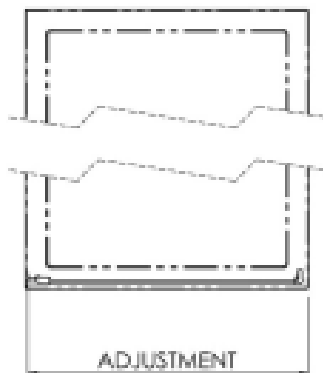

Technical Data Information

Product Code: USQSP90BP

Information: Parma 900mm Side Panel

- 6mm Toughened Glass
- 1850mm Height
- Stunning black detailing
- Adjustment 20mm
- Reversible
- Quick release wheels for easy cleaning
- Tray sold separately

Overall Dimensions: H: 1850 x W: 890 x D: 31 mm

All Dimensions are in millimetres. The information contained on this page was correct at date of issue. Fitting dimensions are provided as a guide only. Some variation may occur due to manufacturing tolerances. We pursue a policy of continuing improvement in design and performance of our products and so reserve the right to change specifications without prior notice.