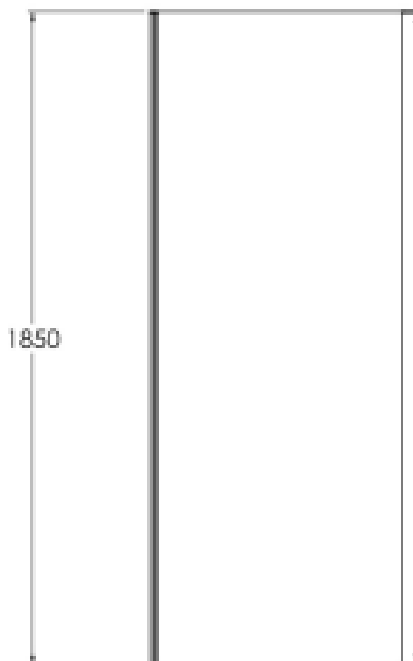

Technical Data Information

Product Code: USQSP90BP

Information: Parma 900mm Side Panel

- 6mm Toughened Glass
- 1850mm Height
- Stunning black detailing
- Adjustment 20mm
- Reversible
- Quick release wheels for easy cleaning
- Tray sold separately

Overall Dimensions: H: 1850 x W: 890 x D: 31 mm

All Dimensions are in millimetres. The information contained on this page was correct at date of issue. Fitting dimensions are provided as a guide only. Some variation may occur due to manufacturing tolerances. We pursue a policy of continuing improvement in design and performance of our products and so reserve the right to change specifications without prior notice.