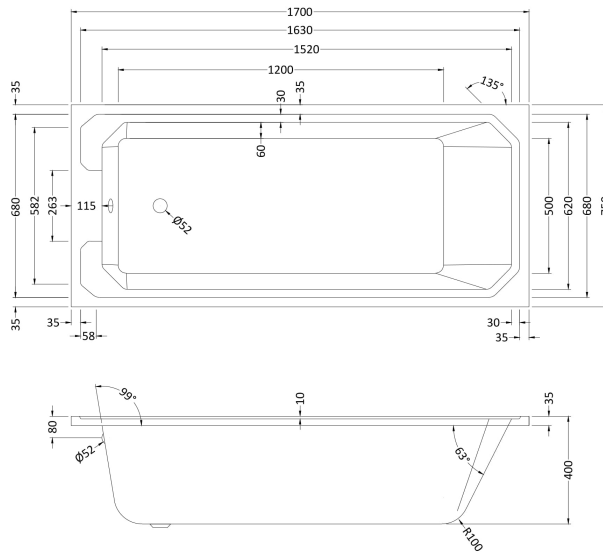

# B A Y S W A T E R

London W.2

**CODE:** BAYB108

**DESCRIPTION:** Bathurst 1700 X 750 Single Ended Bath

**CATEGORY:** Baths

## PRODUCT DIMENSIONS

Length (mm)	Width (mm)	Height (mm)	Nett Wgt Kg
1700	750	425	23.2

## PACKAGING DIMENSIONS

Length (mm)	Width (mm)	Height (mm)	Gross Wgt Kg
1720	770	435	23.2

## PRODUCT DETAILS

Country of Origin	Poland	Certification	FSC	N/A	CE
Fitting Instruction	Yes	Material Colour Ref'	European White		
Product Material	Acrylic	Material Thickness	4mm		
Volume (Ltr)	193L	Displaced Capacity	123L		
Leg Set Inc'	Legset Not Included	Waste Inc'	Waste Not Included		
Drilled/Undrilled	Undrilled For Taps	Includes Grips	No Grips Supplied		
Embossed	No	No of Tapholes	None		
Anti-Slip	No				