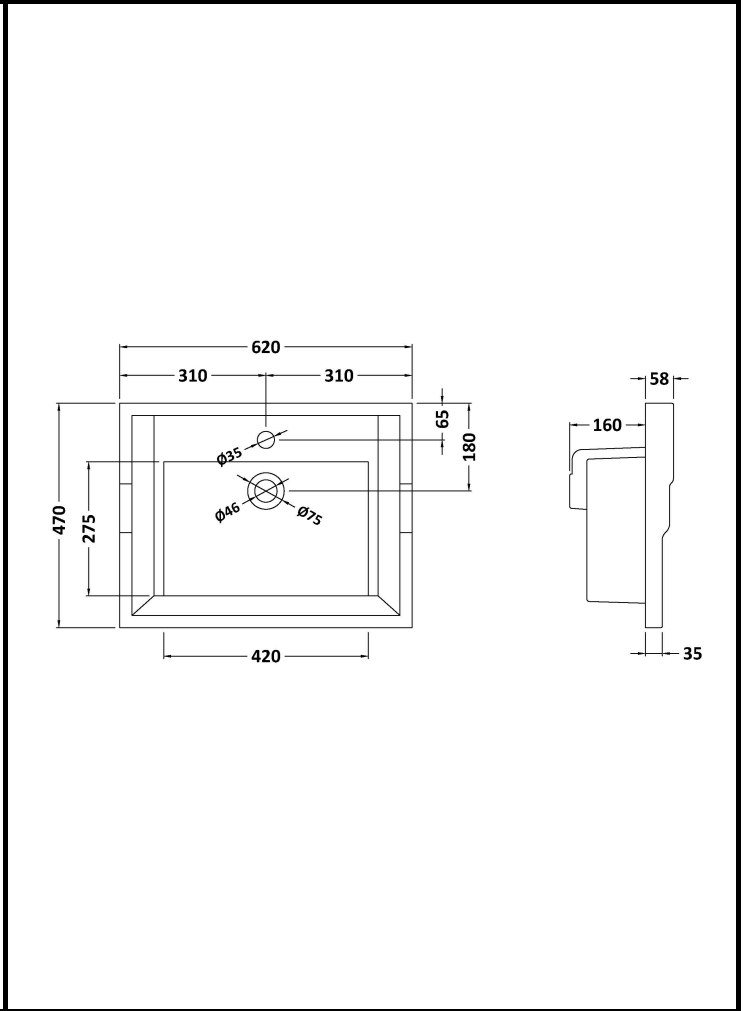

B A Y S W A T E R

London W.2

CODE: BAYC201

DESCRIPTION: 600 Traditional Basin 1Th

CATEGORY: Ceramics

PRODUCT DIMENSIONS			
Height (mm)	Width (mm)	Depth (mm)	Nett Wgt Kg
218	620	470	13.2

PACKAGING DIMENSIONS			
Height (mm)	Width (mm)	Depth (mm)	Gross Wgt Kg
260	640	500	13.7

PACKAGING DATA			
Box Colour	White Cardboard Box		
Box Qty	1	Label Colour	White Label
Label Size	100 x 50	Label Qty	2

OUTER BOX DIMENSIONS (If Applicable)			
Height (mm)	Width (mm)	Depth (mm)	Gross Wgt Kg
Barcode	5055275892770		

BASINS			
Tap Hole	One Taphole	Chain Stay Hole	No
Template	Not Required	Waste Type Req'd	Slotted
Overflow Incl.	Yes	Overflow Cover	Yes
Inner Bowl Depth	135mm	Inner Bowl Width	420mm
Inner Bowl Height	135mm		