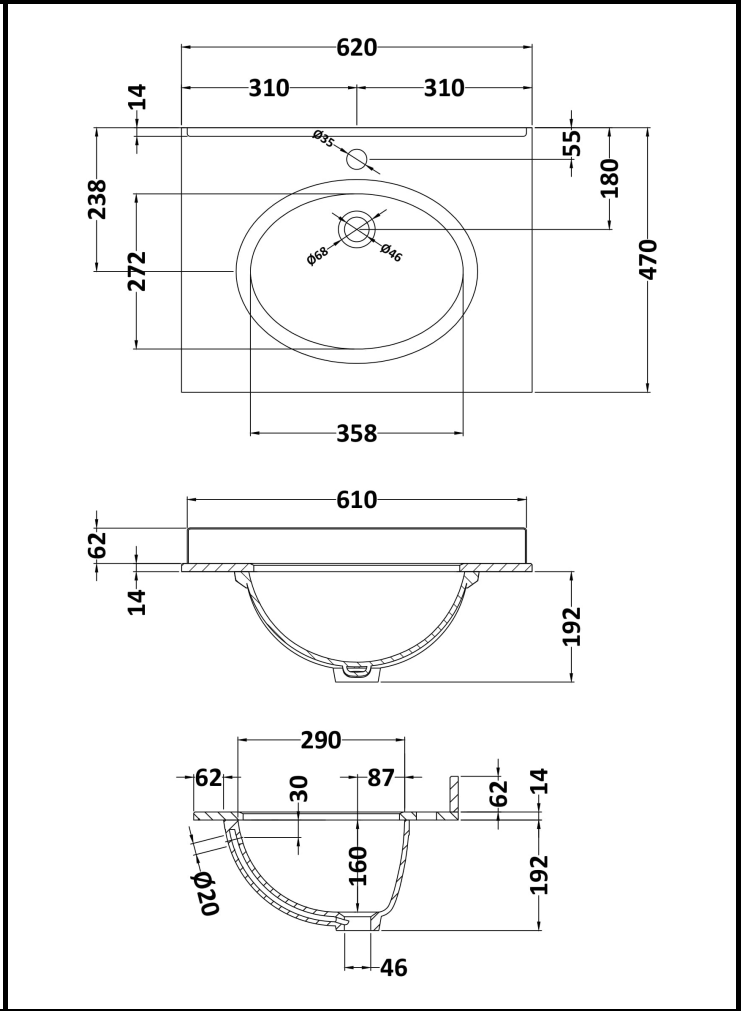

B A Y S W A T E R

London W.2

CODE: BAYC222

DESCRIPTION: 600 Single Bowl Marble Top 1Th

CATEGORY: Ceramics

PRODUCT DIMENSIONS			
Height (mm)	Width (mm)	Depth (mm)	Nett Wgt Kg
268	620	463	13.5

PACKAGING DIMENSIONS			
Height (mm)	Width (mm)	Depth (mm)	Gross Wgt Kg
310	700	550	14

PACKAGING DATA			
Box Colour	White Cardboard Box		
Box Qty	1	Label Colour	White Label
Label Size	100 x 50	Label Qty	2

OUTER BOX DIMENSIONS (If Applicable)			
Height (mm)	Width (mm)	Depth (mm)	Gross Wgt Kg
Barcode	5055275892541		

BASINS			
Tap Hole	One Taphole	Chain Stay Hole	No
Template	Not Applicable	Waste Type Req'd	Slotted
Overflow Incl.	Yes	Overflow Cover	Yes
Inner Bowl Depth	160mm	Inner Bowl Width	358mm
Inner Bowl Height	160mm		