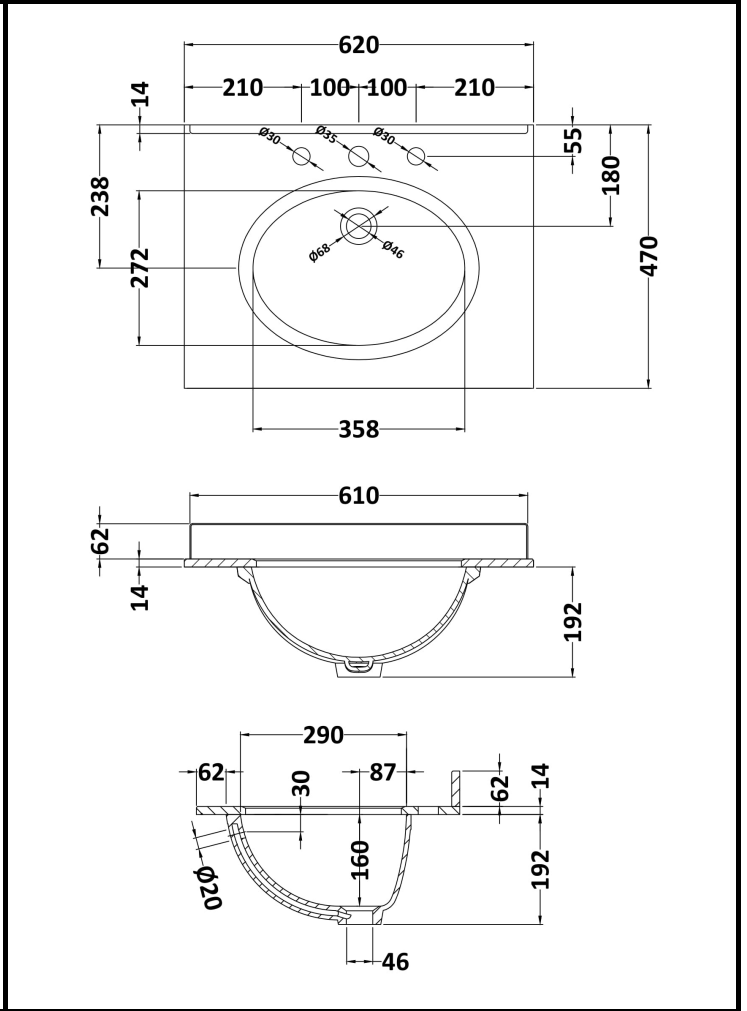

B A Y S W A T E R

London W.2

CODE: BAYC226

DESCRIPTION: 600 Single Bowl Marble Top 3Th

CATEGORY: Ceramics

PRODUCT DIMENSIONS			
Height (mm)	Width (mm)	Depth (mm)	Nett Wgt Kg
268	620	463	13.5

PACKAGING DIMENSIONS			
Height (mm)	Width (mm)	Depth (mm)	Gross Wgt Kg
310	700	550	14

PACKAGING DATA			
Box Colour	White Cardboard Box		
Box Qty	1	Label Colour	White Label
Label Size	100 x 50	Label Qty	2

OUTER BOX DIMENSIONS (If Applicable)			
Height (mm)	Width (mm)	Depth (mm)	Gross Wgt Kg
Barcode	5055275892589		

BASINS			
Tap Hole	Three Tapholes	Chain Stay Hole	No
Template	Not Applicable	Waste Type Req'd	Slotted
Overflow Incl.	Yes	Overflow Cover	Yes
Inner Bowl Depth	160mm	Inner Bowl Width	358mm
Inner Bowl Height	160mm		