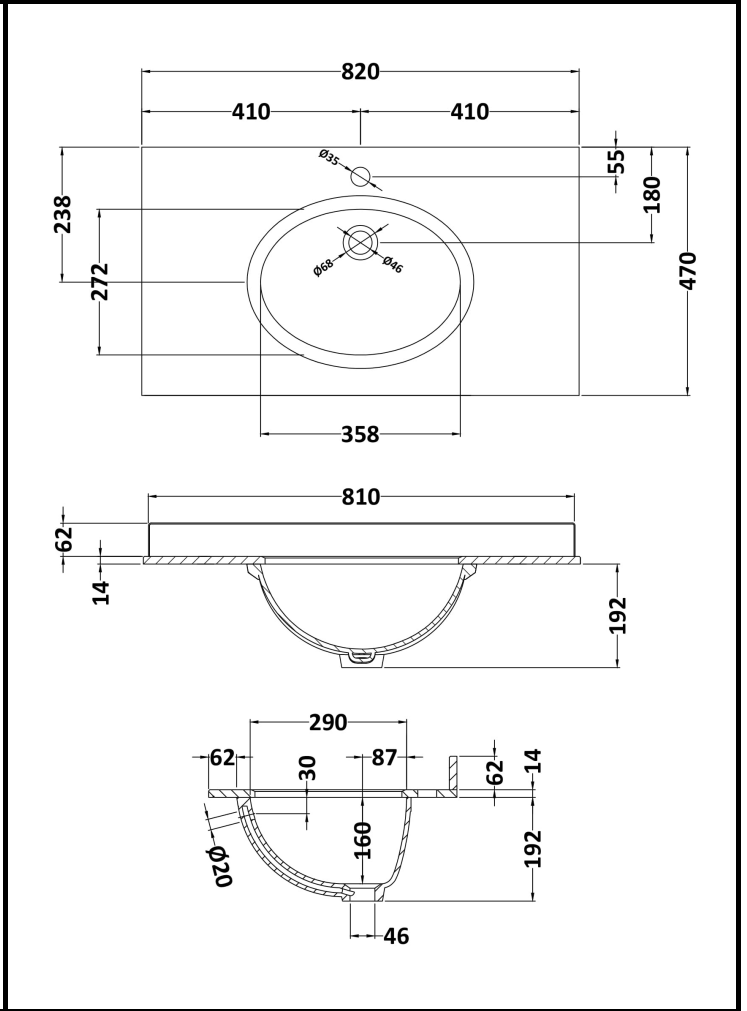

## London W.2

**CODE:** BAYC227

**DESCRIPTION:** 800 Single Bowl Marble Top 1Th

**CATEGORY:** Ceramics

PRODUCT DIMENSIONS			
Height (mm)	Width (mm)	Depth (mm)	Nett Wgt Kg
268	820	463	18

PACKAGING DIMENSIONS			
Height (mm)	Width (mm)	Depth (mm)	Gross Wgt Kg
310	900	550	18.5

PACKAGING DATA			
Box Colour	White Cardboard Box		
Box Qty	1	Label Colour	White Label
Label Size	100 x 50	Label Qty	2

OUTER BOX DIMENSIONS (If Applicable)			
Height (mm)	Width (mm)	Depth (mm)	Gross Wgt Kg
Barcode	5055275892596		

BASINS			
Tap Hole	One Taphole	Chain Stay Hole	No
Template	Not Applicable	Waste Type Req'd	Slotted
Overflow Incl.	Yes	Overflow Cover	Yes
Inner Bowl Depth	160mm	Inner Bowl Width	358mm
Inner Bowl Height	160mm		