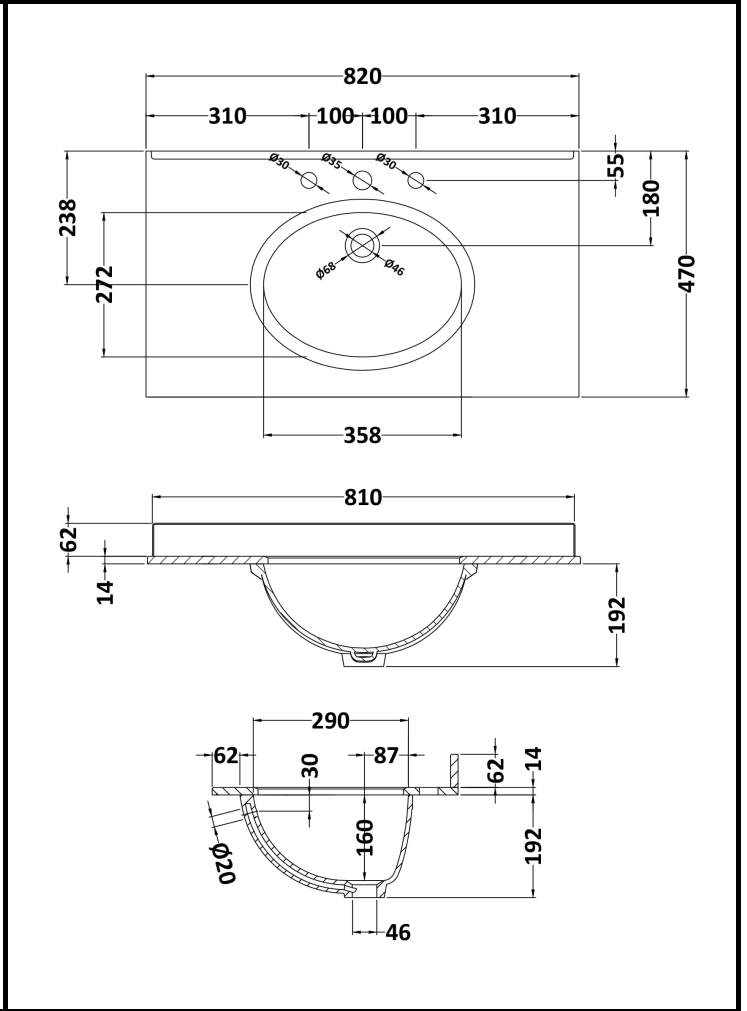

## London W.2

**CODE:** BAYC231

**DESCRIPTION:** 800 Single Bowl Marble Top 3Th

**CATEGORY:** Ceramics

PRODUCT DIMENSIONS			
Height (mm)	Width (mm)	Depth (mm)	Nett Wgt Kg
268	820	463	18

PACKAGING DIMENSIONS			
Height (mm)	Width (mm)	Depth (mm)	Gross Wgt Kg
310	900	550	18.5

PACKAGING DATA			
Box Colour	White Cardboard Box		
Box Qty	1	Label Colour	White Label
Label Size	100 x 50	Label Qty	2

OUTER BOX DIMENSIONS (If Applicable)			
Height (mm)	Width (mm)	Depth (mm)	Gross Wgt Kg
Barcode	5055275892633		

BASINS			
Tap Hole	Three Tapholes	Chain Stay Hole	No
Template	Not Applicable	Waste Type Req'd	Slotted
Overflow Incl.	Yes	Overflow Cover	Yes
Inner Bowl Depth	160mm	Inner Bowl Width	358mm
Inner Bowl Height	160mm		