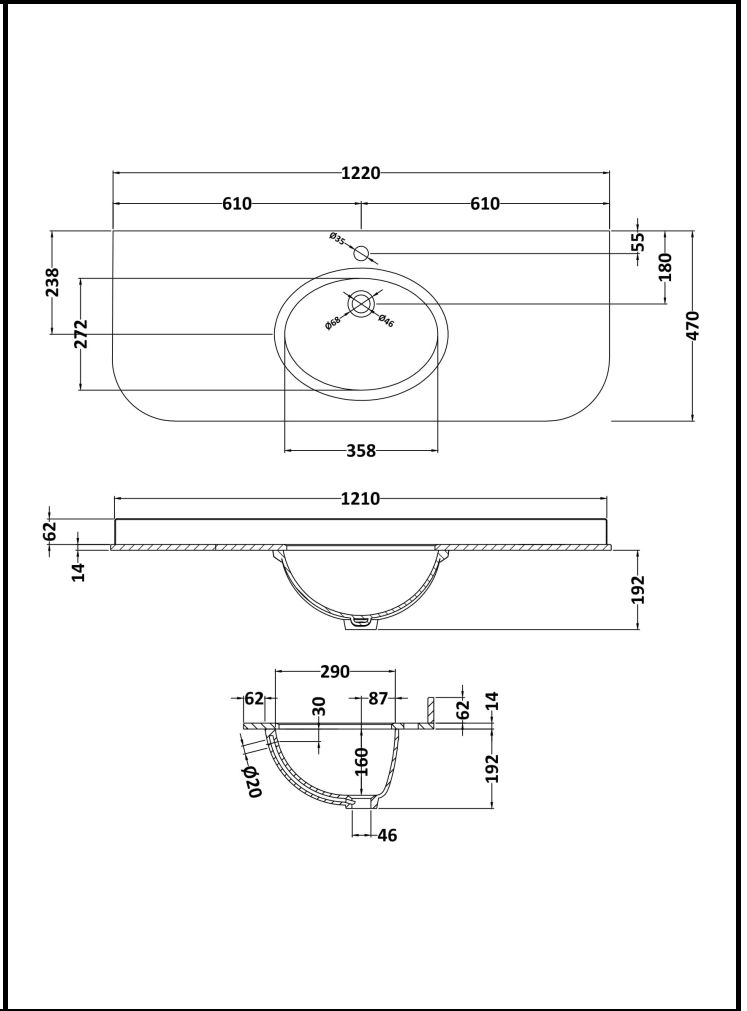

B A Y S W A T E R

London W.2

CODE: BAYC240

DESCRIPTION: 1200 Single Bowl Curved Marble Top 17

CATEGORY: Ceramics

PRODUCT DIMENSIONS			
Height (mm)	Width (mm)	Depth (mm)	Nett Wgt Kg
268	1220	463	24.5

PACKAGING DIMENSIONS			
Height (mm)	Width (mm)	Depth (mm)	Gross Wgt Kg
310	1300	550	25

PACKAGING DATA			
Box Colour	White Cardboard Box		
Box Qty	1	Label Colour	White Label
Label Size	100 x 50	Label Qty	2

OUTER BOX DIMENSIONS (If Applicable)			
Height (mm)	Width (mm)	Depth (mm)	Gross Wgt Kg
Barcode	5055275892725		

BASINS			
Tap Hole	One Taphole	Chain Stay Hole	No
Template	Not Applicable	Waste Type Req'd	Slotted
Overflow Incl.	Yes	Overflow Cover	Yes
Inner Bowl Depth	160mm	Inner Bowl Width	358mm
Inner Bowl Height	160mm		