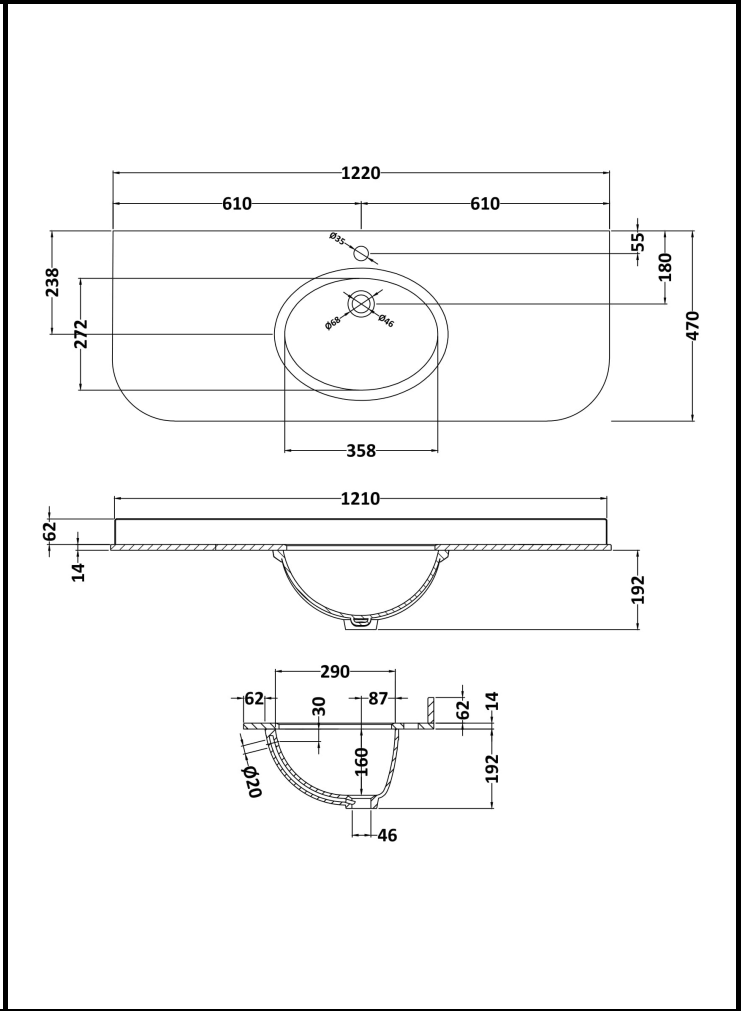

## London W.2

**CODE:** BAYC241

**DESCRIPTION:** 1200 Single Bowl Curved Marble Top 17

**CATEGORY:** Ceramics

PRODUCT DIMENSIONS			
Height (mm)	Width (mm)	Depth (mm)	Nett Wgt Kg
268	1220	463	24.5

PACKAGING DIMENSIONS			
Height (mm)	Width (mm)	Depth (mm)	Gross Wgt Kg
310	1300	550	25

PACKAGING DATA			
Box Colour	White Cardboard Box		
Box Qty	1	Label Colour	White Label
Label Size	100 x 50	Label Qty	2

OUTER BOX DIMENSIONS (If Applicable)			
Height (mm)	Width (mm)	Depth (mm)	Gross Wgt Kg
Barcode	5055275892732		

BASINS			
Tap Hole	One Taphole	Chain Stay Hole	No
Template	Not Applicable	Waste Type Req'd	Slotted
Overflow Incl.	Yes	Overflow Cover	Yes
Inner Bowl Depth	160mm	Inner Bowl Width	358mm
Inner Bowl Height	160mm		