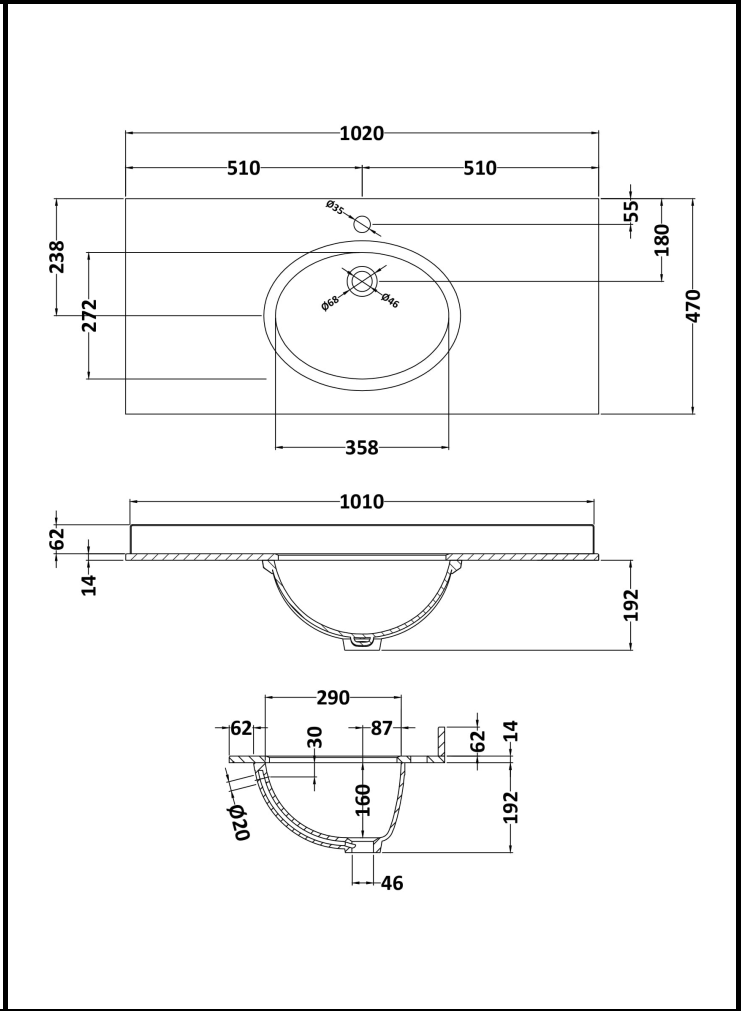

# B A Y S W A T E R

London W.2

**CODE:** BAYC247

**DESCRIPTION:** 1000 Rectangle Marble Top/Basin 1Th

**CATEGORY:** Ceramics

PRODUCT DIMENSIONS			
Height (mm)	Width (mm)	Depth (mm)	Nett Wgt Kg
268	1020	470	18

PACKAGING DIMENSIONS			
Height (mm)	Width (mm)	Depth (mm)	Gross Wgt Kg
250	1100	580	18.5

PACKAGING DATA			
Box Colour	White Cardboard Box		
Box Qty	1	Label Colour	White Label
Label Size	100 x 50	Label Qty	2

OUTER BOX DIMENSIONS (If Applicable)			
Height (mm)	Width (mm)	Depth (mm)	Gross Wgt Kg
Barcode	5056211825517		

PRODUCT DETAILS			
Country of Origin	China		
Fitting Instruction	Yes	Colour	Grey

Certification	CE	N/A	WRAS	N/A	WRAS Number	N/A
Product Material	Vitreous China, Natural Marble					

BASINS			
Tap Hole	One Taphole	Chain Stay Hole	No
Template	Not Applicable	Waste Type Req'd	Slotted
Overflow Incl.	Yes	Overflow Cover	Yes
Inner Bowl Depth	160mm	Inner Bowl Width	358mm
Inner Bowl Height	160mm		