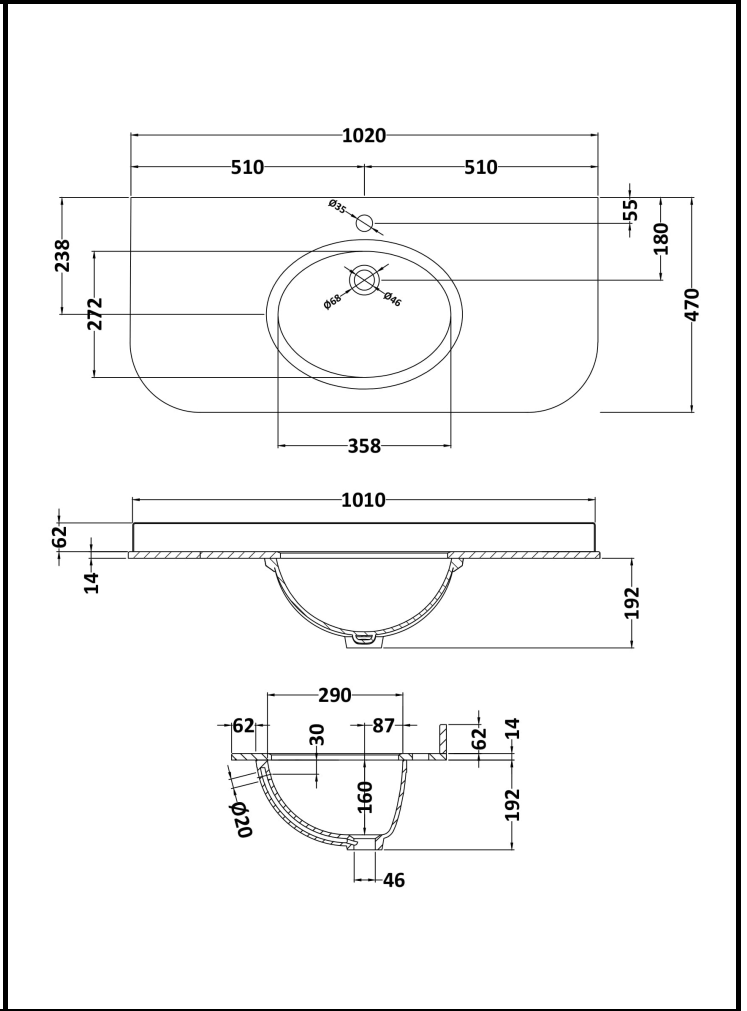

B A Y S W A T E R

London W.2

CODE: BAYC252

DESCRIPTION: 1000 Curved Marble Top/Basin 1Th

CATEGORY: Ceramics

PRODUCT DIMENSIONS			
Height (mm)	Width (mm)	Depth (mm)	Nett Wgt Kg
268	1020	470	24.5

PACKAGING DIMENSIONS			
Height (mm)	Width (mm)	Depth (mm)	Gross Wgt Kg
250	1100	580	25

PACKAGING DATA			
Box Colour	White Cardboard Box		
Box Qty	1	Label Colour	White Label
Label Size	100 x 50	Label Qty	2

OUTER BOX DIMENSIONS (If Applicable)			
Height (mm)	Width (mm)	Depth (mm)	Gross Wgt Kg
Barcode	5056211825562		

BASINS			
Tap Hole	One Taphole	Chain Stay Hole	No
Template	Not Applicable	Waste Type Req'd	Slotted
Overflow Incl.	Yes	Overflow Cover	Yes
Inner Bowl Depth	160mm	Inner Bowl Width	358mm
Inner Bowl Height	160mm		