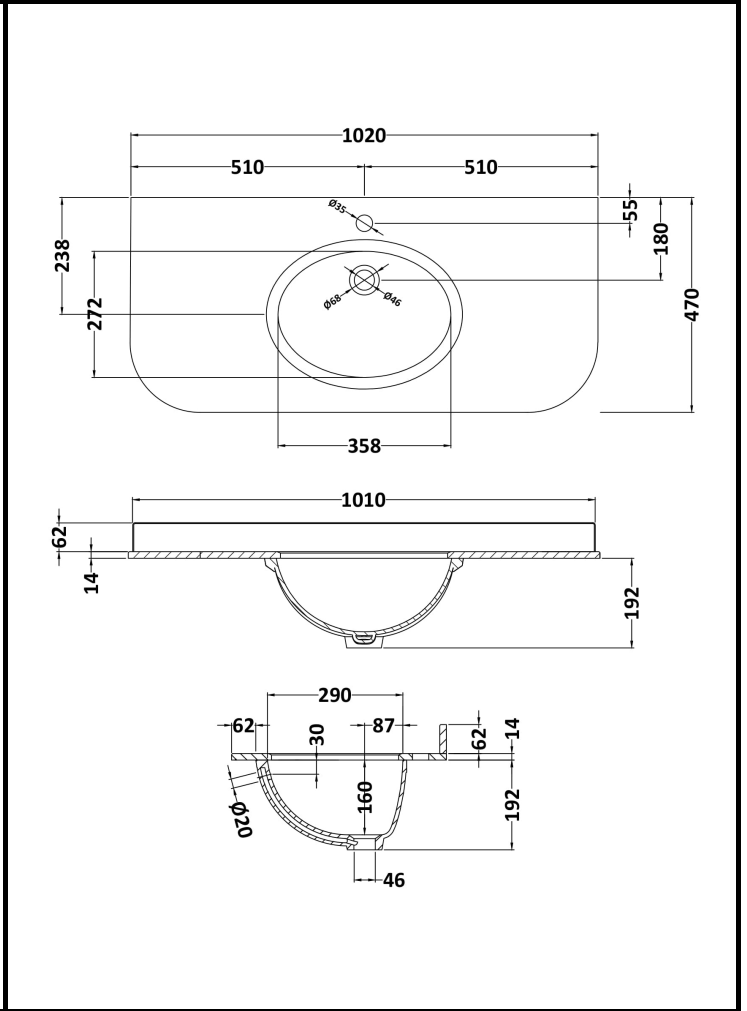

## London W.2

**CODE:** BAYC253

**DESCRIPTION:** 1000 Curved Marble Top/Basin 1Th

**CATEGORY:** Ceramics

PRODUCT DIMENSIONS			
Height (mm)	Width (mm)	Depth (mm)	Nett Wgt Kg
268	1020	470	24.5

PACKAGING DIMENSIONS			
Height (mm)	Width (mm)	Depth (mm)	Gross Wgt Kg
250	1100	580	25

PACKAGING DATA			
Box Colour	White Cardboard Box		
Box Qty	1	Label Colour	White Label
Label Size	100 x 50	Label Qty	2

OUTER BOX DIMENSIONS (If Applicable)			
Height (mm)	Width (mm)	Depth (mm)	Gross Wgt Kg
Barcode	5056211825579		

BASINS			
Tap Hole	One Taphole	Chain Stay Hole	No
Template	Not Applicable	Waste Type Req'd	Slotted
Overflow Incl.	Yes	Overflow Cover	Yes
Inner Bowl Depth	160mm	Inner Bowl Width	358mm
Inner Bowl Height	160mm		