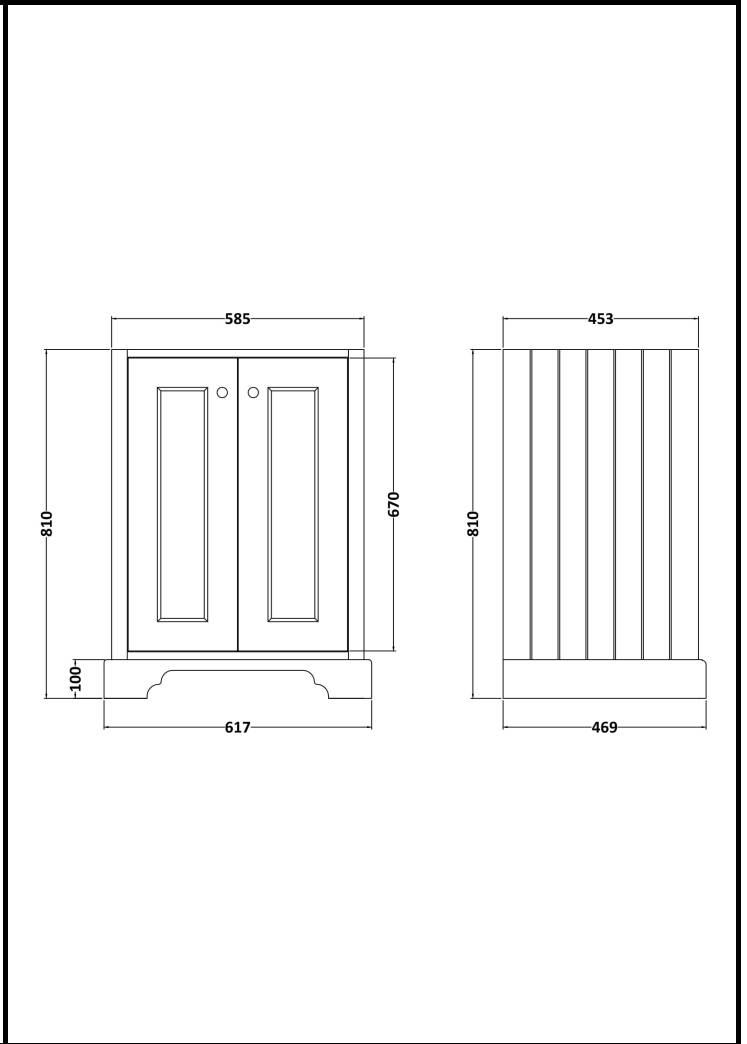

B A Y S W A T E R

London W.2

CODE: BAYF102

DESCRIPTION: 600 2-Door Basin Cabinet

CATEGORY: Furniture

PRODUCT DIMENSIONS

Height (mm)	Width (mm)	Depth (mm)	Nett Wgt Kg
810	617	469	30.5

PACKAGING DIMENSIONS

Height (mm)	Width (mm)	Depth (mm)	Gross Wgt Kg
845	660	505	30.5

PACKAGING DATA

Box Colour	White Cardboard Box		
Box Qty	1	Label Colour	White Label
Label Size	116 X 50	Label Qty	2

OUTER BOX DIMENSIONS (If Applicable)

Height (mm)	Width (mm)	Depth (mm)	Gross Wgt Kg
Barcode	5055275892824		

PRODUCT DETAILS

Country of Origin	Ukraine
Fitting Instruction	Yes
Constr' Method	Cam & Wood Dowel
Cabinet Finish	MFC Painted Matt
Cab Thickness (mm)	16
Drawer Included	No
No of Shelves	1
Hinge Inc'	Yes
Fixings Inc'	Not Required
Handle Inc'	Yes
Handle Type	Knob