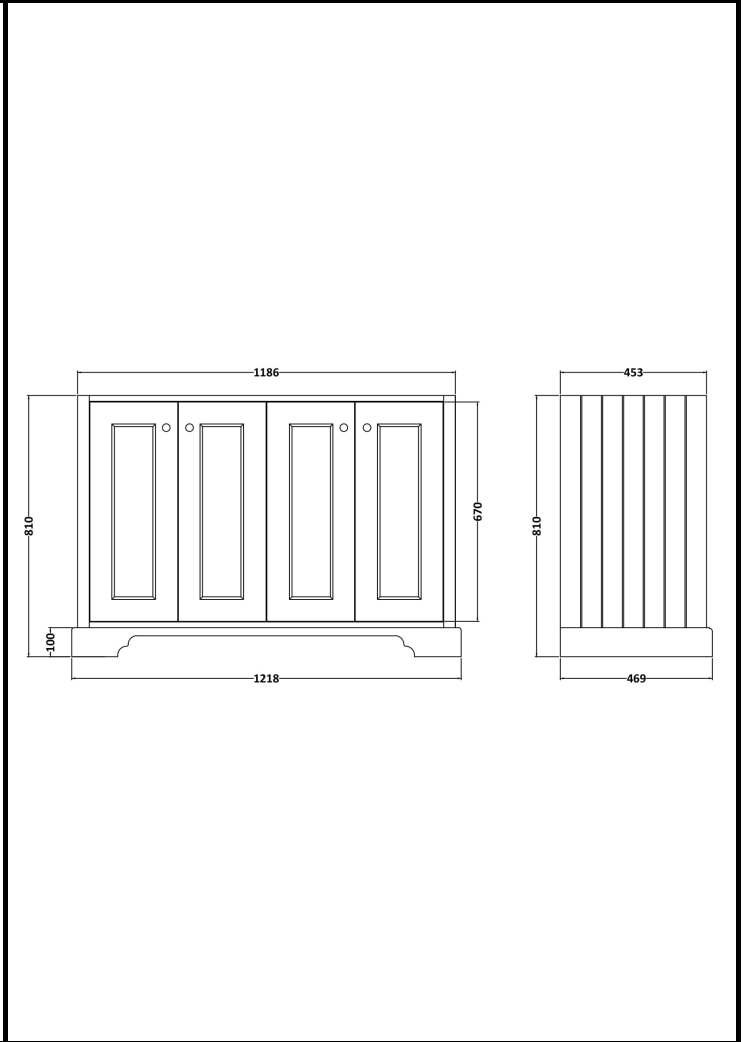

B A Y S W A T E R

London W.2

CODE: BAYF107

DESCRIPTION: 1200 4-Door Basin Cabinet

CATEGORY: Furniture

PRODUCT DIMENSIONS			
Height (mm)	Width (mm)	Depth (mm)	Nett Wgt Kg
810	1218	469	55

PACKAGING DIMENSIONS			
Height (mm)	Width (mm)	Depth (mm)	Gross Wgt Kg
845	1250	505	55.5

PACKAGING DATA			
Box Colour	White Cardboard Box		
Box Qty	1	Label Colour	White Label
Label Size	116 x 50	Label Qty	2

OUTER BOX DIMENSIONS (If Applicable)			
Height (mm)	Width (mm)	Depth (mm)	Gross Wgt Kg
Barcode	5055275892879		

PRODUCT DETAILS				
Country of Origin	Ukraine			
Fitting Instruction	Yes			
Constr' Method	Cam & Wood Dowel			
Cabinet Finish	MFC Painted Matt			
Cab Thickness (mm)	16			
Drawer Included	No			
No of Shelves	2			
Hinge Inc'	Yes			
Fixings Inc'	Not Required			
Handle Inc'	Yes			
Handle Type	Knob			
Certification	FSC	Yes	CE	Yes
Colour	Plummett Grey			
Constr' Type	Rigid			
Fascia Finish	Mdf Painted Matt			
Fas Thickness (mm)	18			
Drawer Type	Not Applicable			
Hinge Type	95 Degree Inset Clip-On S/C			
Adjustable Legs	Not Applicable			
Handle Style	Traditional			
Waste Shroud	No			