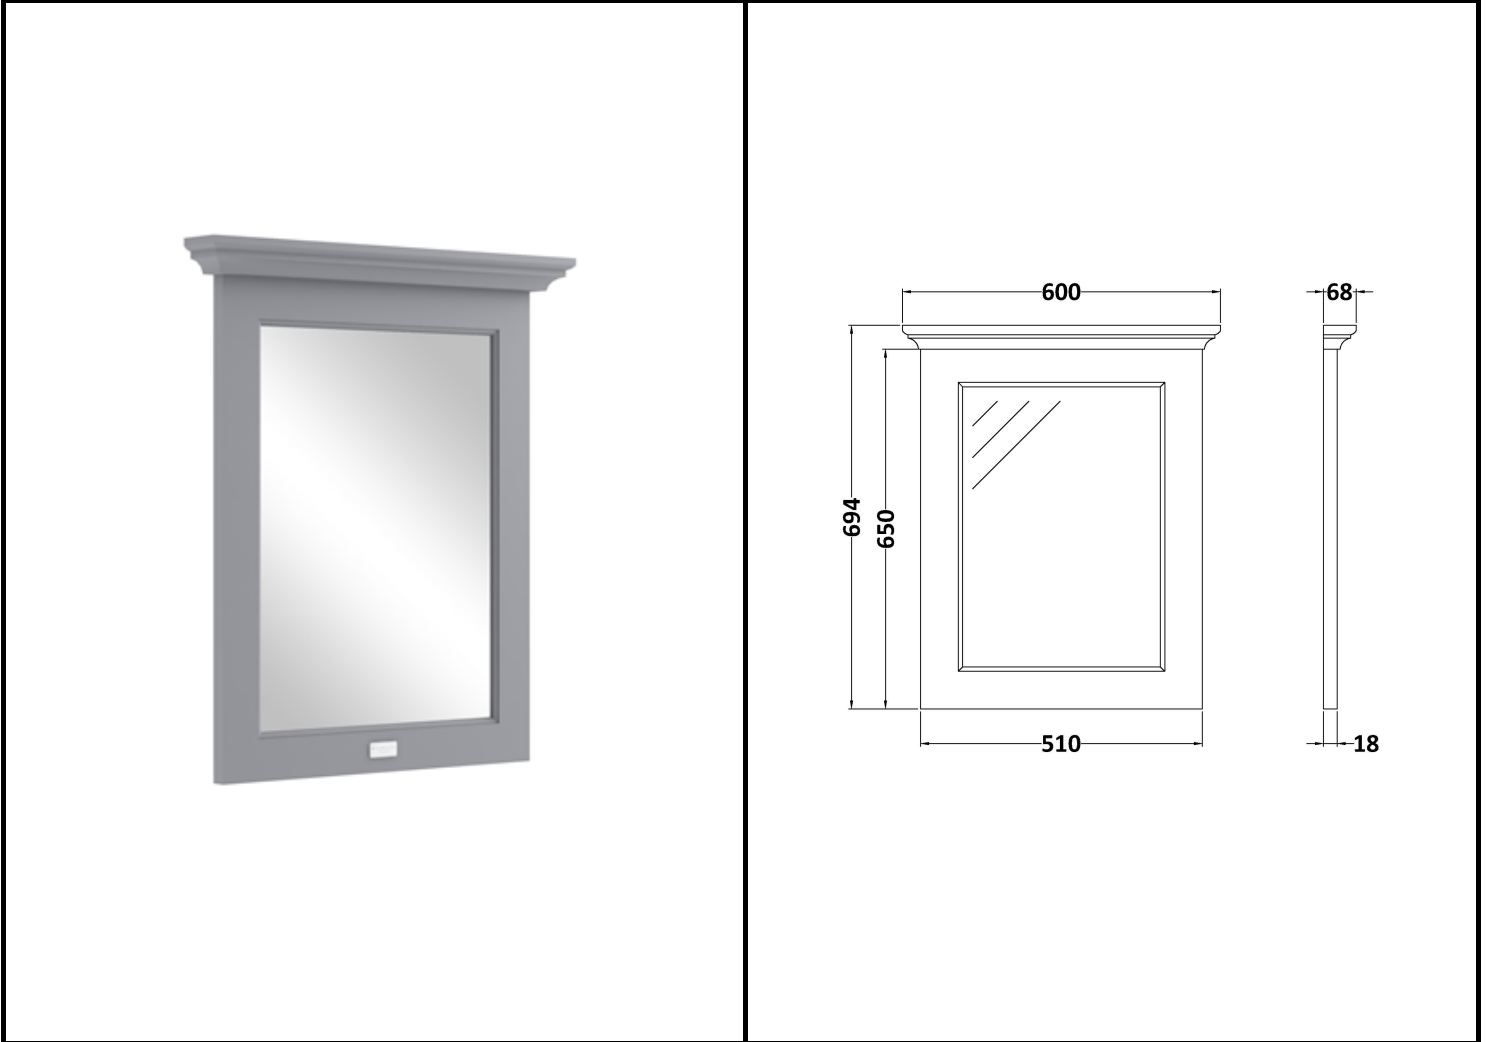

B A Y S W A T E R

London W.2

CODE: BAYF122

DESCRIPTION: 600 Flat Mirror

CATEGORY: Furniture

PRODUCT DIMENSIONS

Height (mm)	Width (mm)	Depth (mm)	Nett Wgt Kg
694	600	68	7.25

PACKAGING DIMENSIONS

Height (mm)	Width (mm)	Depth (mm)	Gross Wgt Kg
740	645	100	7.3

PACKAGING DATA

Box Colour	White Cardboard Box		
Box Qty	1	Label Colour	White Label
Label Size	116 x 50	Label Qty	2

OUTER BOX DIMENSIONS (If Applicable)

Height (mm)	Width (mm)	Depth (mm)	Gross Wgt Kg
Barcode	5055275893029		

PRODUCT DETAILS

Country of Origin	Ukraine			
Fitting Instruction	Yes			
Constr' Method	Cam & Wood Dowel			
Cabinet Finish	Not Applicable			
Cab Thickness (mm)				
Drawer Included	Not Applicable			
No of Shelves	Not Applicable			
Hinge Inc'	Not Applicable			
Fixings Inc'	Yes			
Handle Inc'	Not Applicable			
Handle Type	Not Applicable			
Certification	FSC	Yes	CE	Yes
Colour	Plummett Grey			
Constr' Type	Rigid			
Fascia Finish	Mdf Painted Matt			
Fas Thickness (mm)	18			
Drawer Type	Not Applicable			
Hinge Type	Not Applicable			
Adjustable Legs	Not Applicable			
Handle Style	Not Applicable			
Waste Shroud	Not Applicable			