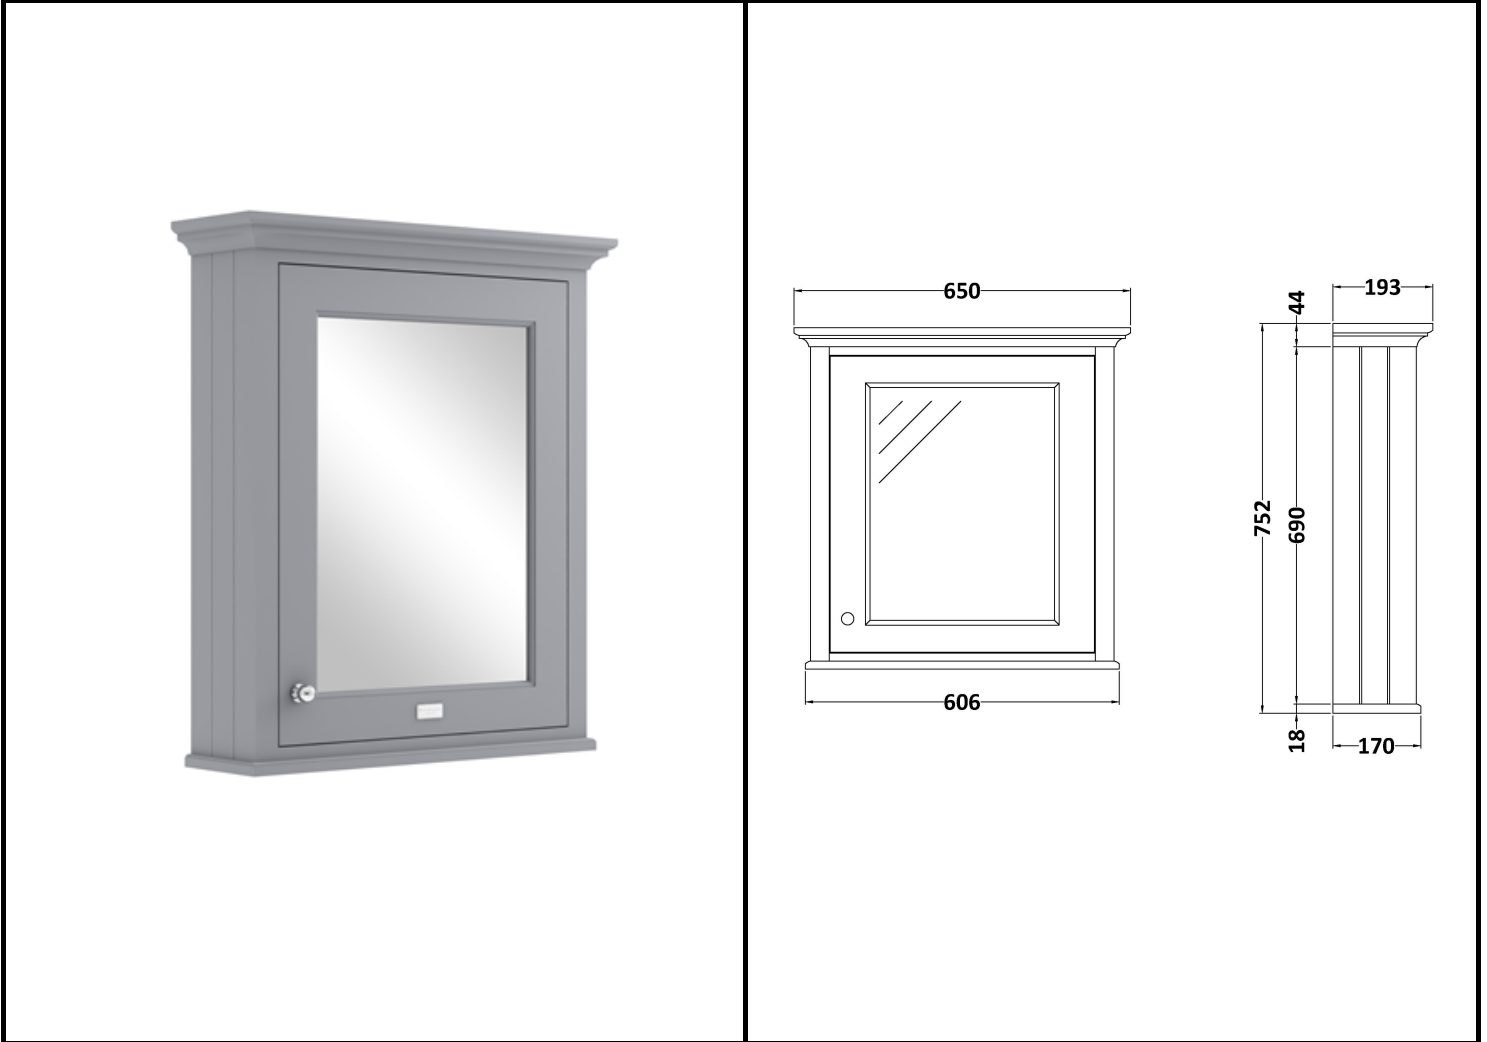

B A Y S W A T E R

London W.2

CODE: BAYF128

DESCRIPTION: 600 Mirror Wall Cabinet

CATEGORY: Furniture

PRODUCT DIMENSIONS

Height (mm)	Width (mm)	Depth (mm)	Nett Wgt Kg
752	650	193	24

PACKAGING DIMENSIONS

Height (mm)	Width (mm)	Depth (mm)	Gross Wgt Kg
790	690	235	24.5

PACKAGING DATA

Box Colour	White Cardboard Box		
Box Qty	1	Label Colour	White Label
Label Size	116 x 50	Label Qty	2

OUTER BOX DIMENSIONS (If Applicable)

Height (mm)	Width (mm)	Depth (mm)	Gross Wgt Kg
Barcode	5055275893050		

PRODUCT DETAILS

Country of Origin	Ukraine			
Fitting Instruction	Yes			
Constr' Method	Cam & Wood Dowel			
Cabinet Finish	MFC Painted Matt			
Cab Thickness (mm)	16			
Drawer Included	Not Applicable			
No of Shelves	1			
Hinge Inc'	Yes			
Fixings Inc'	Yes			
Handle Inc'	Yes			
Handle Type	Knob			
Certification	FSC	Yes	CE	Yes
Colour	Plummett Grey			
Constr' Type	Rigid			
Fascia Finish	Mdf Painted Matt			
Fas Thickness (mm)	18			
Drawer Type	Not Applicable			
Hinge Type	95 Degree Inset Clip-On S/C			
Adjustable Legs	Not Applicable			
Handle Style	Traditional			
Waste Shroud	Not Applicable			