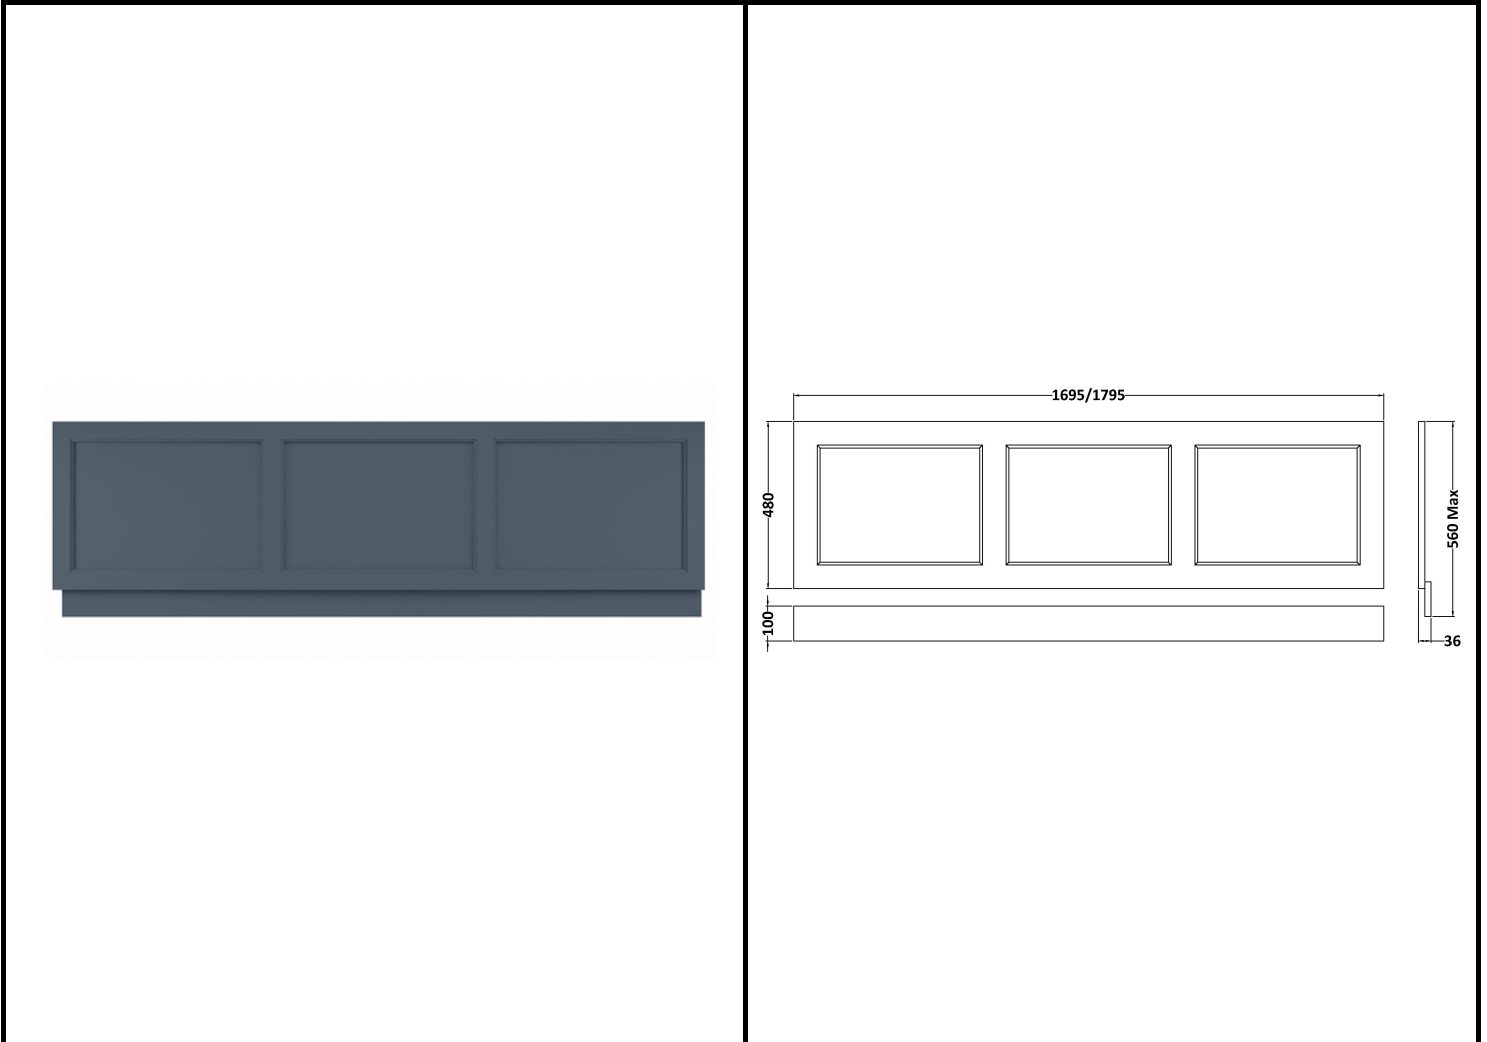

B A Y S W A T E R

London W.2

CODE: BAYF138

DESCRIPTION: 1800 Bath Front Panel

CATEGORY: Furniture

PRODUCT DIMENSIONS			
Height (mm)	Width (mm)	Depth (mm)	Nett Wgt Kg
560	1795	36	12.5

PACKAGING DIMENSIONS			
Height (mm)	Width (mm)	Depth (mm)	Gross Wgt Kg
500	1825	30	13

PACKAGING DATA			
Box Colour	White Cardboard Box		
Box Qty	1	Label Colour	White Label
Label Size	100 x 50	Label Qty	2

OUTER BOX DIMENSIONS (If Applicable)			
Height (mm)	Width (mm)	Depth (mm)	Gross Wgt Kg
Barcode	5055275893159		

PRODUCT DETAILS				
Country of Origin	Ukraine			
Fitting Instruction	Yes			
Constr' Method	Not Applicable			
Cabinet Finish	Not Applicable			
Cab Thickness (mm)				
Drawer Included	Not Applicable			
No of Shelves	Not Applicable			
Hinge Inc'	Not Applicable			
Fixings Inc'	Yes			
Handle Inc'	Not Applicable			
Handle Type	Not Applicable			
Certification	FSC	Yes	CE	Yes
Colour	Stiffkey Blue			
Constr' Type	Flat-Pack			
Fascia Finish	Mdf Painted Matt			
Fas Thickness (mm)	18			
Drawer Type	Not Applicable			
Hinge Type	Not Applicable			
Adjustable Legs	Not Applicable			
Handle Style	Not Applicable			
Waste Shroud	Not Applicable			