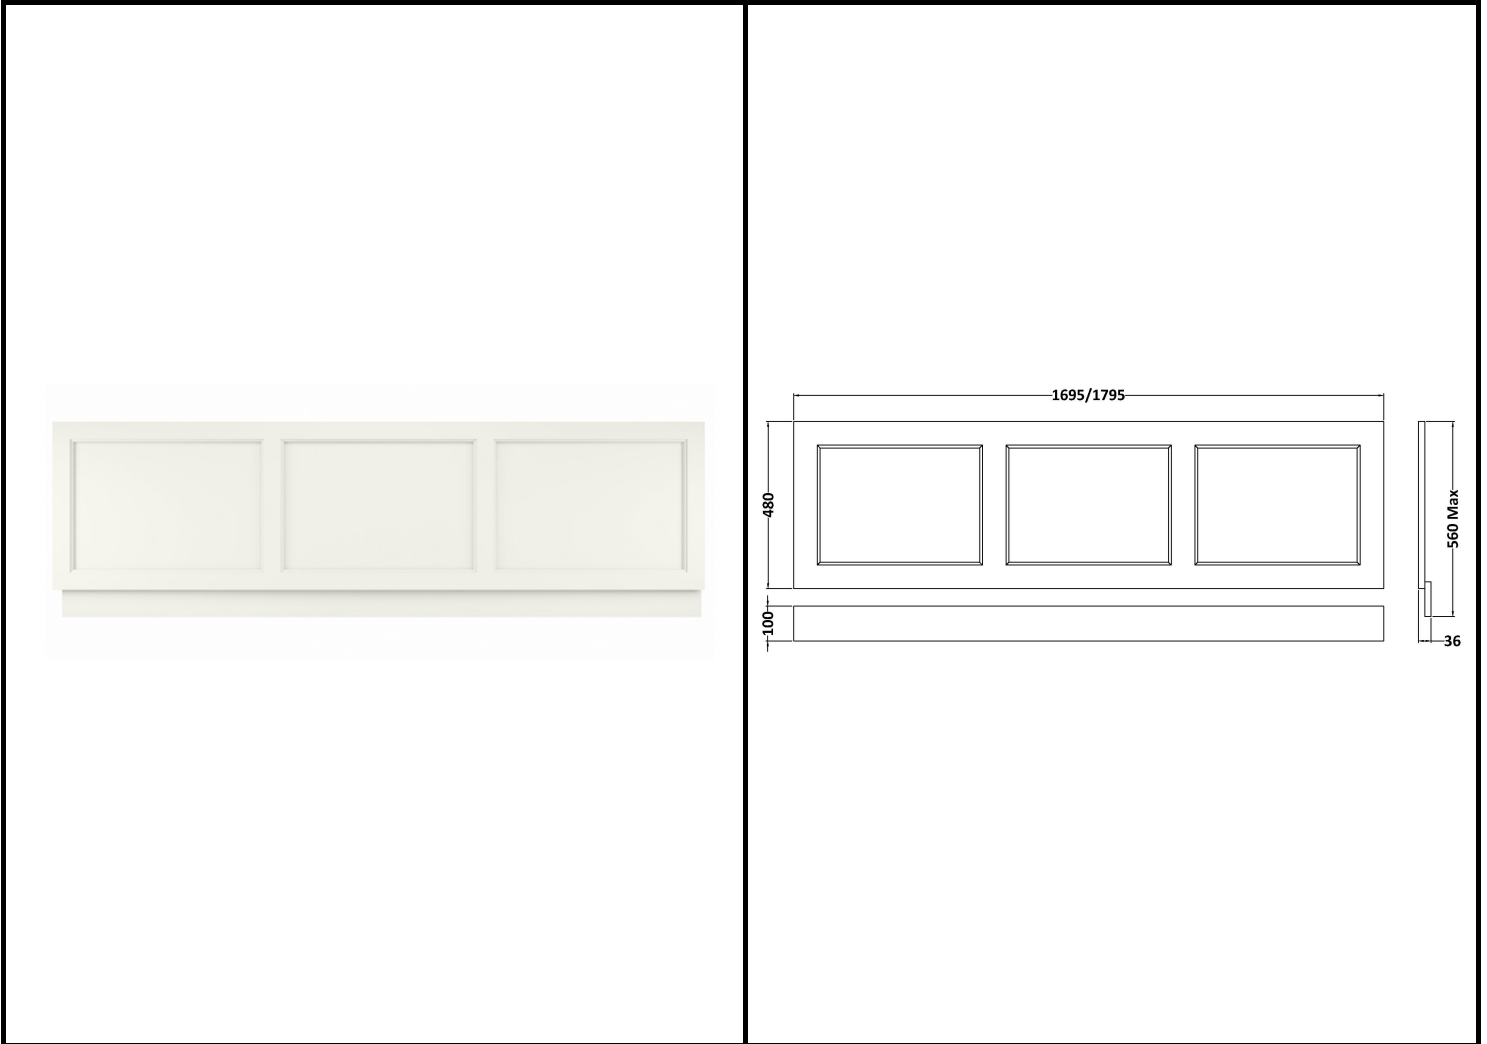

B A Y S W A T E R

London W.2

CODE: BAYF139

DESCRIPTION: 1800 Bath Front Panel

CATEGORY: Furniture

PRODUCT DIMENSIONS

Height (mm)	Width (mm)	Depth (mm)	Nett Wgt Kg
560	1795	36	12.5

PACKAGING DIMENSIONS

Height (mm)	Width (mm)	Depth (mm)	Gross Wgt Kg
500	1825	30	13

PACKAGING DATA

Box Colour	White Cardboard Box		
Box Qty	1	Label Colour	White Label
Label Size	116 x 50	Label Qty	2

OUTER BOX DIMENSIONS (If Applicable)

Height (mm)	Width (mm)	Depth (mm)	Gross Wgt Kg
Barcode	5055275893166		

PRODUCT DETAILS

Country of Origin	Ukraine			
Fitting Instruction	Yes			
Constr' Method	Not Applicable			
Cabinet Finish	Not Applicable			
Cab Thickness (mm)				
Drawer Included	Not Applicable			
No of Shelves	Not Applicable			
Hinge Inc'	Not Applicable			
Fixings Inc'	Yes			
Handle Inc'	Not Applicable			
Handle Type	Not Applicable			
Certification	FSC	Yes	CE	Yes
Colour	Pointing White			
Constr' Type	Flat-Pack			
Fascia Finish	Mdf Painted Matt			
Fas Thickness (mm)	18			
Drawer Type	Not Applicable			
Hinge Type	Not Applicable			
Adjustable Legs	Not Applicable			
Handle Style	Not Applicable			
Waste Shroud	Not Applicable			