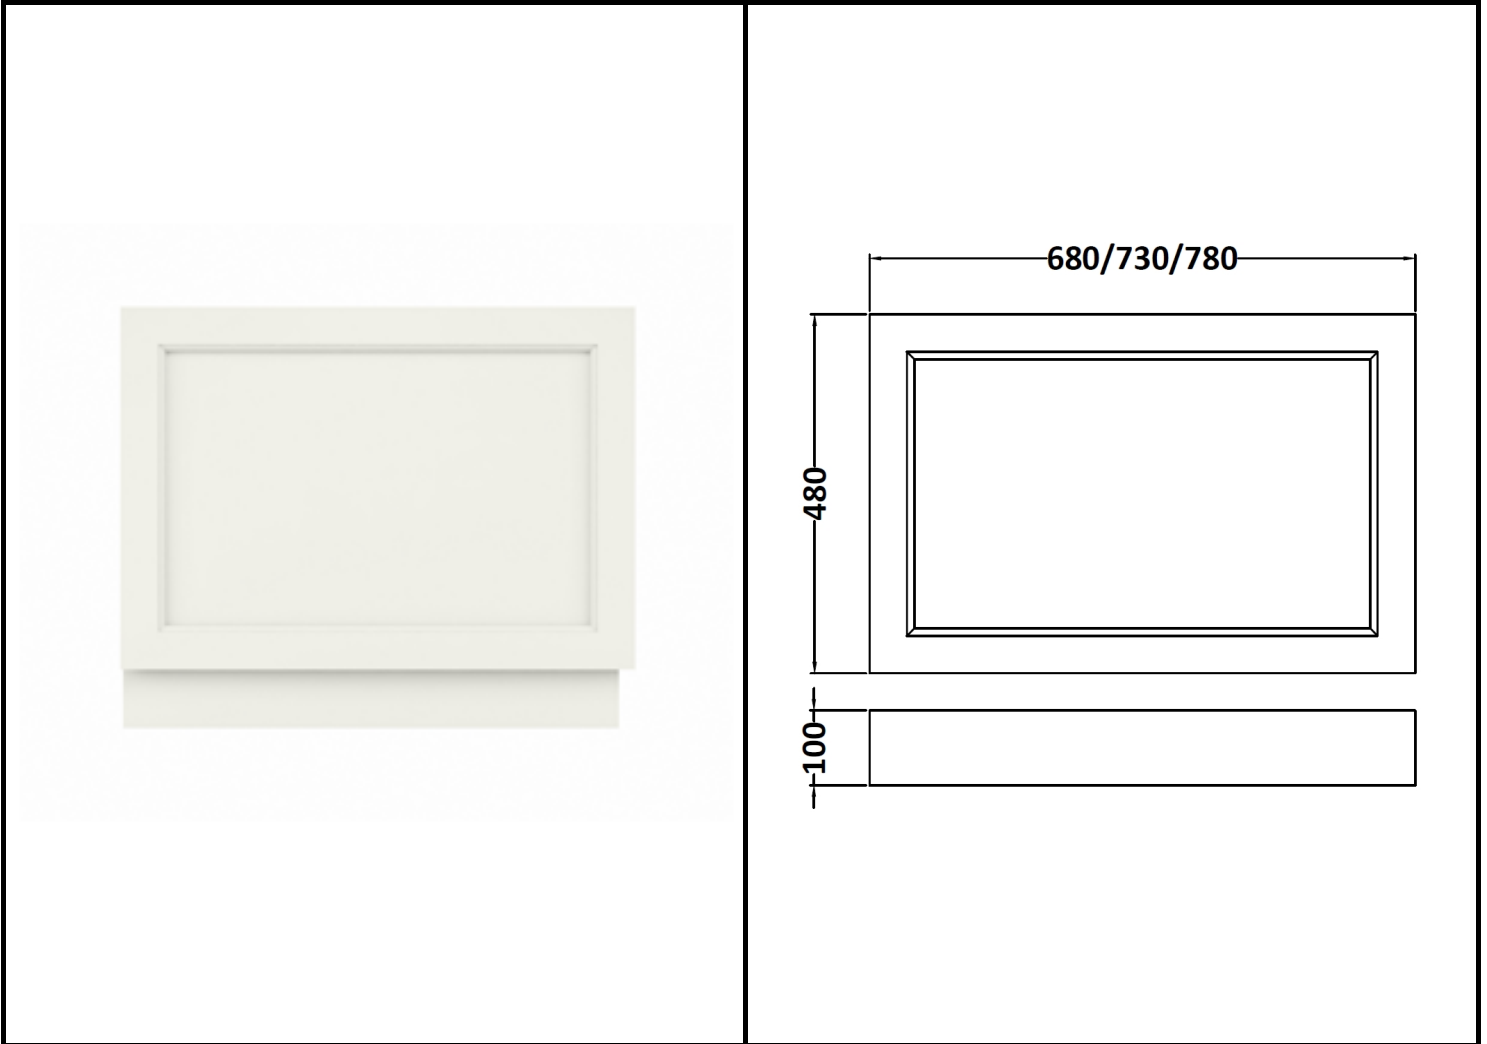

B A Y S W A T E R

London W.2

CODE: BAYF142

DESCRIPTION: 700 Bath End Panel

CATEGORY: Furniture

PRODUCT DIMENSIONS

Height (mm)	Width (mm)	Depth (mm)	Nett Wgt Kg
560	680	36	4.5

PACKAGING DIMENSIONS

Height (mm)	Width (mm)	Depth (mm)	Gross Wgt Kg
500	705	30	5

PACKAGING DATA

Box Colour	White Cardboard Box		
Box Qty	1	Label Colour	White Label
Label Size	116 x 50	Label Qty	2

OUTER BOX DIMENSIONS (If Applicable)

Height (mm)	Width (mm)	Depth (mm)	Gross Wgt Kg
Barcode	5055275893197		

PRODUCT DETAILS

Country of Origin	Ukraine			
Fitting Instruction	Yes			
Constr' Method	Not Applicable			
Cabinet Finish	Not Applicable			
Cab Thickness (mm)				
Drawer Included	Not Applicable			
No of Shelves	Not Applicable			
Hinge Inc'	Not Applicable			
Fixings Inc'	Yes			
Handle Inc'	Not Applicable			
Handle Type	Not Applicable			
Certification	FSC	Yes	CE	Yes
Colour	Pointing White			
Constr' Type	Flat-Pack			
Fascia Finish	Mdf Painted Matt			
Fas Thickness (mm)	18			
Drawer Type	Not Applicable			
Hinge Type	Not Applicable			
Adjustable Legs	Not Applicable			
Handle Style	Not Applicable			
Waste Shroud	Not Applicable			