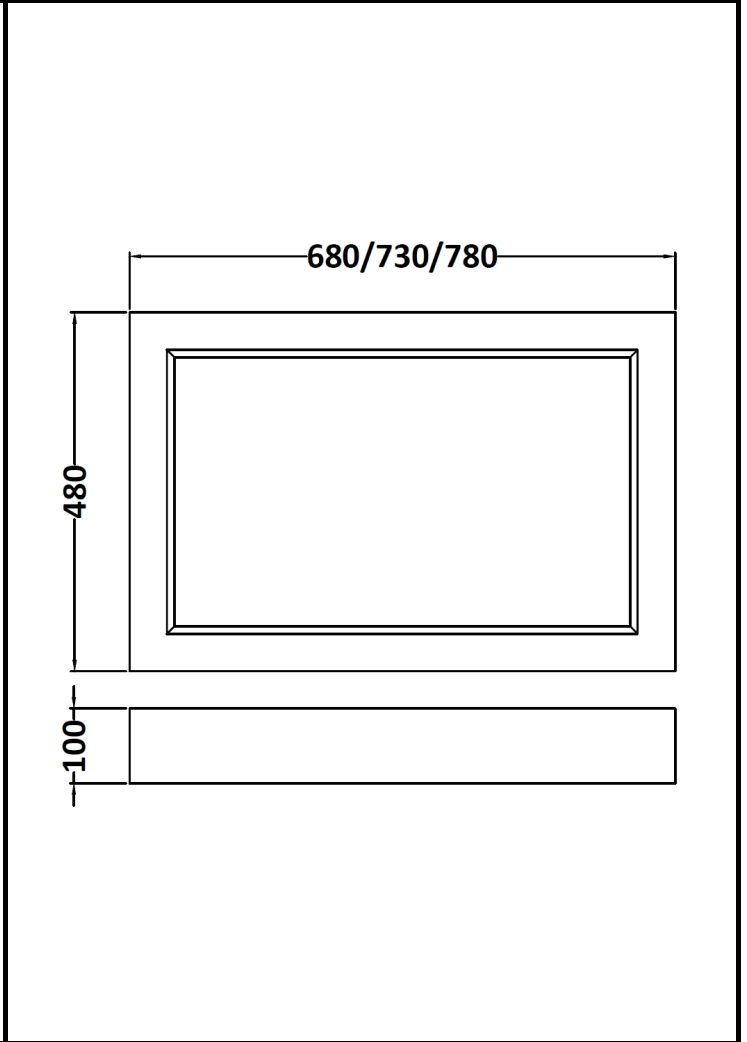

B A Y S W A T E R

London W.2

CODE: BAYF146

DESCRIPTION: 800 Bath End Panel

CATEGORY: Furniture

PRODUCT DIMENSIONS			
Height (mm)	Width (mm)	Depth (mm)	Nett Wgt Kg
560	780	36	5.3

PACKAGING DIMENSIONS			
Height (mm)	Width (mm)	Depth (mm)	Gross Wgt Kg
500	800	30	5.8

PACKAGING DATA			
Box Colour	White Cardboard Box		
Box Qty	1	Label Colour	White Label
Label Size	x	Label Qty	2

OUTER BOX DIMENSIONS (If Applicable)			
Height (mm)	Width (mm)	Depth (mm)	Gross Wgt Kg
Barcode	5055275893234		

PRODUCT DETAILS				
Country of Origin	Ukraine			
Fitting Instruction	Yes			
Constr' Method	Not Applicable			
Cabinet Finish	Not Applicable			
Cab Thickness (mm)				
Drawer Included	Not Applicable			
No of Shelves	Not Applicable			
Hinge Inc'	Not Applicable			
Fixings Inc'	Yes			
Handle Inc'	Not Applicable			
Handle Type	Not Applicable			
Certification	FSC	Yes	CE	Yes
Colour	Plummett Grey			
Constr' Type	Flat-Pack			
Fascia Finish	Mdf Painted Gloss			
Fas Thickness (mm)	18			
Drawer Type	Not Applicable			
Hinge Type	Not Applicable			
Adjustable Legs	Not Applicable			
Handle Style	Not Applicable			
Waste Shroud	Not Applicable			