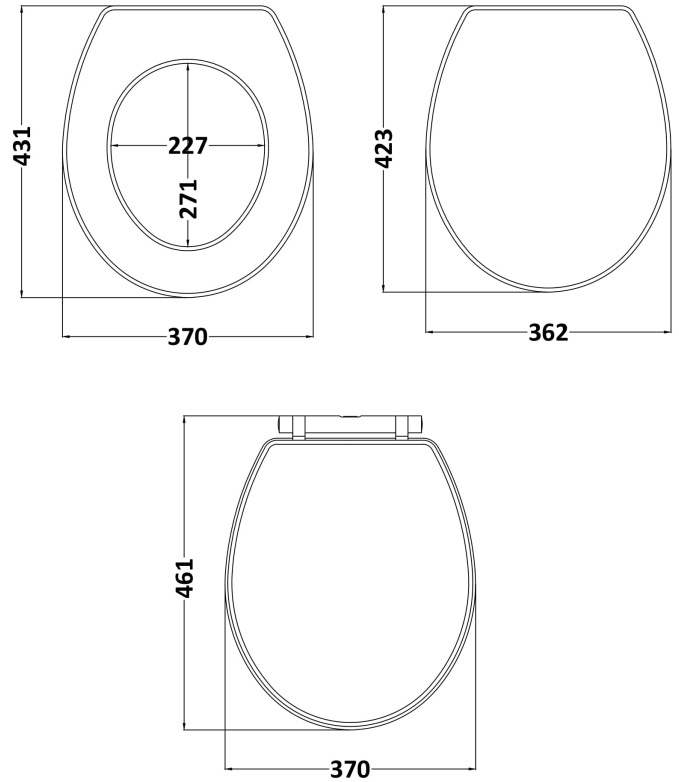

B A Y S W A T E R

London W.2

CODE: BAYF152

DESCRIPTION: Fitzroy Traditional Toilet Seat

CATEGORY: Seats

PRODUCT DIMENSIONS

Length (mm)	Width (mm)	Height(mm)	Nett Wgt Kg
461	370	60	3.1

PACKAGING DATA

Box Colour	White Cardboard Box		
Box Qty	1	Label Colour	White Label
Label Size	100 x 50	Label Qty	2

PACKAGING DIMENSIONS

Length (mm)	Width (mm)	Height (mm)	Gross Wgt Kg
475	395	70	3.3

OUTER BOX DIMENSIONS (If Applicable)

Length (mm)	Width (mm)	Height (mm)	Gross Wgt Kg
Barcode	5055275893289		

PRODUCT DETAILS

Country of Origin	Ukraine
Fitting Instruction	No
Product Material	Mdf Painted
Seat Type	Round
Hinge Centres (Min)	150
Hinge Centres (Max)	186