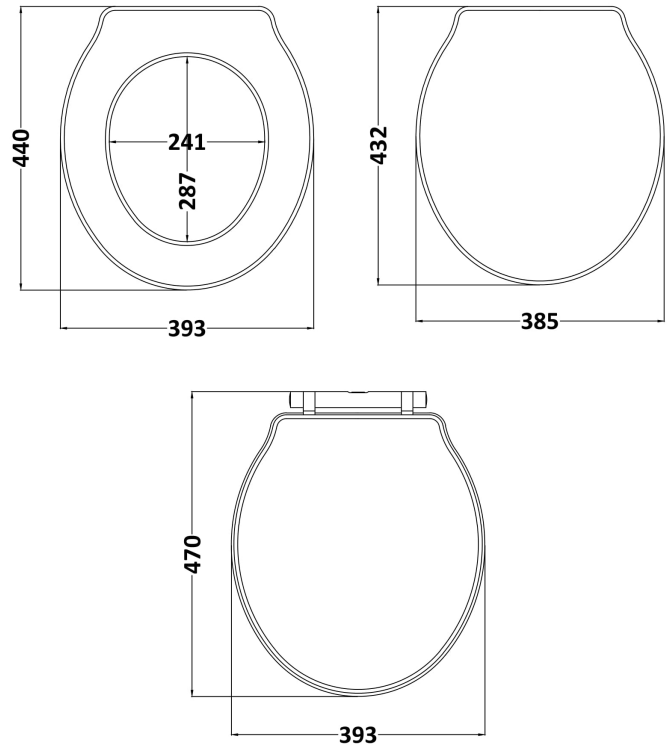

B A Y S W A T E R

London W.2

CODE: BAYF156

DESCRIPTION: Porchester Traditional Toilet Seat

CATEGORY: Seats

PRODUCT DIMENSIONS

| Length (mm) | Width (mm) | Height(mm) | Nett Wgt Kg |
|-------------|------------|------------|-------------|
| 470 | 393 | 60 | 3.2 |

PACKAGING DATA

| | | | |
|------------|---------------------|--------------|-------------|
| Box Colour | White Cardboard Box | | |
| Box Qty | 1 | Label Colour | White Label |
| Label Size | 110 x 50 | Label Qty | 2 |

PACKAGING DIMENSIONS

| Length (mm) | Width (mm) | Height (mm) | Gross Wgt Kg |
|-------------|------------|-------------|--------------|
| 480 | 415 | 70 | 3.4 |

OUTER BOX DIMENSIONS (If Applicable)

| Length (mm) | Width (mm) | Height (mm) | Gross Wgt Kg |
|-------------|---------------|-------------|--------------|
| | | | |
| Barcode | 5055275893319 | | |

PRODUCT DETAILS

| | |
|---------------------|-------------|
| Country of Origin | Ukraine |
| Fitting Instruction | No |
| Product Material | Mdf Painted |
| Seat Type | Round |
| Hinge Centres (Min) | 150 |
| Hinge Centres (Max) | 186 |