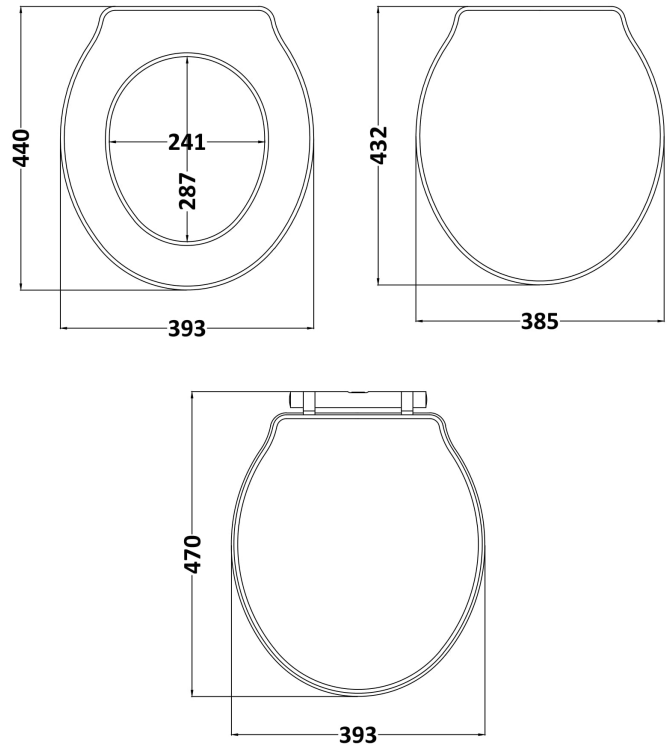

B A Y S W A T E R

London W.2

CODE: BAYF157

DESCRIPTION: Porchester Traditional Toilet Seat

CATEGORY: Seats

PRODUCT DIMENSIONS

Length (mm)	Width (mm)	Height(mm)	Nett Wgt Kg
470	393	60	3.2

PACKAGING DATA

Box Colour	White Cardboard Box		
Box Qty	1	Label Colour	White Label
Label Size	116 x 50	Label Qty	2

PACKAGING DIMENSIONS

Length (mm)	Width (mm)	Height (mm)	Gross Wgt Kg
480	415	70	3.4

OUTER BOX DIMENSIONS (If Applicable)

Length (mm)	Width (mm)	Height (mm)	Gross Wgt Kg
Barcode	5055275893326		

PRODUCT DETAILS

Country of Origin	Ukraine
Fitting Instruction	No
Product Material	Mdf Painted
Seat Type	Round
Hinge Centres (Min)	150
Hinge Centres (Max)	186