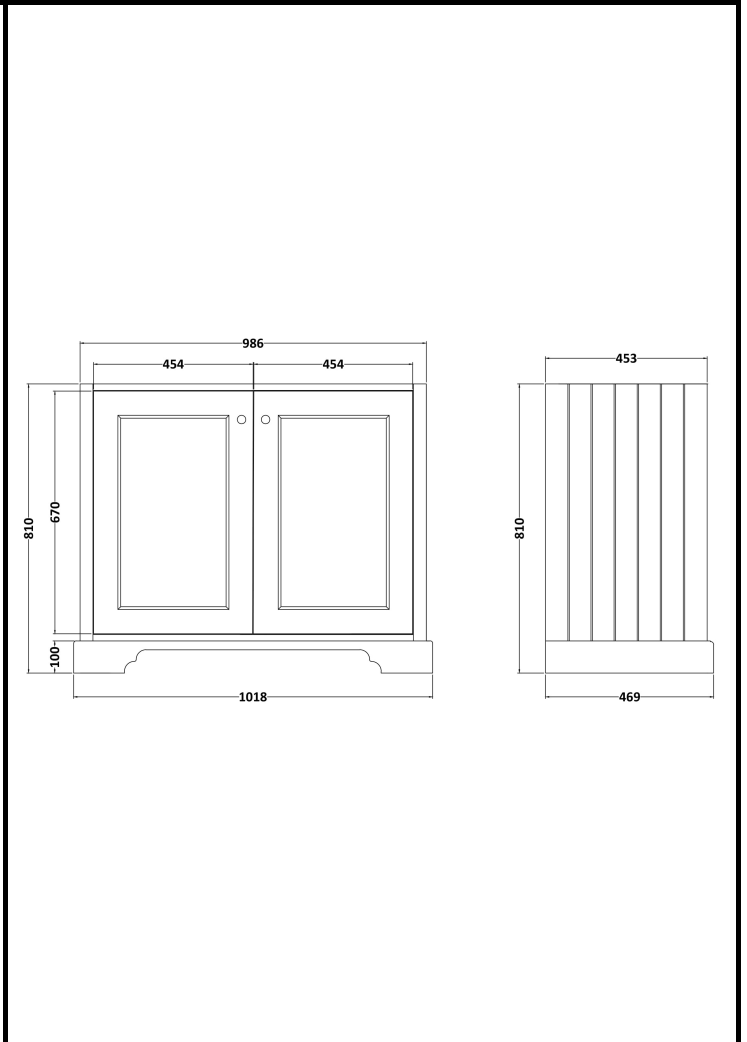

B A Y S W A T E R

London W.2

CODE: BAYF158

DESCRIPTION: 1000 2-Door Basin Cabinet

CATEGORY: Furniture

PRODUCT DIMENSIONS

Height (mm)	Width (mm)	Depth (mm)	Nett Wgt Kg
810	1018	469	42.5

PACKAGING DIMENSIONS

Height (mm)	Width (mm)	Depth (mm)	Gross Wgt Kg
845	1060	505	43.5

PACKAGING DATA

Box Colour	White Cardboard Box		
Box Qty	1	Label Colour	White Label
Label Size	116 x 50	Label Qty	2

OUTER BOX DIMENSIONS (If Applicable)

Height (mm)	Width (mm)	Depth (mm)	Gross Wgt Kg
Barcode	5056211825616		

PRODUCT DETAILS

Country of Origin	Ukraine
Fitting Instruction	Yes
Constr' Method	Cam & Wood Dowel
Cabinet Finish	MFC Painted Matt
Cab Thickness (mm)	16
Drawer Included	No
No of Shelves	1
Hinge Inc'	Yes
Fixings Inc'	Not Required
Handle Inc'	Yes
Handle Type	Knob

Certification	FSC	Yes	CE	Yes
Colour	Plummett Grey			
Constr' Type	Rigid			
Fascia Finish	Mdf Painted Matt			
Fas Thickness (mm)	18			
Drawer Type	Not Applicable			
Hinge Type	95 Degree Inset Clip-On S/C			
Adjustable Legs	Not Applicable			
Handle Style	Traditional			
Waste Shroud	No			