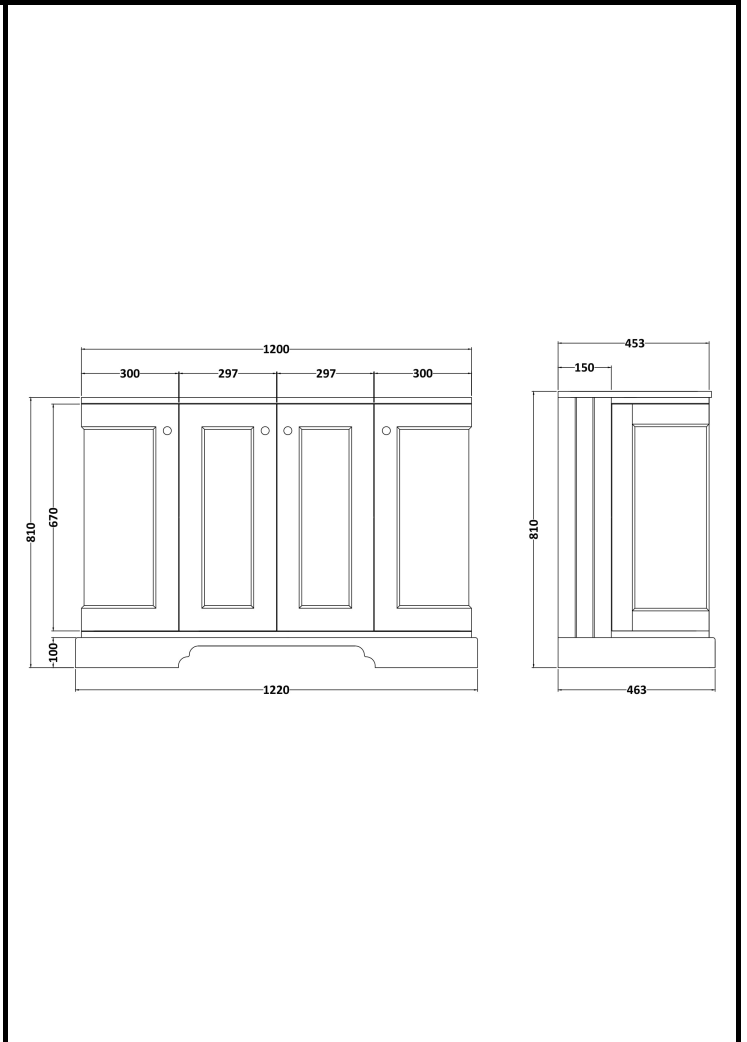

B A Y S W A T E R

London W.2

CODE: BAYF166

DESCRIPTION: 1200 4-Door Curved Basin Cabinet

CATEGORY: Furniture

| PRODUCT DIMENSIONS | | | |
|--------------------|------------|------------|-------------|
| Height (mm) | Width (mm) | Depth (mm) | Nett Wgt Kg |
| 810 | 1220 | 463 | 55 |

| PACKAGING DIMENSIONS | | | |
|----------------------|------------|------------|--------------|
| Height (mm) | Width (mm) | Depth (mm) | Gross Wgt Kg |
| 845 | 1250 | 505 | 56 |

| PACKAGING DATA | | | |
|----------------|---------------------|--------------|-------------|
| Box Colour | White Cardboard Box | | |
| Box Qty | 1 | Label Colour | White Label |
| Label Size | 116 x 50 | Label Qty | 2 |

| OUTER BOX DIMENSIONS (If Applicable) | | | |
|--------------------------------------|---------------|------------|--------------|
| Height (mm) | Width (mm) | Depth (mm) | Gross Wgt Kg |
| | | | |
| Barcode | 5056211825692 | | |

| PRODUCT DETAILS | | | | |
|---------------------|-----------------------------|-----|----|-----|
| Country of Origin | Ukraine | | | |
| Fitting Instruction | Yes | | | |
| Constr' Method | Cam & Wood Dowel | | | |
| Cabinet Finish | MFC Painted Matt | | | |
| Cab Thickness (mm) | 16 | | | |
| Drawer Included | No | | | |
| No of Shelves | 3 | | | |
| Hinge Inc' | Yes | | | |
| Fixings Inc' | Not Required | | | |
| Handle Inc' | Yes | | | |
| Handle Type | Knob | | | |
| Certification | FSC | Yes | CE | Yes |
| Colour | Pointing White | | | |
| Constr' Type | Rigid | | | |
| Fascia Finish | Mdf Painted Matt | | | |
| Fas Thickness (mm) | 18 | | | |
| Drawer Type | Not Applicable | | | |
| Hinge Type | 95 Degree Inset Clip-On S/C | | | |
| Adjustable Legs | Not Applicable | | | |
| Handle Style | Traditional | | | |
| Waste Shroud | No | | | |