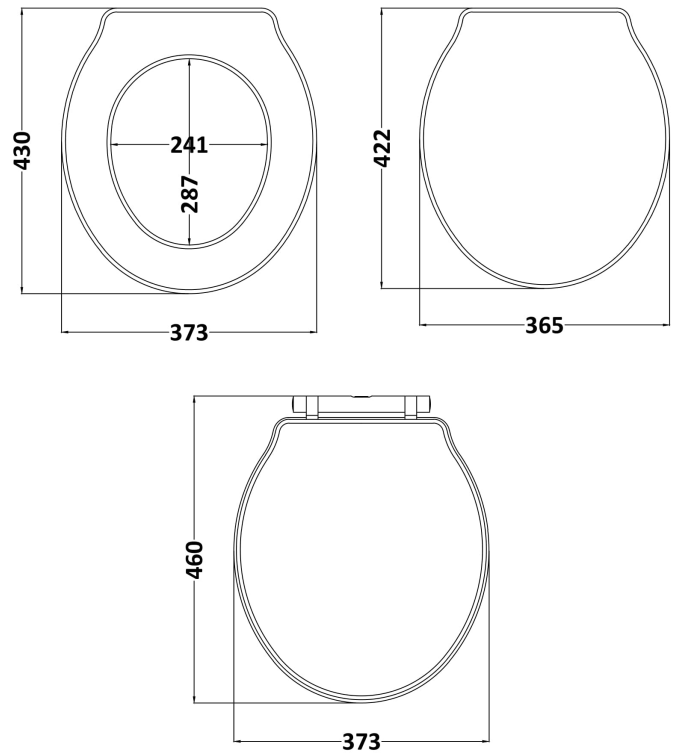

B A Y S W A T E R

London W.2

CODE: BAYF168

DESCRIPTION: Porchester Traditional Toilet Seat

CATEGORY: Seats

PRODUCT DIMENSIONS			
Length (mm)	Width (mm)	Height(mm)	Nett Wgt Kg
460	373	60	3.2

PACKAGING DATA			
Box Colour	Brown Cardboard Box		
Box Qty	1	Label Colour	White Label
Label Size	100 x 50	Label Qty	2

PACKAGING DIMENSIONS			
Length (mm)	Width (mm)	Height (mm)	Gross Wgt Kg
475	395	70	3.4

OUTER BOX DIMENSIONS (If Applicable)			
Length (mm)	Width (mm)	Height (mm)	Gross Wgt Kg
65	380	375	
Barcode	5056211842651		

PRODUCT DETAILS	
Country of Origin	Ireland
Fitting Instruction	Yes
Product Material	Mdf Vinyl
Seat Type	Round
Hinge Centres (Min)	150
Hinge Centres (Max)	186

FSC Certification	Yes
Colour/Finish	White
Fixing Method	Quick Release
Seat Function	Soft Close
Hinge Material	Zinc Alloy