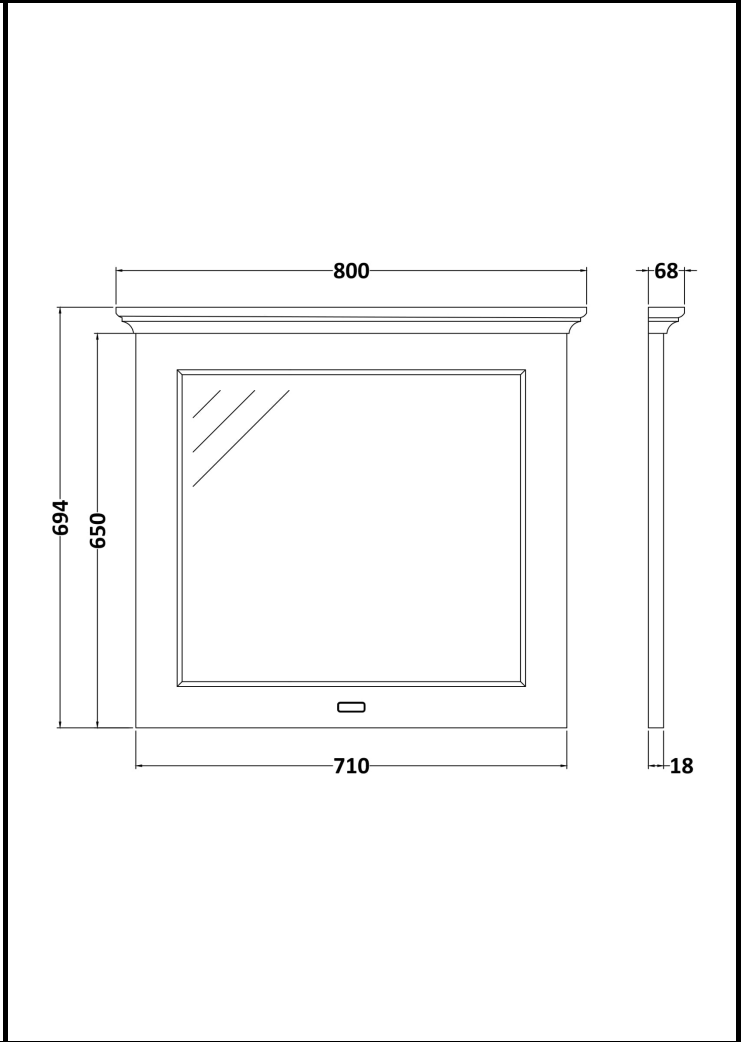

B A Y S W A T E R

London W.2

CODE: BAYF181

DESCRIPTION: 800 Flat Mirror

CATEGORY: Furniture

PRODUCT DIMENSIONS			
Height (mm)	Width (mm)	Depth (mm)	Nett Wgt Kg
694	800	68	7

PACKAGING DIMENSIONS			
Height (mm)	Width (mm)	Depth (mm)	Gross Wgt Kg
740	845	100	7

PACKAGING DATA			
Box Colour	White Cardboard Box		
Box Qty	1	Label Colour	White Label
Label Size	116 x 50	Label Qty	2

OUTER BOX DIMENSIONS (If Applicable)			
Height (mm)	Width (mm)	Depth (mm)	Gross Wgt Kg
Barcode	5056211869009		

PRODUCT DETAILS				
Country of Origin	Ukraine			
Fitting Instruction	No			
Constr' Method	Cam & Wood Dowel			
Cabinet Finish	Not Applicable			
Cab Thickness (mm)				
Drawer Included	Not Applicable			
No of Shelves	Not Applicable			
Hinge Inc'	Not Applicable			
Fixings Inc'	Yes			
Handle Inc'	Not Applicable			
Handle Type	Not Applicable			
Certification	FSC	Yes	CE	Yes
Colour	Plummett Grey			
Constr' Type	Rigid			
Fascia Finish	Mdf Painted Matt			
Fas Thickness (mm)	18			
Drawer Type	Not Applicable			
Hinge Type	Not Applicable			
Adjustable Legs	Not Applicable			
Handle Style	Not Applicable			
Waste Shroud	Not Applicable			