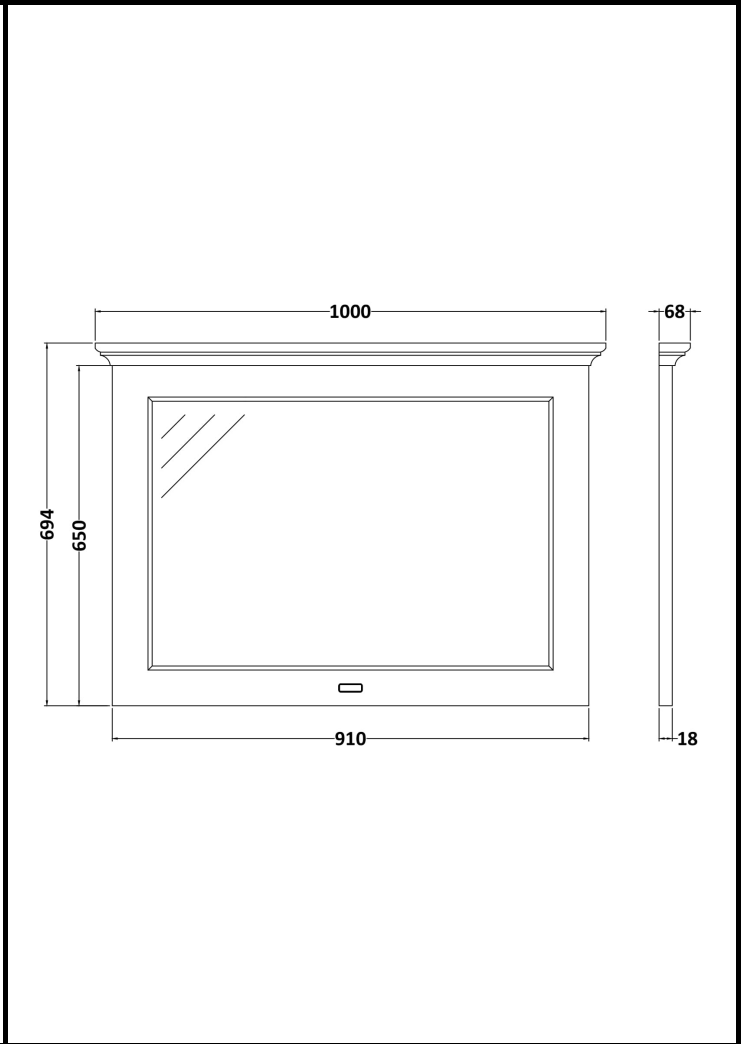

B A Y S W A T E R

London W.2

CODE: BAYF186

DESCRIPTION: 1000 Flat Mirror

CATEGORY: Furniture

PRODUCT DIMENSIONS			
Height (mm)	Width (mm)	Depth (mm)	Nett Wgt Kg
694	1000	68	9

PACKAGING DIMENSIONS			
Height (mm)	Width (mm)	Depth (mm)	Gross Wgt Kg
740	1045	100	9

PACKAGING DATA			
Box Colour	White Cardboard Box		
Box Qty	1	Label Colour	White Label
Label Size	116 x 50	Label Qty	2

OUTER BOX DIMENSIONS (If Applicable)			
Height (mm)	Width (mm)	Depth (mm)	Gross Wgt Kg
Barcode	5056211869054		

PRODUCT DETAILS				
Country of Origin	Ukraine			
Fitting Instruction	No			
Constr' Method	Cam & Wood Dowel			
Cabinet Finish	Not Applicable			
Cab Thickness (mm)				
Drawer Included	Not Applicable			
No of Shelves	Not Applicable			
Hinge Inc'	Not Applicable			
Fixings Inc'	Yes			
Handle Inc'	Not Applicable			
Handle Type	Not Applicable			
Certification	FSC	Yes	CE	Yes
Colour	Pointing White			
Constr' Type	Rigid			
Fascia Finish	Mdf Painted Matt			
Fas Thickness (mm)	18			
Drawer Type	Not Applicable			
Hinge Type	Not Applicable			
Adjustable Legs	Not Applicable			
Handle Style	Not Applicable			
Waste Shroud	Not Applicable			