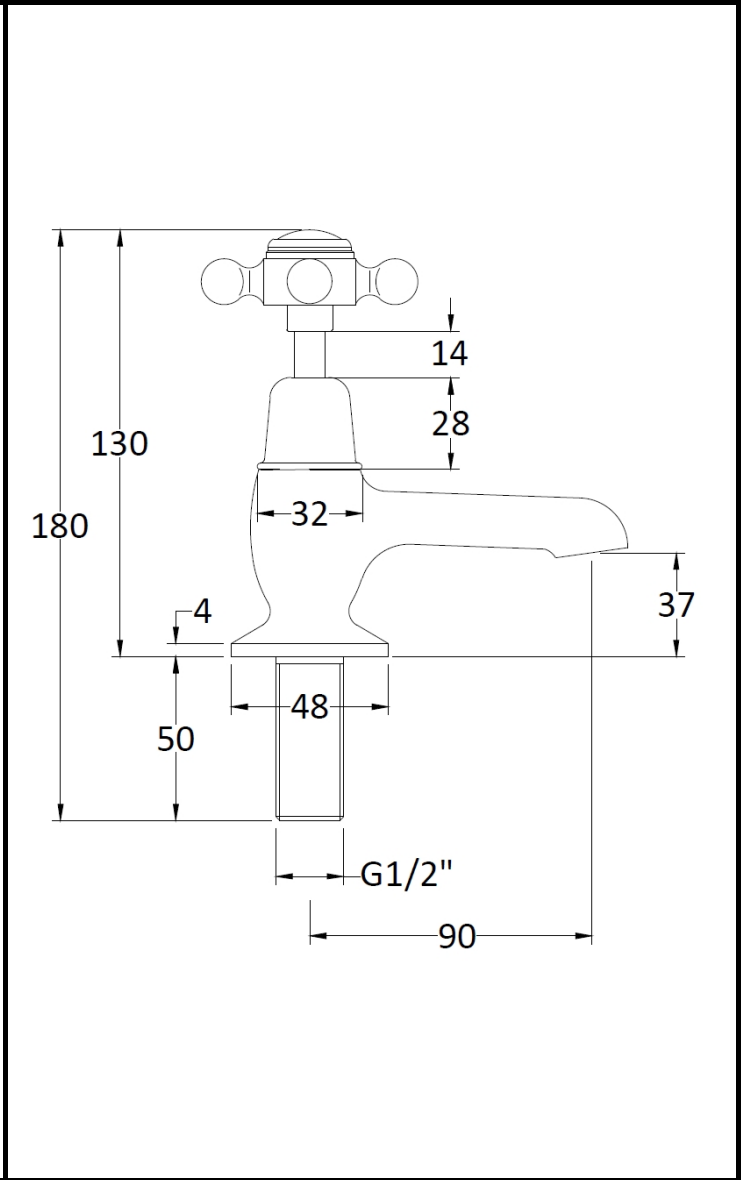

B A Y S W A T E R

London W.2

CODE: BAYT201

DESCRIPTION: Basin Taps/Xhead/Dome Collar

CATEGORY: Taps

PRODUCT DIMENSIONS				
Height (mm)	Width (mm)	Depth (mm)	Length (mm)	Nett Wgt Kg
141	66	119		1.43

PACKAGING DIMENSIONS			
Height (mm)	Width (mm)	Depth (mm)	Gross Wgt Kg
260	160	55	1.43

PACKAGING DATA			
Box Colour	White Cardboard Box		
Box Qty	1	Label Colour	White Label
Label Size	100 x 50	Label Qty	1

OUTER BOX DIMENSIONS (If Applicable)				
Height (mm)	Width (mm)	Depth (mm)	Length (mm)	Gross Wgt Kg
300	270	500		21
Barcode	5055275889084			

PRODUCT DETAILS	
Country of Origin	United Kingdom
Fitting Instruction	Yes
Product Material	Brass
Control Type	Manual
Waste Included	Waste Not Included
WRAS Approval	No Approval No. N/A
Operating Pressure (bar)	0.1
Valve/Cartridge Type	1/4 Turn Ceramic Disc

Colour/Finish	Chrome
Mount Type	Deck
Waste Type	Not Applicable
Flow Rates (L/min)	0.1 4.3 0.5 1 15.8 2 22.5 3 27.5
Pipe Size	15 mm (1/2" Bsp)
Pipe Centres	N/A