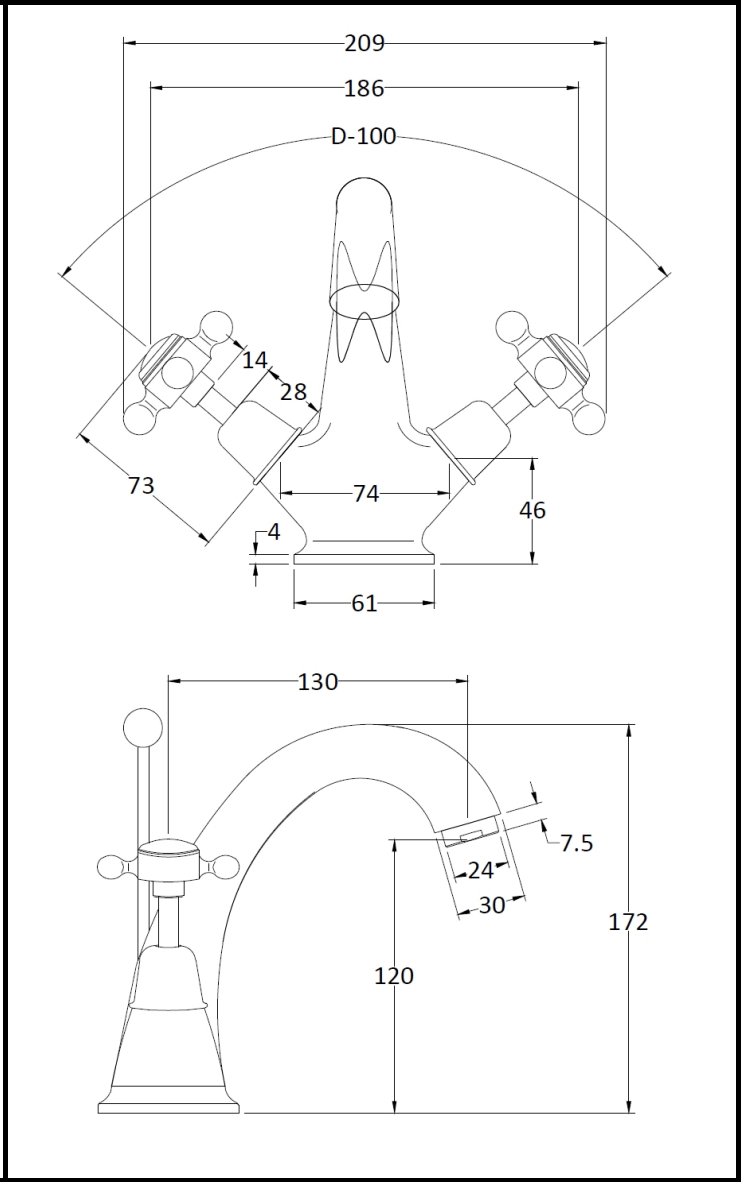

B A Y S W A T E R

London W.2

CODE: BAYT205

DESCRIPTION: Mono Basin Mixer/Xhead/Dome Collar

CATEGORY: Taps

PRODUCT DIMENSIONS				
Height (mm)	Width (mm)	Depth (mm)	Length (mm)	Nett Wgt Kg
176	214	185		2.5

PACKAGING DIMENSIONS			
Height (mm)	Width (mm)	Depth (mm)	Gross Wgt Kg
390	215	120	2.5

PACKAGING DATA			
Box Colour	White Cardboard Box		
Box Qty	1	Label Colour	White Label
Label Size	100 x 50	Label Qty	1

OUTER BOX DIMENSIONS (If Applicable)				
Height (mm)	Width (mm)	Depth (mm)	Length (mm)	Gross Wgt Kg
395	415	440		15
Barcode	5055275889114			

PRODUCT DETAILS			
Country of Origin	United Kingdom		
Fitting Instruction	Yes		
Product Material	Brass		
Control Type	Manual		
Waste Included	Waste Included		
WRAS Approval	No	Approval No.	N/A
Operating Pressure (bar)	0.1		
Valve/Cartridge Type	1/4 Turn Ceramic Disc		

Colour/Finish	Chrome			
Mount Type	Deck			
Waste Type	Pop-Up			
Flow Rates (L/min)	0.1	6.4	0.5	1 23.4 2 33.5 3 41
Pipe Size	15 mm (1/2" Bsp)			
Pipe Centres	N/A			