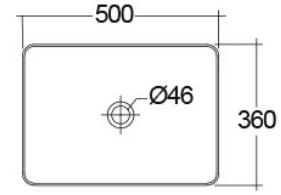

RAK-FEELING WB SLIM - FEECT5000514A

RAK
CERAMICS

Wash basin | Counter Top

Technical specifications

Dimensions: 500 x 360 mm

Weight: 12.5 Kg

Color: MATT CAPPUCCINO - 514

Shape of basin: Rectangle

Suites: [RAK-FEELING WASHBASINS](#)

Code	Name
FEECT5000514A	RAK-SLIM - RECTANGULAR WASH BASIN MATT CAPPUCCINO 514 - 50 CM

Dimensions: All dimensions in mm tolerance $\pm 5\%$ for below 200mm and $\pm 3\%$ for above 200mm.