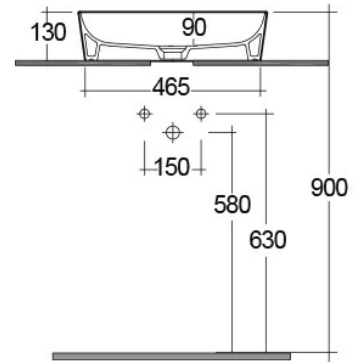

RAK-FEELING WB SLIM - FEECT5000514A

RAK
CERAMICS

Wash basin | Counter Top

Technical specifications

Dimensions: 500 x 360 mm

Weight: 12.5 Kg

Color: MATT CAPPUCCINO - 514

Shape of basin: Rectangle

Suites: [RAK-FEELING WASHBASINS](#)

Code	Name
FEECT5000514A	RAK-SLIM - RECTANGULAR WASH BASIN MATT CAPPUCCINO 514 - 50 CM

Dimensions: All dimensions in mm tolerance $\pm 5\%$ for below 200mm and $\pm 3\%$ for above 200mm.