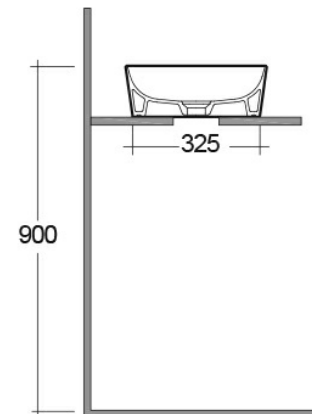

RAK-FEELING WB SLIM - FEECT5000514A

RAK
CERAMICS

Wash basin | Counter Top

Technical specifications

Dimensions: 500 x 360 mm

Weight: 12.5 Kg

Color: MATT CAPPUCCINO - 514

Shape of basin: Rectangle

Suites: [RAK-FEELING WASHBASINS](#)

Code	Name
FEECT5000514A	RAK-SLIM - RECTANGULAR WASH BASIN MATT CAPPUCCINO 514 - 50 CM

Dimensions: All dimensions in mm tolerance $\pm 5\%$ for below 200mm and $\pm 3\%$ for above 200mm.