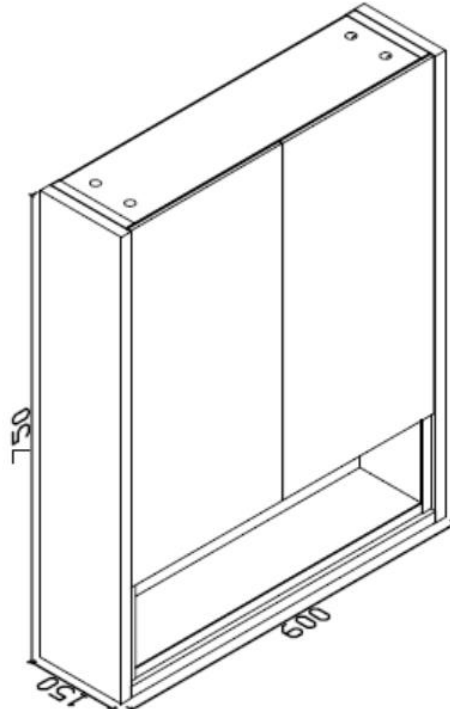

LUCCA 600 MIRROR CABINET

Product Code: LUC60MIR

Product Type: Bathroom Furniture

Description: Grey painting wall hung double mirror cabinet with 2 Blum soft close doors

Size: 600x150x750mm

Requirement:

Painted: Grey glossy front and both sides

Guarantee : 5 years

Aftercare: During installation extra care must be taken to avoid damaging the fittings. Guarantee is against faulty workmanship or materials (excluding serviceable parts), providing they have been installed, cared for and used in accordance with our instructions.

Dublin Office
Unit 2, Bluebell Industrial Estate,
Dublin 12
Tel: 01 450 4307
Fax: 01 450 4345
Email: sales@rtlarge.ie

Northern Ireland Office
97 Moy Road, Dungannon, Dungannon Co. Tyrone,
BT71 7DX
Tel: 028 87784788
Fax: 028 87789988
Email: salesni@rtlarge.ie

Web site: www.rtlarge.ie