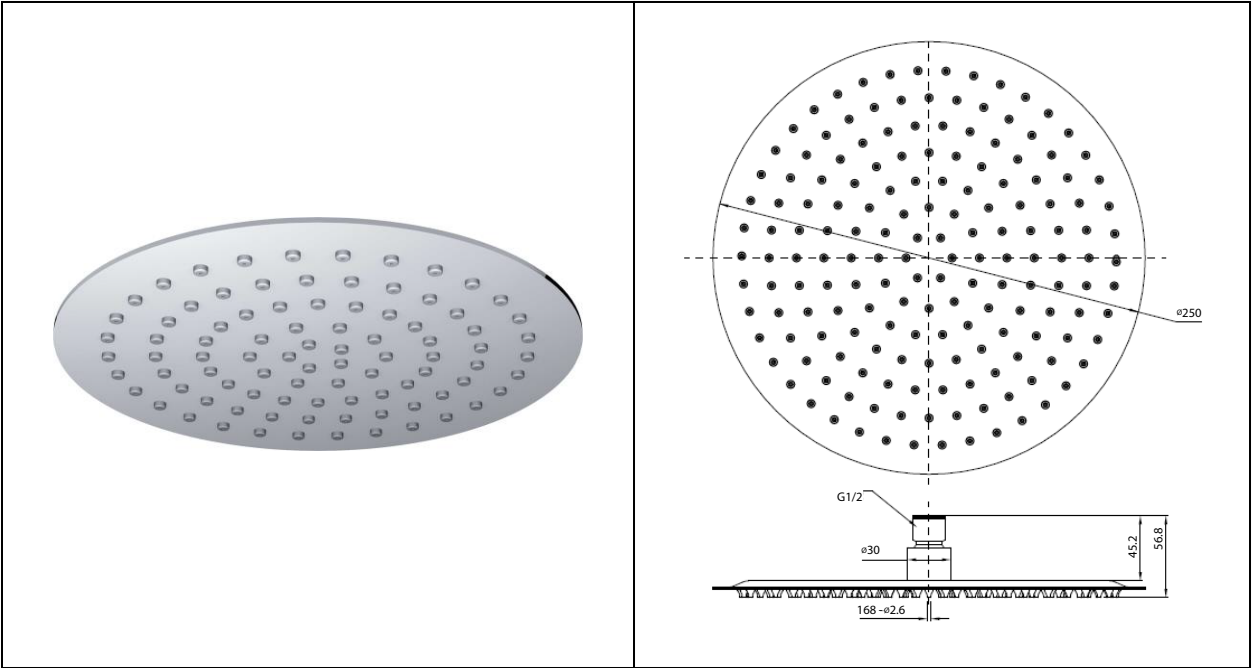

Showering Accessories

Shower Head | 250mm

RAK
CERAMICS

Dimensions:

250w x 250d x 56.8h

Colour:

Chrome (C), Brushed
Gold (G), Brushed Nickel (N) and Black (B)

Code:

RAKITA1016X

Warranty

15 Years

Weight:

Dimensions: All Dimensions in mm tolerance $\pm 5\%$ for below 200mm and $\pm 3\%$ for above 200mm.

Note: Due to a continuing development programme to improve design and performance the manufacturer reserves all rights to vary specifications without prior information.