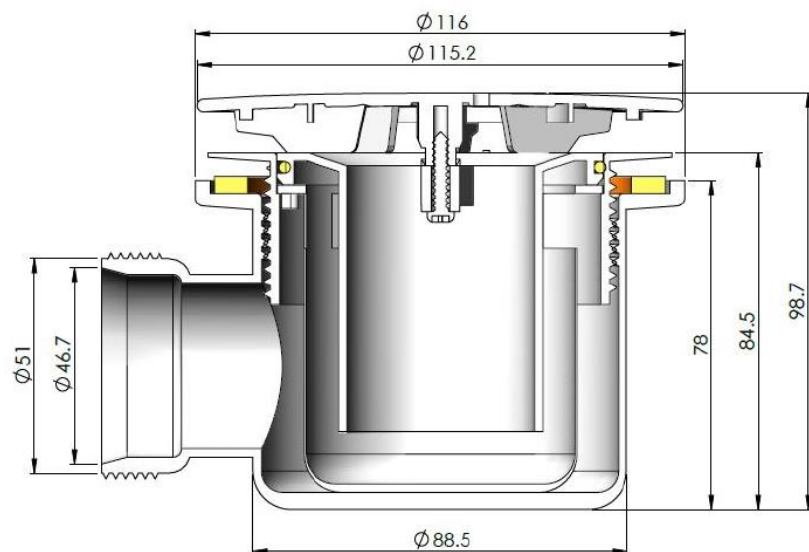

## Technical Data Information

**Product Code:** USTW005

**Information:** **Material:** PP  
**Color/Finish:** Brushed Brass  
**Connection:** Size 1 1/2"  
**Product Diameter:** 115mm

**Overall Dimensions:** D: 780 x W: 115 x H: 78

All Dimensions are in millimetres. The information contained on this page was correct at date of issue. Fitting dimensions are provided as a guide only. Some variation may occur due to manufacturing tolerances. We pursue a policy of continuing improvement in design and performance of our products and so reserve the right to change specifications without prior notice.