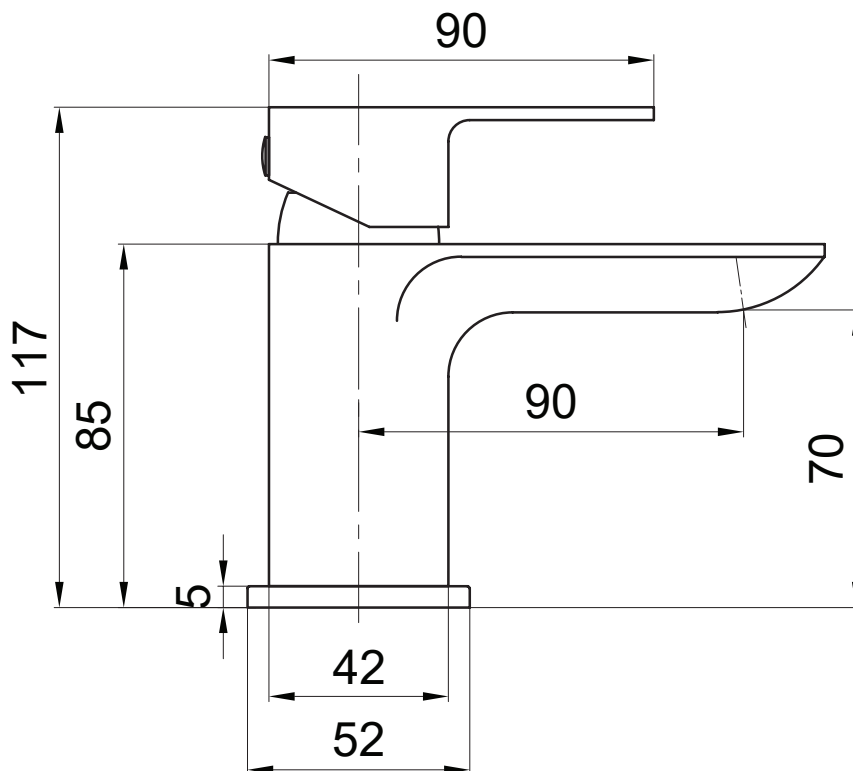

Min Pressure:	0.2bar
0.1bar	5.2 litres / min
0.2bar	6.8 litres / min
0.3bar	7.8 litres / min
0.4bar	8.4 litres / min
0.5bar	9.8 litres / min
1bar	13.1 litres / min
2bar	17.9 litres / min
3bar	22 litres / min

## Dimensions

Diagrams not to scale. All dimensions in mm (tolerance of +/-5mm)

\*Dimensions are subject to change, customers are advised to measure actual product before commencing installation.

## FAQs

**What is the size of the tap tail connection?** The tap tails have a standard 1/2" BSP fixing.

**What bore is the tap tail?** The tails have a 10mm internal bore.

**What length are the tap tails?** The tails are 300mm in length.