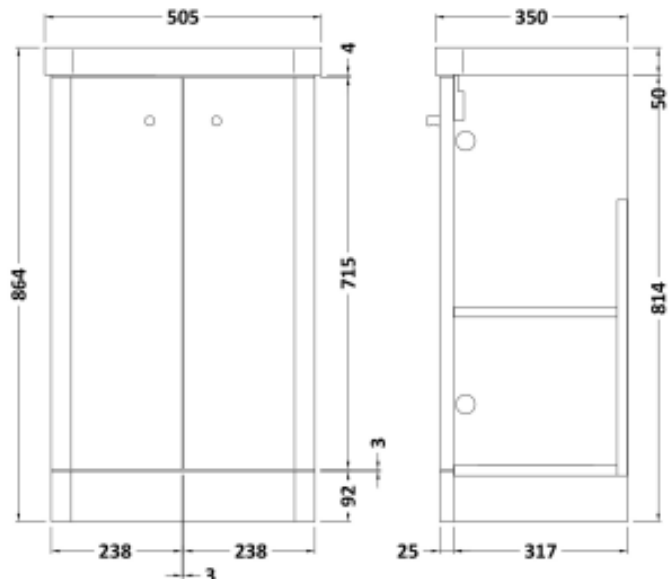

Product Code: URC0143

Information: Corfu 500mm Floor Standing 2 Door Unit
– Satin Anthracite
Short Projection
Soft Close Drawers
Knob Handle Included

Overall Dimensions: H: 864mm x W: 505mm x D: 355mm

All Dimensions are in millimetres. The information contained on this page was correct at date of issue. Fitting dimensions are provided as a guide only. Some variation may occur due to manufacturing tolerances. We pursue a policy of continuing improvement in design and performance of our products and so reserve the right to change specifications without prior notice.