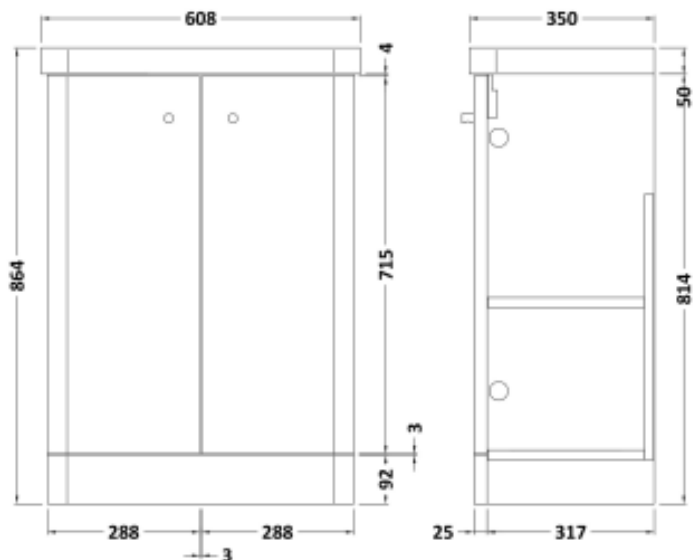

## Technical Data Information

**Product Code:** URC0144

**Information:** Corfu 600mm Floor Standing 2 Door Unit – Satin Anthracite  
Short Projection  
Soft Close Drawers  
Knob Handle Included

**Overall Dimensions:** H: 864mm x W: 605mm x D: 355mm

All Dimensions are in millimetres. The information contained on this page was correct at date of issue. Fitting dimensions are provided as a guide only. Some variation may occur due to manufacturing tolerances. We pursue a policy of continuing improvement in design and performance of our products and so reserve the right to change specifications without prior notice.