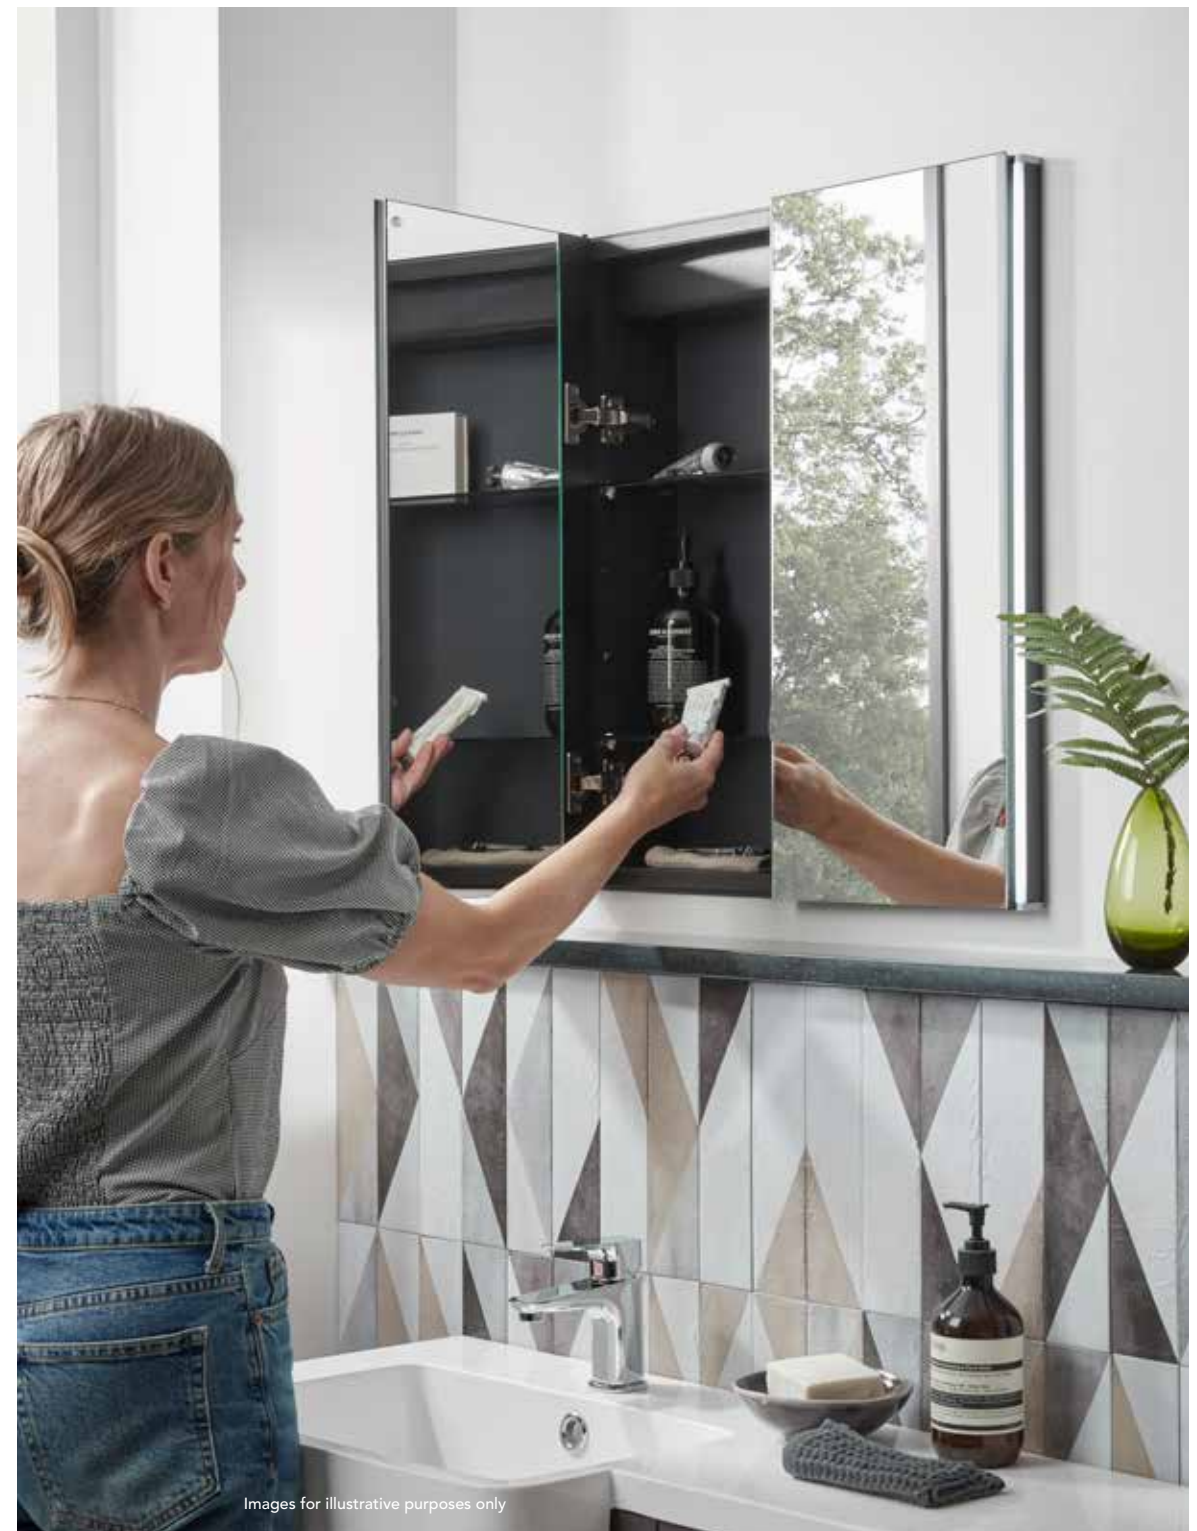

FACADE Double Door Recessed Mirror Cabinet

H: 650mm W: 1000mm
D: 130mm

TAVFCC100U

€1063.03

Note: The Facade Mirror can be surface mounted or recessed.

Images for illustrative purposes only

-  TOUCH SENSOR
-  HEATED DEMISTER
-  LED LIGHTING
-  SHAVING SOCKET
-  IP44 RATED
-  2 YEAR WARRANTY