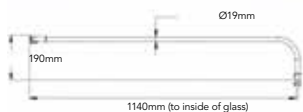

Features:

- 8mm toughened glass
- 1900mm high
- Easy clean glass
- Hinged deflector panel
- 1m support bar
- T-Piece for end panel support
- Additional height support bar