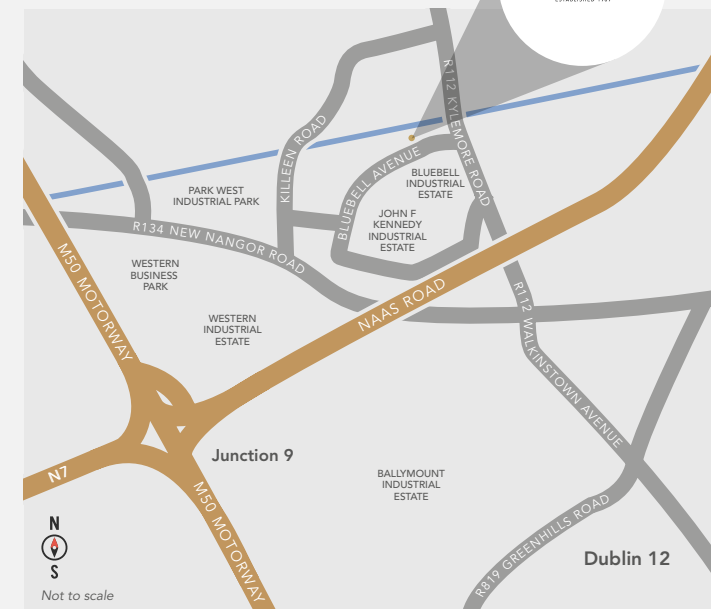

Scan the QR code
above to book
an appointment

R.T. LARGE
ESTABLISHED 1949

OUR BRANDS

Signature
COLLECTION

RAK
CERAMICS

With creative ingenuity from our in-house product development team, may we present the R.T. Large Signature Collection. Incorporating latest design trends along with customer needs, The Signature Collection has been designed with you in mind.