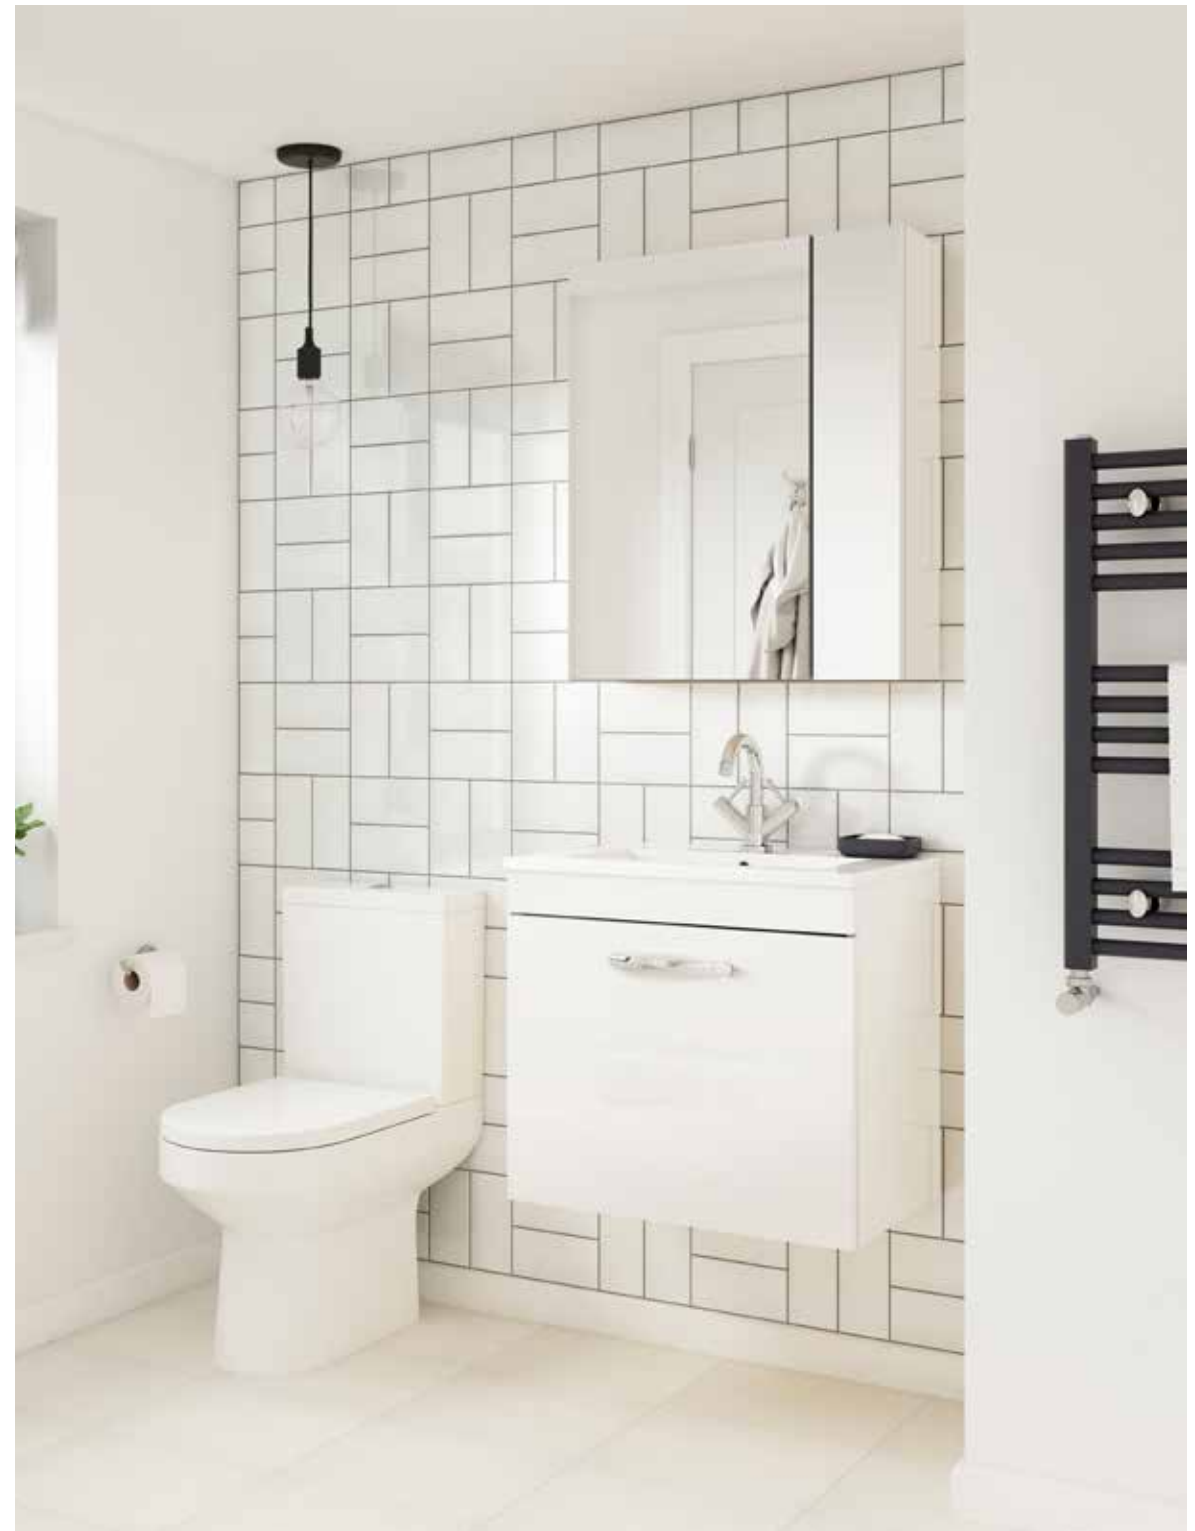

Overhead view of the 600mm L Basin

FURNITURE - FORZA

MATCH

Match 1000mm Unit Left

H: 850mm D: 380mm W: 1000mm

Unit	Gloss White	TAVMATLW	€797.26
	Gloss Clay	TAVMATLC	
	Oxford Blue	TAVMATLOB	

Isocast Basin Left	TAVMA1BL	€496.08
--------------------	----------	---------