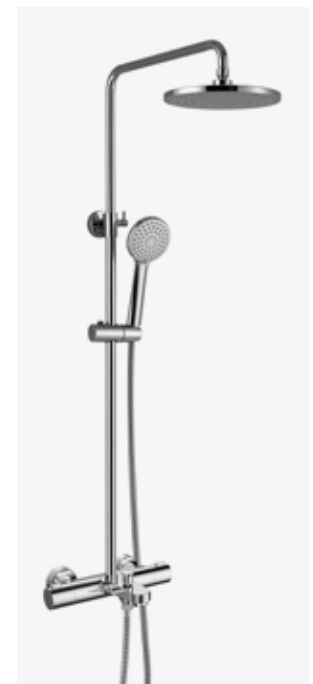

Thermostatic Shower / Bath Mixer with Riser Rail Kit

- Cool touch technology
- TMV2 approved
- WRAS approved
- 0.5 bar pressure required

Code AVVM94 €450.00

- Comes with round shower head and round handset
- Riser height adjustment
- TMV2 approved
- 0.5 Bar pressure required

GJET500 €270.00

- Suitable for low pressure
- Includes Fast-Fit bracket

GJET400 €160.00