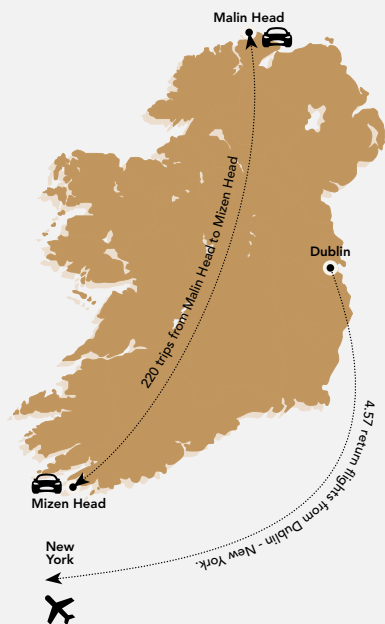

NEW, IMPROVED AND MORE ENVIRONMENTALLY CONSCIOUS SIZE

From reducing the size of our brochure to this new bespoke size we are proud to be able to reduce our environmental impact by the following parameters;

10.86 tonnes
of carbon emissions would be reduced Carbon Balancing our paper order.

2763 kWh
saved by reducing the electrical energy usage of the job.

36,727
Car miles neutralised.

3.06
Equivalent of taking this many average petrol cars off the road each year.

220 times
you could drive the distance from Malin Head to Mizen Head.

4,57
Number of passenger return flights Dublin - New York.

7,599m²
of High Conservation Land preserved and protected.

1.06
Equivalent football pitches of land preserved & protected.

R.T. LARGE

ESTABLISHED 1969

THE COMPLETE BATHROOM PORTFOLIO