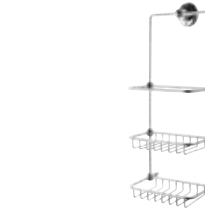

Carlton Shower Tidy

Code ULH316 €204.00