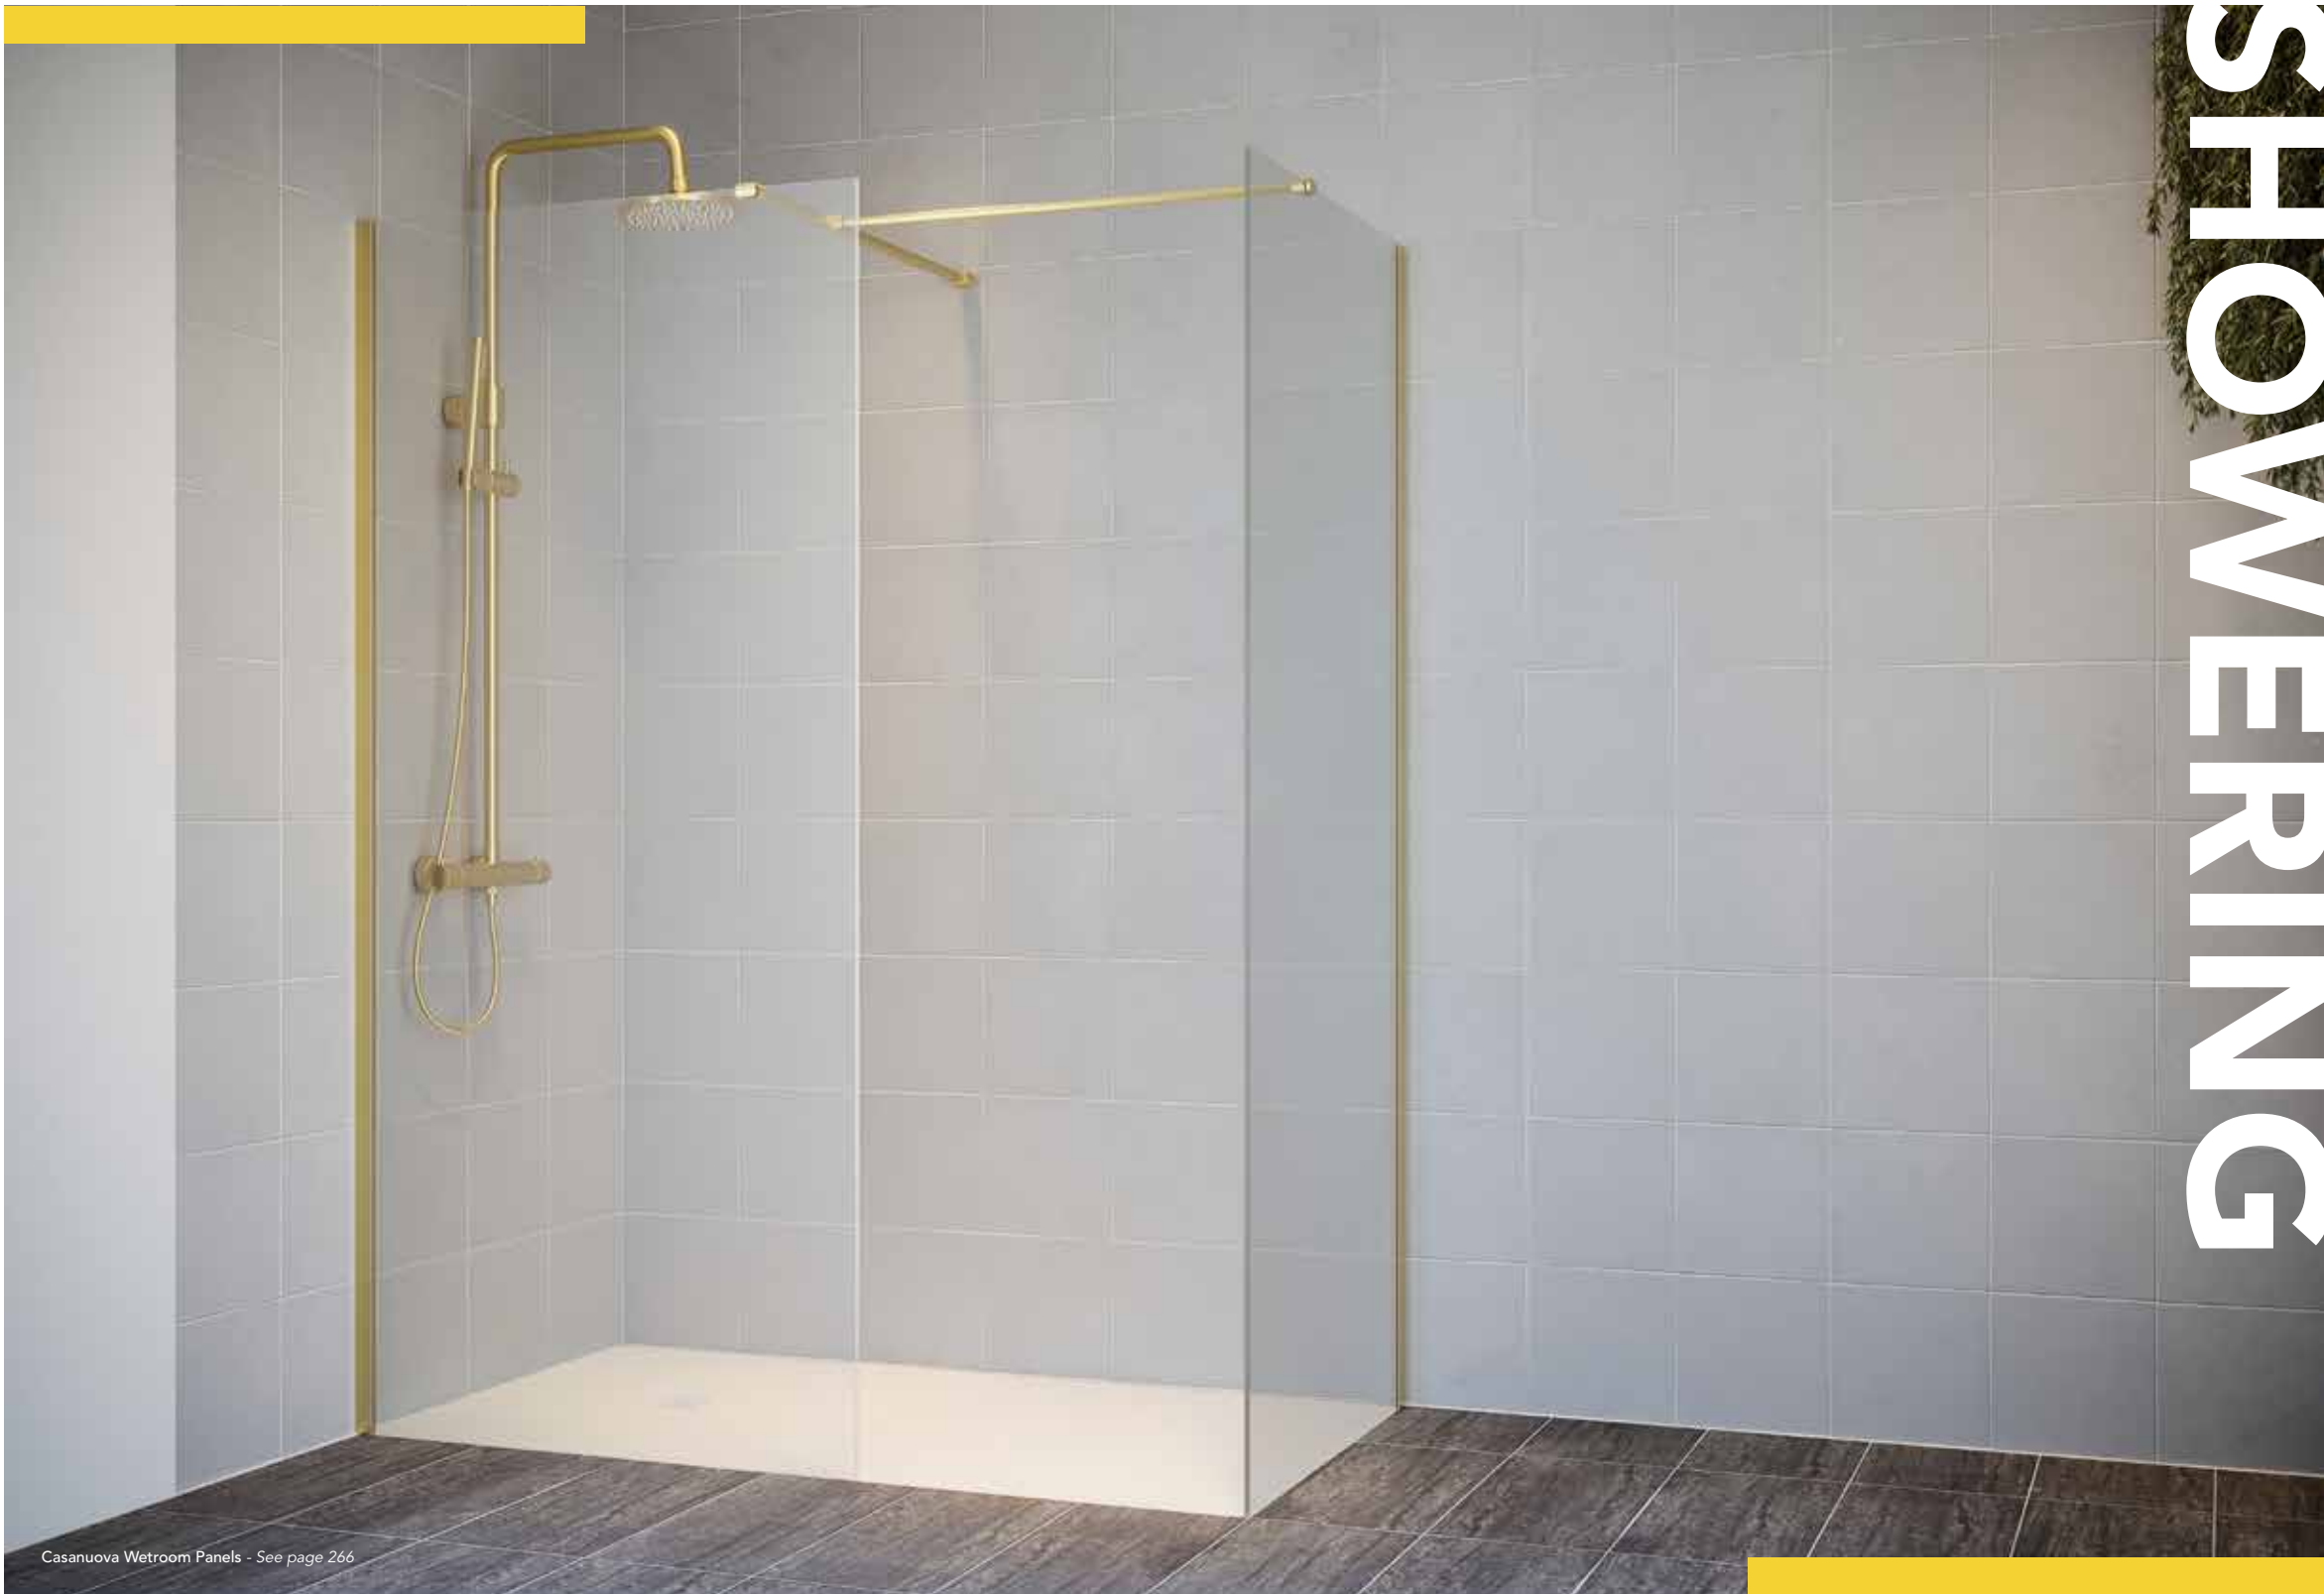

SHOWERING

Casanuova Wetroom Panels - See page 266