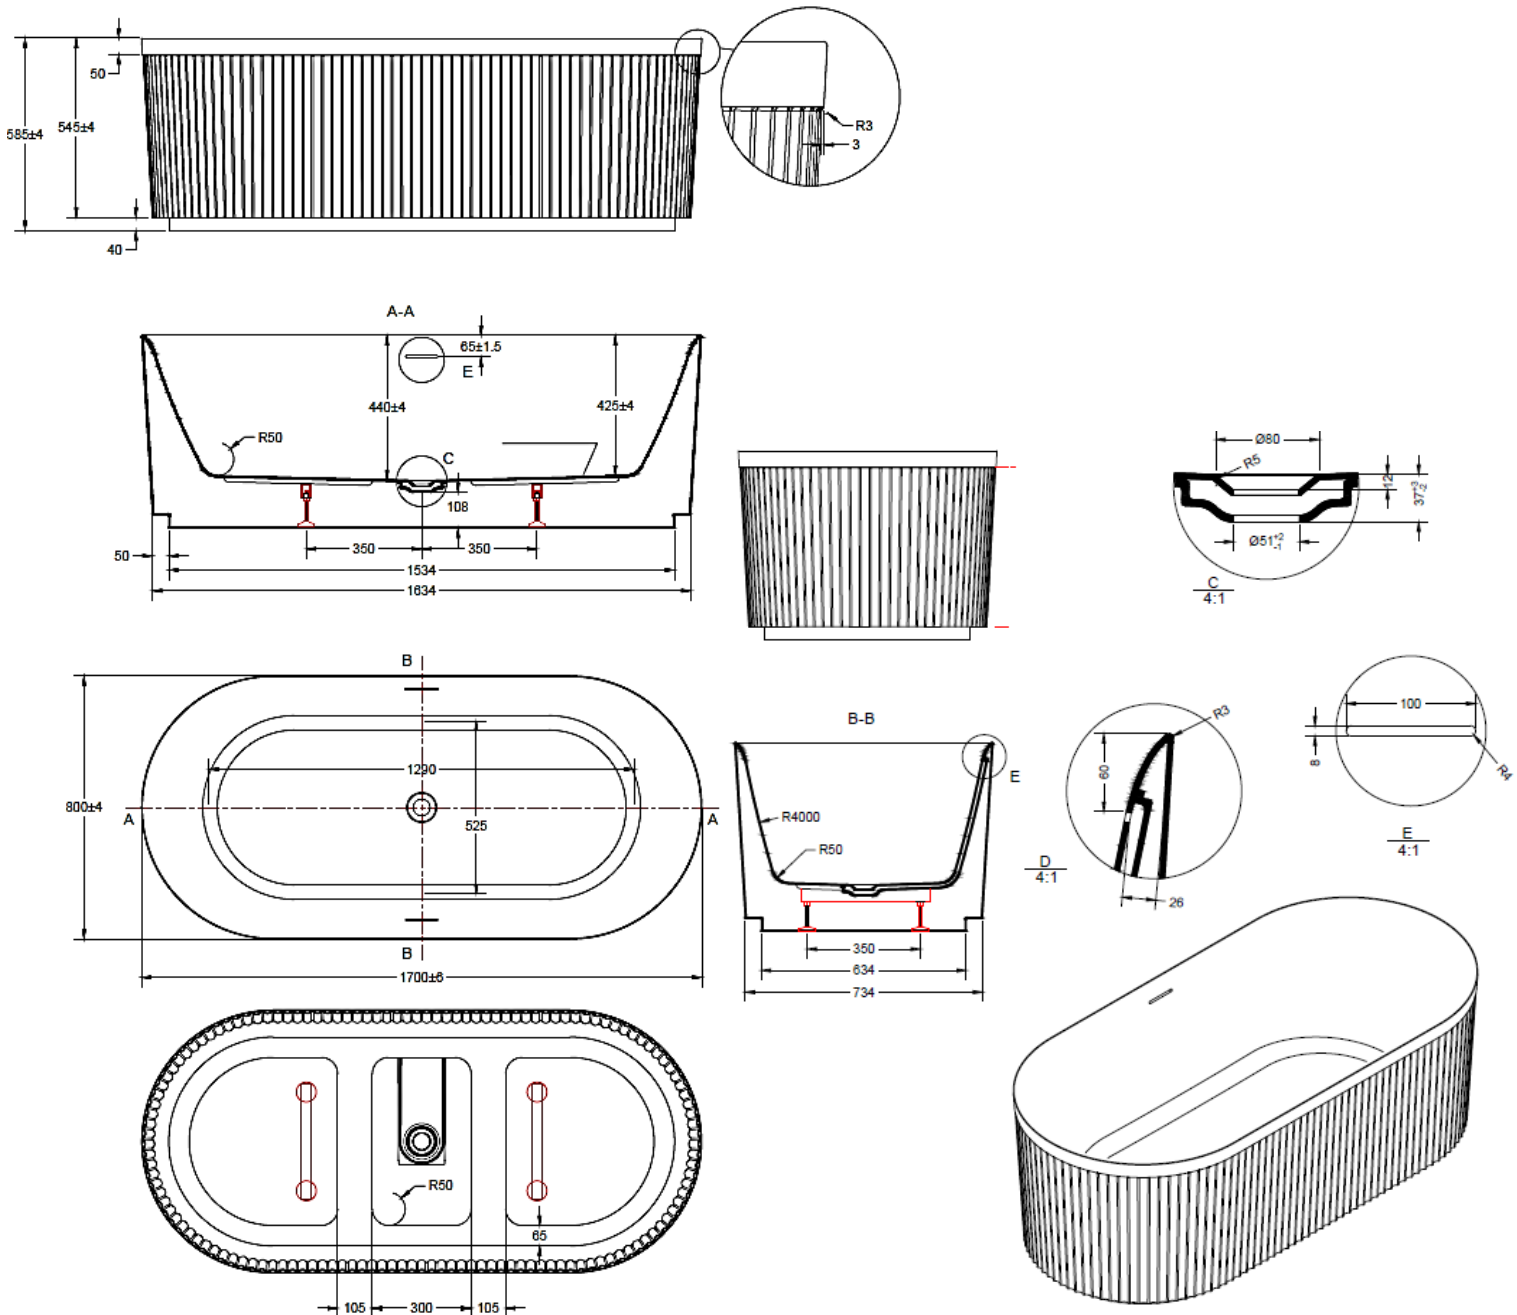

R.T. LARGE

ESTABLISHED 1969

Technical Data Information

Avara Fluted 1500 Freestanding Bath Matt Sage
AVA1500MS

INFORMATION

Product Type: Acrylic bathtub

Description: Freestanding bath

Measurement: 1700 × 800 x 585

All Dimensions are in millimetres. The information contained on this page was correct at date of issue. Fitting dimensions are provided as a guide only. Some variation may occur due to manufacturing tolerances. We pursue a policy of continuing improvement in design and performance of our products and so reserve the right to change specifications without prior notice.