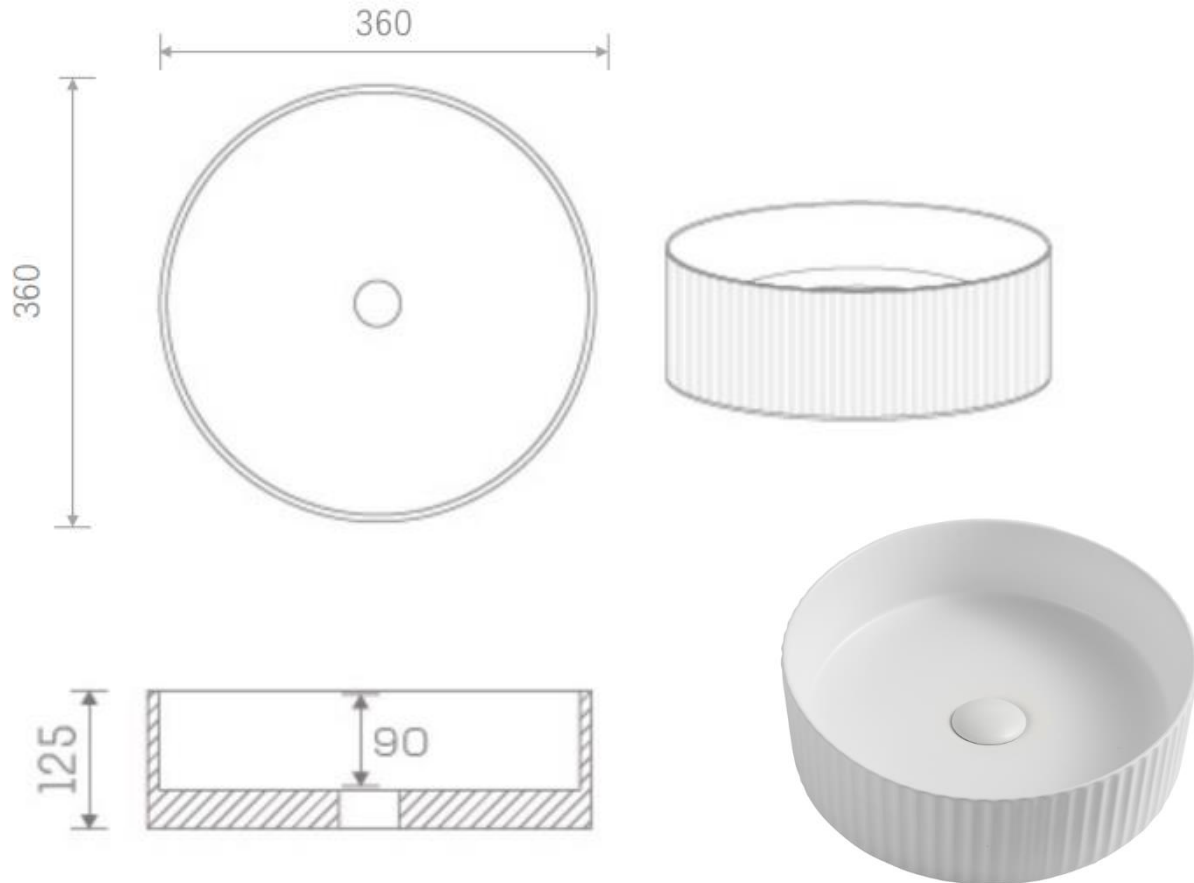

Technical Data Information

Avara Round Vessel Basin 360mm
AVA36BAS

R.T. LARGE

ESTABLISHED 1969

INFORMATION

- **Tap Hole:** No Tapholes.
- **Overflow Inc:** No.
- **Chain Stay Hole:** No.
- **Inner Bowl Depth:** 90mm.
- **Overflow Cover:** No.
- **Colour:** White.
- **Waste Type Required:** None required.

All Dimensions are in millimetres. | All Dimensions in mm have a tolerance of ± 5 mm The information contained on this page is correct at date of issue. Fitting dimensions are provided as a guide only. Some variation may occur due to manufacturing tolerances. We pursue a policy of continuing improvement in design and performance of our products and so reserve the right to change specifications without prior notice.