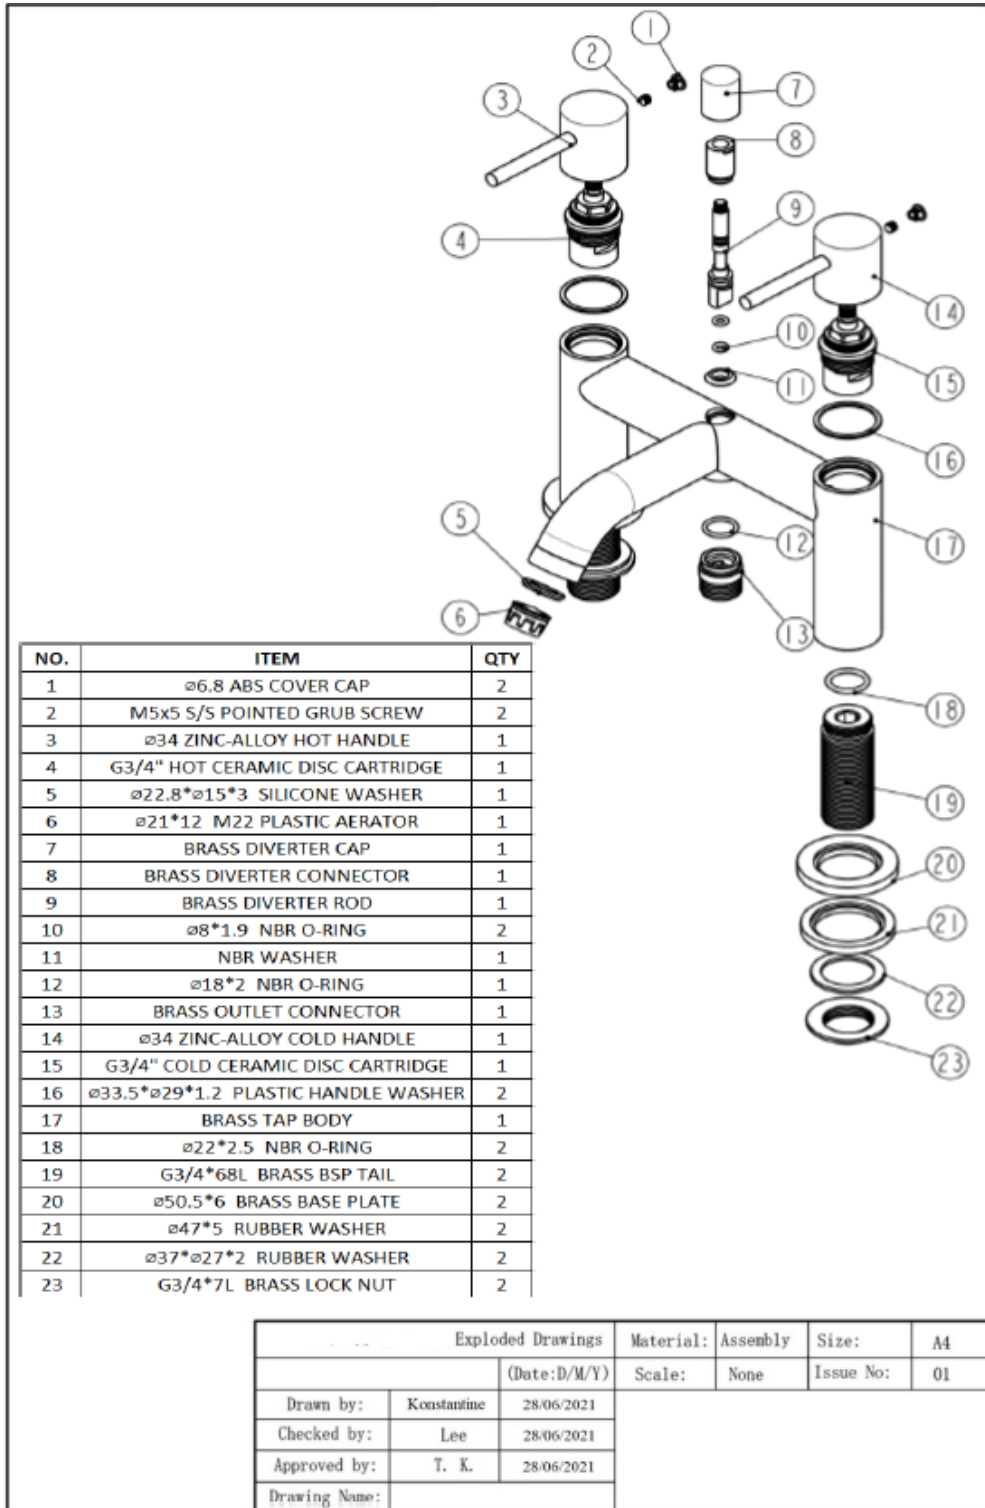

Technical Data Information

Giro Gunmetal Grey Bath Shower Mixer
AVG04MG

R.T. LARGE

ESTABLISHED 1969

INFORMATION

Construction	Brass Body (CuZn40Pb2), EN CW617N (equivalent to BS CZ122); Zinc-alloy Handles; Brass Base plates
Finishes	Chrome Finish
Product Type	Contemporary
Water Pressure	Min. 1.5 bar, Max. 6.0 bar
Plumbing Systems	Suitable for all plumbing systems, Hot and Cold water pressure preferably balanced, Max. supply pressure differential requirement no greater than 5:1
Standards	Complies with BS5412, BS EN200
Certification	WRAS approved
Cartridge	1/4 Turn 3/4" Ceramic disc valves
Aerator	M22 Spout aerator
Fitting	Brass G3/4" BSP tails
Packaging	50 x 29.5 x 38cm / carton (4 boxes), Dimension: 28 x 24 x 18cm / box; Weight: 2.63Kg / box
Guarantee	5 years against manufacturing faults (excluding serviceable parts)
Additional Information	Supplied with Chrome 1.5m smooth PVC hose, outlet hose elbow, single mode ABS handset & wall mounted ABS holder

All Dimensions are in millimetres. The information contained on this page was correct at date of issue. Fitting dimensions are provided as a guide only. Some variation may occur due to manufacturing tolerances. We pursue a policy of continuing improvement in design and performance of our products and so reserve the right to change specifications without prior notice.

R.T. LARGE

ESTABLISHED 1969

Flow Rates (Litres per minute)

System Pressure	0.1 Bar	0.2 Bar	0.3 Bar	0.5 Bar	1.0 Bar	1.5 Bar	2.0 Bar	3.0 Bar	4.0 Bar	5.0 Bar
	-	-	-	6.4	9.5	12.0	13.9	17.2	-	-

All Dimensions are in millimetres. The information contained on this page was correct at date of issue. Fitting dimensions are provided as a guide only. Some variation may occur due to manufacturing tolerances. We pursue a policy of continuing improvement in design and performance of our products and so reserve the right to change specifications without prior notice.