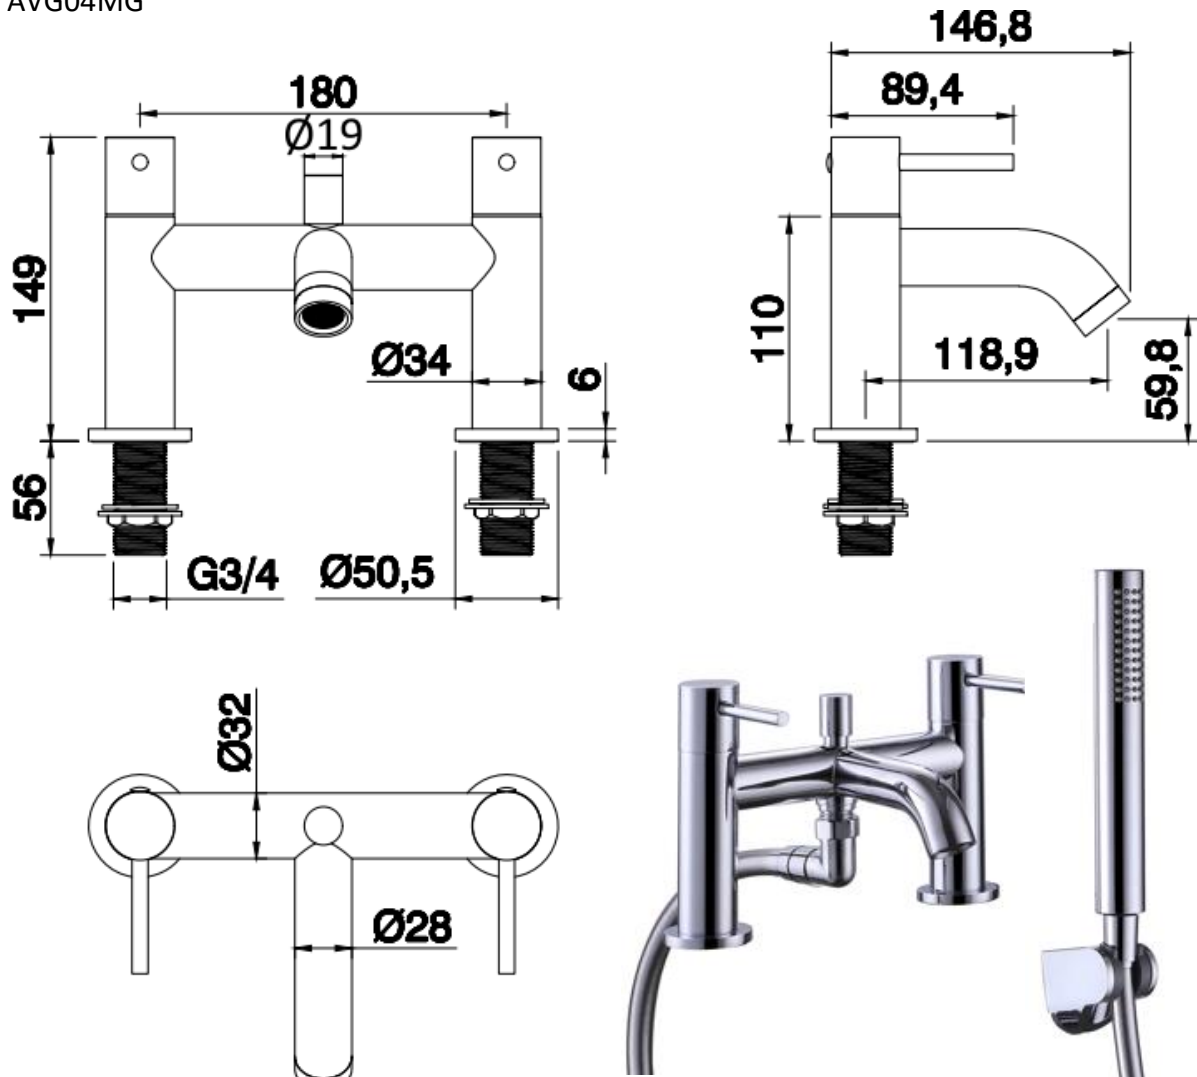

Technical Data Information

Giro Gunmetal Grey Bath Shower Mixer
AVG04MG

R.T. LARGE

ESTABLISHED 1969

INFORMATION

Construction	Brass Body (CuZn40Pb2), EN CW617N (equivalent to BS CZ122); Zinc-alloy Handles; Brass Base plates
Finishes	Chrome Finish
Product Type	Contemporary
Water Pressure	Min. 1.5 bar, Max. 6.0 bar
Plumbing Systems	Suitable for all plumbing systems, Hot and Cold water pressure preferably balanced, Max. supply pressure differential requirement no greater than 5:1
Standards	Complies with BS5412, BS EN200
Certification	WRAS approved
Cartridge	1/4 Turn 3/4" Ceramic disc valves
Aerator	M22 Spout aerator
Fitting	Brass G3/4" BSP tails
Packaging	50 x 29.5 x 38cm / carton (4 boxes), Dimension: 28 x 24 x 18cm / box; Weight: 2.63Kg / box
Guarantee	5 years against manufacturing faults (excluding serviceable parts)
Additional Information	Supplied with Chrome 1.5m smooth PVC hose, outlet hose elbow, single mode ABS handset & wall mounted ABS holder

All Dimensions are in millimetres. The information contained on this page was correct at date of issue. Fitting dimensions are provided as a guide only. Some variation may occur due to manufacturing tolerances. We pursue a policy of continuing improvement in design and performance of our products and so reserve the right to change specifications without prior notice.

R.T. LARGE

ESTABLISHED 1969

Flow Rates (Litres per minute)

System Pressure	0.1 Bar	0.2 Bar	0.3 Bar	0.5 Bar	1.0 Bar	1.5 Bar	2.0 Bar	3.0 Bar	4.0 Bar	5.0 Bar
	-	-	-	6.4	9.5	12.0	13.9	17.2	-	-

All Dimensions are in millimetres. The information contained on this page was correct at date of issue. Fitting dimensions are provided as a guide only. Some variation may occur due to manufacturing tolerances. We pursue a policy of continuing improvement in design and performance of our products and so reserve the right to change specifications without prior notice.