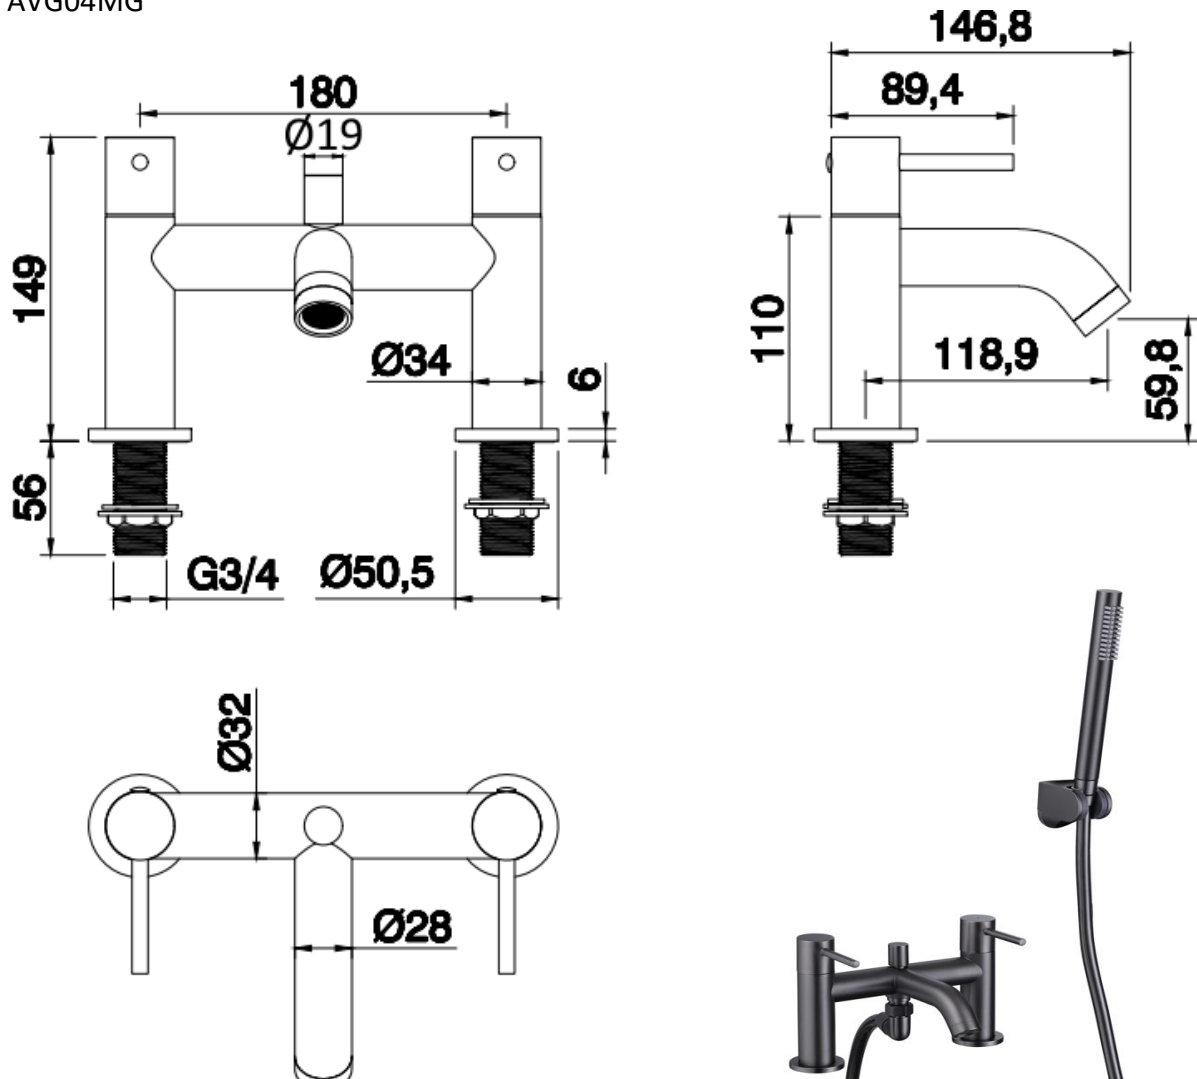

## Technical Data Information

Giro Gunmetal Grey Bath Shower Mixer  
AVG04MG

## INFORMATION

<b>Construction</b>	Brass Body; Zinc-alloy Handles
<b>Finishes</b>	Gunmetal Grey/PVD Finish
<b>Product Type</b>	Contemporary
<b>Water Pressure</b>	Min. 0.5 bar, Max. 6.0 bar
<b>Plumbing Systems</b>	Suitable for all plumbing systems, Hot and Cold water pressure preferably balanced; Max. supply pressure differential requirement no greater than 5:1
<b>Certification</b>	WRAS approval and certification
<b>Aerator</b>	Spout aerator
<b>Cartridge</b>	Ceramic disc valves
<b>Fitting</b>	G <sup>3</sup> / <sub>4</sub> " BSP tails
<b>Guarantee</b>	5 years against manufacturing faults (excluding serviceable parts)
<b>Additional Information</b>	Supplied with Gunmetal Grey 1.5m smooth PVC hose, outlet hose elbow, single mode ABS handset & wall mounted ABS holder

All Dimensions are in millimetres. The information contained on this page was correct at date of issue. Fitting dimensions are provided as a guide only. Some variation may occur due to manufacturing tolerances. We pursue a policy of continuing improvement in design and performance of our products and so reserve the right to change specifications without prior notice.

## Flow Rates (Litres per minute)

System Pressure	0.1 Bar	0.2 Bar	0.3 Bar	0.5 Bar	1.0 Bar	1.5 Bar	2.0 Bar	3.0 Bar	4.0 Bar	5.0 Bar
	5.3	-	8.9	11.6	16.6	-	22.9	26.7	-	-

All Dimensions are in millimetres. The information contained on this page was correct at date of issue. Fitting dimensions are provided as a guide only. Some variation may occur due to manufacturing tolerances. We pursue a policy of continuing improvement in design and performance of our products and so reserve the right to change specifications without prior notice.