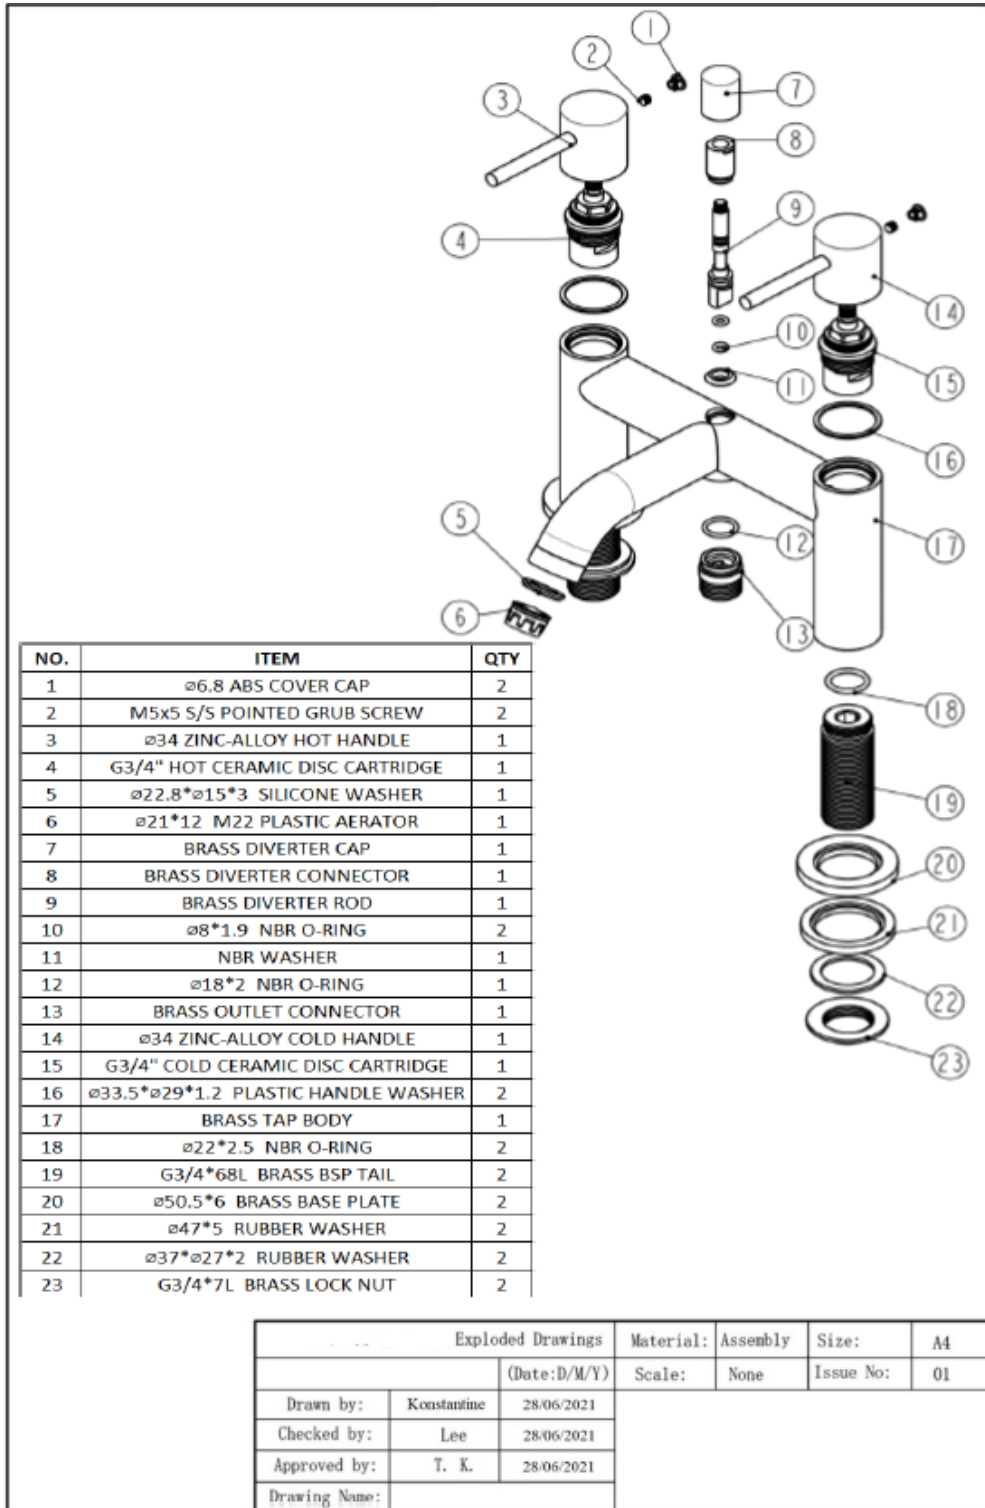

## Technical Data Information

Giro Gunmetal Grey Bath Shower Mixer  
AVG04MG

## INFORMATION

<b>Construction</b>	Brass Body; Zinc-alloy Handles
<b>Finishes</b>	Gunmetal Grey/PVD Finish
<b>Product Type</b>	Contemporary
<b>Water Pressure</b>	Min. 0.5 bar, Max. 6.0 bar
<b>Plumbing Systems</b>	Suitable for all plumbing systems, Hot and Cold water pressure preferably balanced; Max. supply pressure differential requirement no greater than 5:1
<b>Certification</b>	WRAS approval and certification
<b>Aerator</b>	Spout aerator
<b>Cartridge</b>	Ceramic disc valves
<b>Fitting</b>	G <sup>3</sup> / <sub>4</sub> " BSP tails
<b>Guarantee</b>	5 years against manufacturing faults (excluding serviceable parts)
<b>Additional Information</b>	Supplied with Gunmetal Grey 1.5m smooth PVC hose, outlet hose elbow, single mode ABS handset & wall mounted ABS holder

All Dimensions are in millimetres. The information contained on this page was correct at date of issue. Fitting dimensions are provided as a guide only. Some variation may occur due to manufacturing tolerances. We pursue a policy of continuing improvement in design and performance of our products and so reserve the right to change specifications without prior notice.

## Flow Rates (Litres per minute)

System Pressure	0.1 Bar	0.2 Bar	0.3 Bar	0.5 Bar	1.0 Bar	1.5 Bar	2.0 Bar	3.0 Bar	4.0 Bar	5.0 Bar
	5.3	-	8.9	11.6	16.6	-	22.9	26.7	-	-

All Dimensions are in millimetres. The information contained on this page was correct at date of issue. Fitting dimensions are provided as a guide only. Some variation may occur due to manufacturing tolerances. We pursue a policy of continuing improvement in design and performance of our products and so reserve the right to change specifications without prior notice.