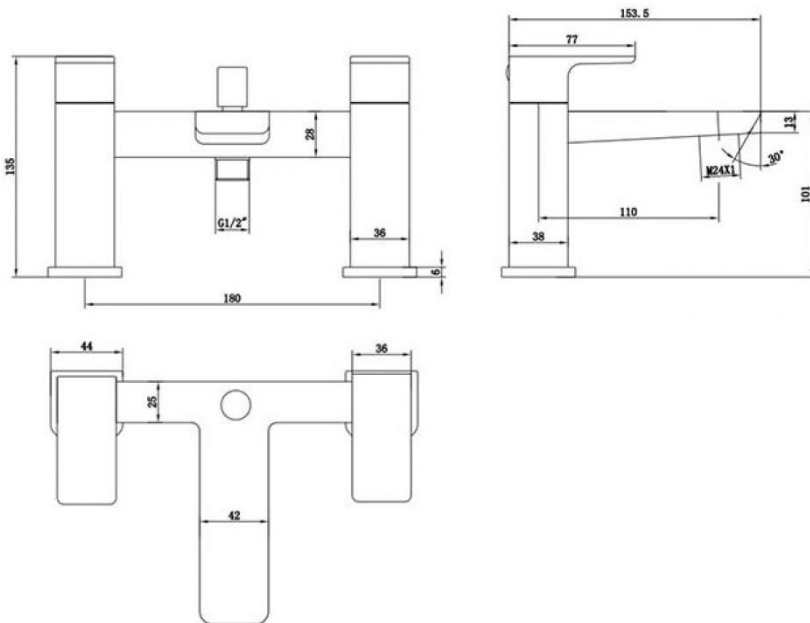

## Technical Data Information

Saldo Black Bath Shower Mixer  
AVHD04K

## INFORMATION

- Sorento Bath Shower Mixer
- Matt Black
- **Handle:** Zinc Alloy
- Core Material: Brass
- **Cartridge:** Ceramic Disc
- Aerator Spout
- **Fitting:** Brass 3/4" BSP Tails
- **Min. Pressure:** 0.1 bar
- Electroplating finish applied

All Dimensions are in millimetres. The information contained on this page was correct at date of issue. Fitting dimensions are provided as a guide only. Some variation may occur due to manufacturing tolerances. We pursue a policy of continuing improvement in design and performance of our products and so reserve the right to change specifications without prior notice.