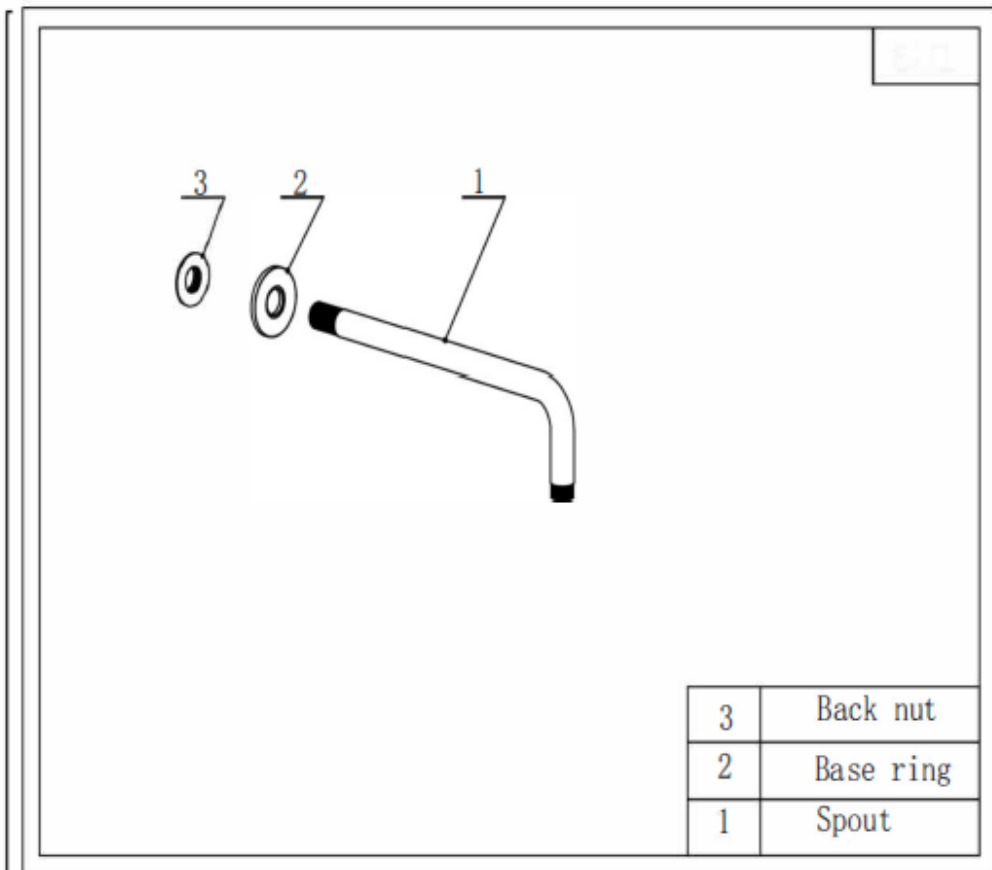

Technical Data Information

Round Brushed Brass 300mm Shower Arm
AVSA01BB

INFORMATION

Construction	Brass Body (CuZn40Pb18)
Finishes	Brush Brass/ PVD Finish
Product Type	Contemporary
Plumbing Systems	Suitable for all plumbing systems
Certification	-
Fitting	G1/2" BSP
Packaging	47 x 41 x 38cm / carton (50 boxes / carton)
Guarantee	5 years against manufacturing faults (excluding serviceable parts).
Additional Information	-

R.T. LARGE

ESTABLISHED 1969

Alfred Victoria Exploded Drawings			Material:	Assembly	Size:	A4
(Date:D/M/Y)			Scale:	None	Issue No:	01
Drawn by:	Sherman	16/05/2016				
Checked by:	Lee	16/05/2016				
Approved by:	T. K.	16/05/2016				
Drawing Name:						