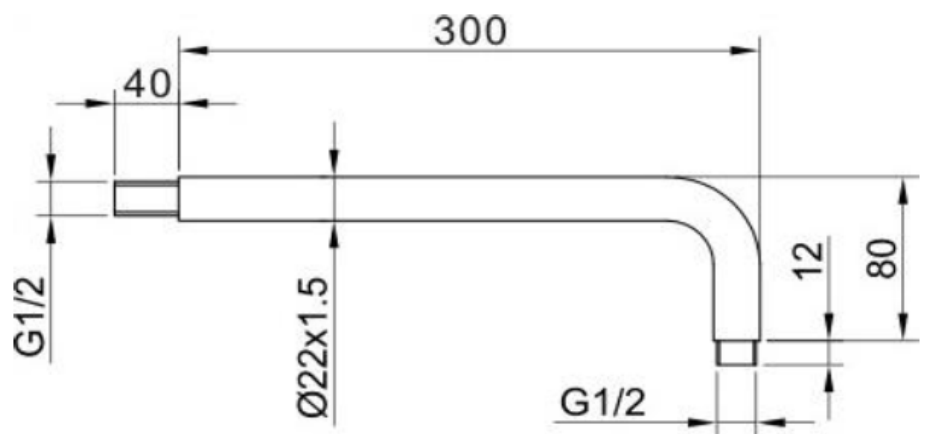

Technical Data Information

Round Brushed Brass 300mm Shower Arm
AVSA01BB

INFORMATION

Construction	Brass Body (CuZn40Pb18)
Finishes	Brush Brass/ PVD Finish
Product Type	Contemporary
Plumbing Systems	Suitable for all plumbing systems
Certification	-
Fitting	G1/2" BSP
Packaging	47 x 41 x 38cm / carton (50 boxes / carton)
Guarantee	5 years against manufacturing faults (excluding serviceable parts).
Additional Information	-

All Dimensions are in millimetres. The information contained on this page was correct at date of issue. Fitting dimensions are provided as a guide only. Some variation may occur due to manufacturing tolerances. We pursue a policy of continuing improvement in design and performance of our products and so reserve the right to change specifications without prior notice.

R.T. LARGE

ESTABLISHED 1969

Alfred Victoria Exploded Drawings			Material:	Assembly	Size:	A4
(Date:D/M/Y)			Scale:	None	Issue No:	01
Drawn by:	Sherman	16/05/2016				
Checked by:	Lee	16/05/2016				
Approved by:	T. K.	16/05/2016				
Drawing Name:						