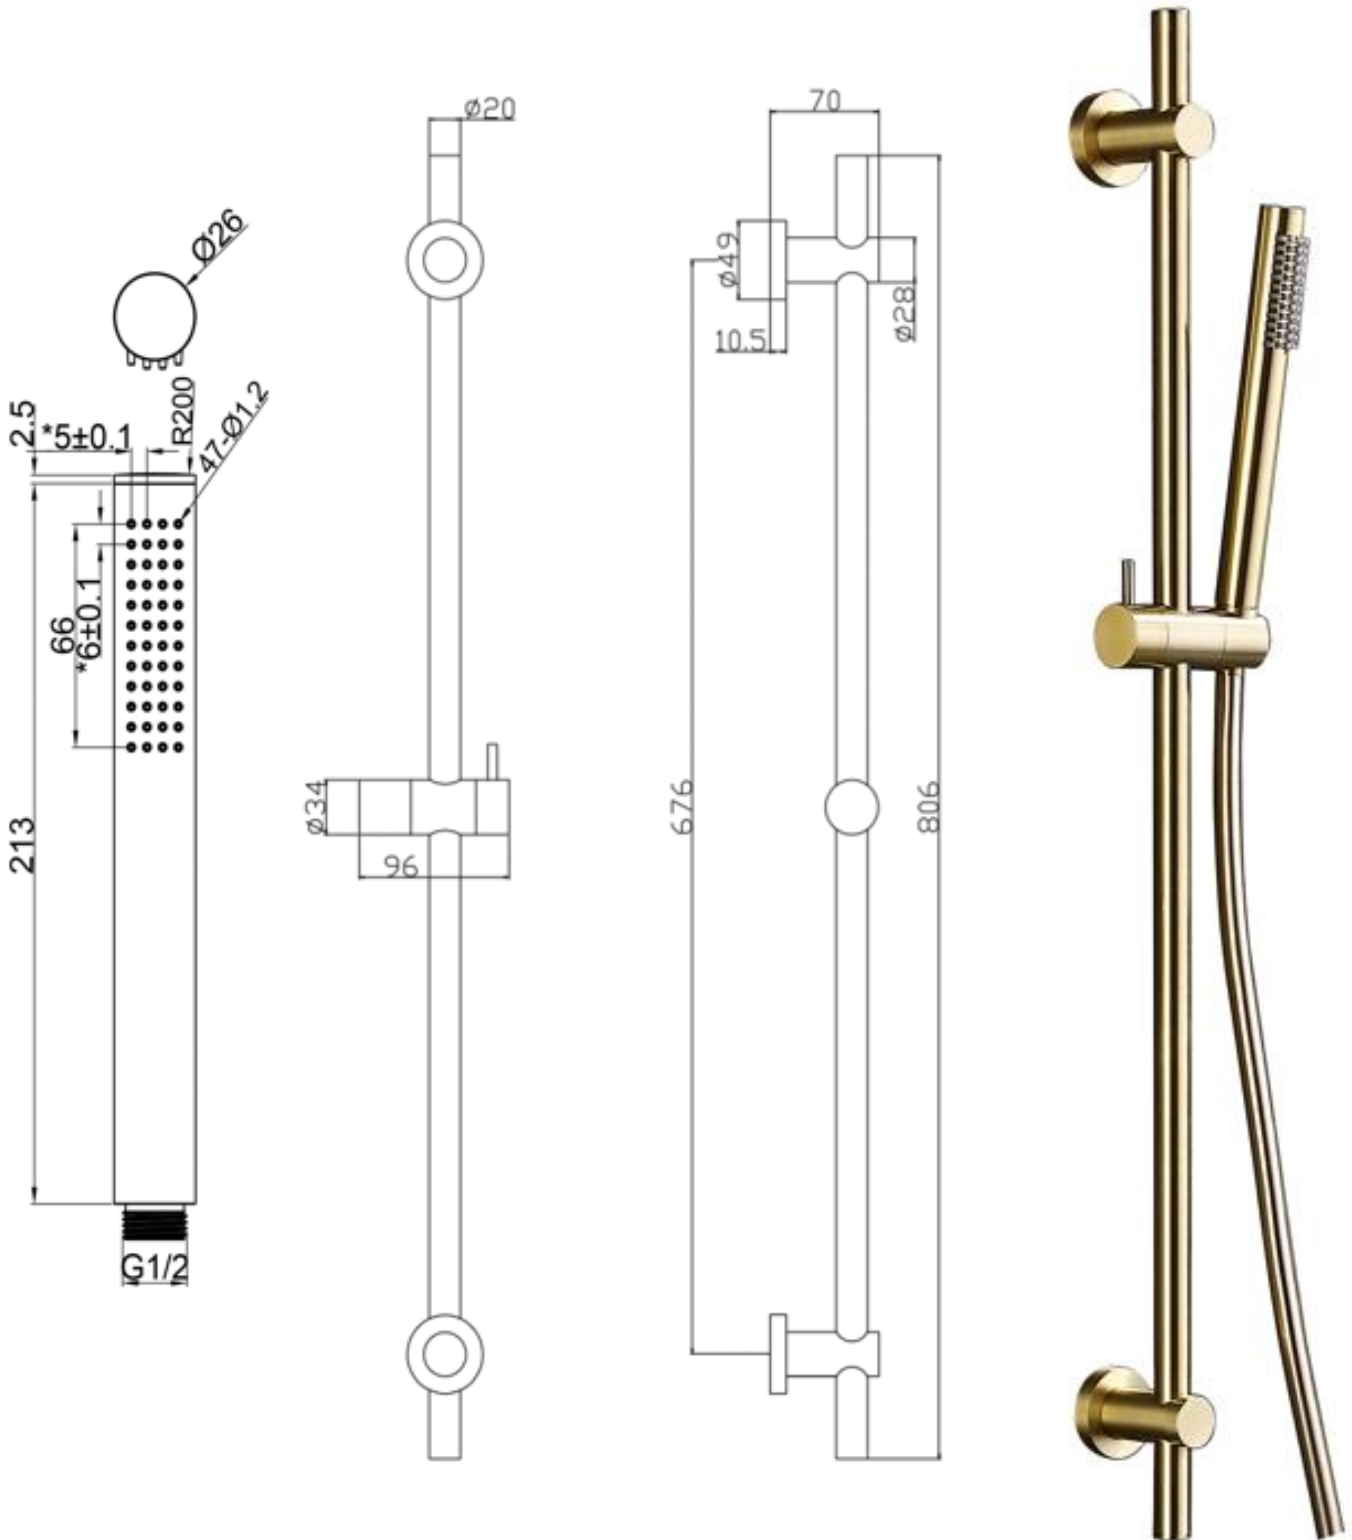

Technical Data Information

Round Brushed Brass Slide Rail Pencil handset
AVSR02ABB

R.T. LARGE

ESTABLISHED 1969

All Dimensions are in millimetres. The information contained on this page was correct at date of issue. Fitting dimensions are provided as a guide only. Some variation may occur due to manufacturing tolerances. We pursue a policy of continuing improvement in design and performance of our products and so reserve the right to change specifications without prior notice.