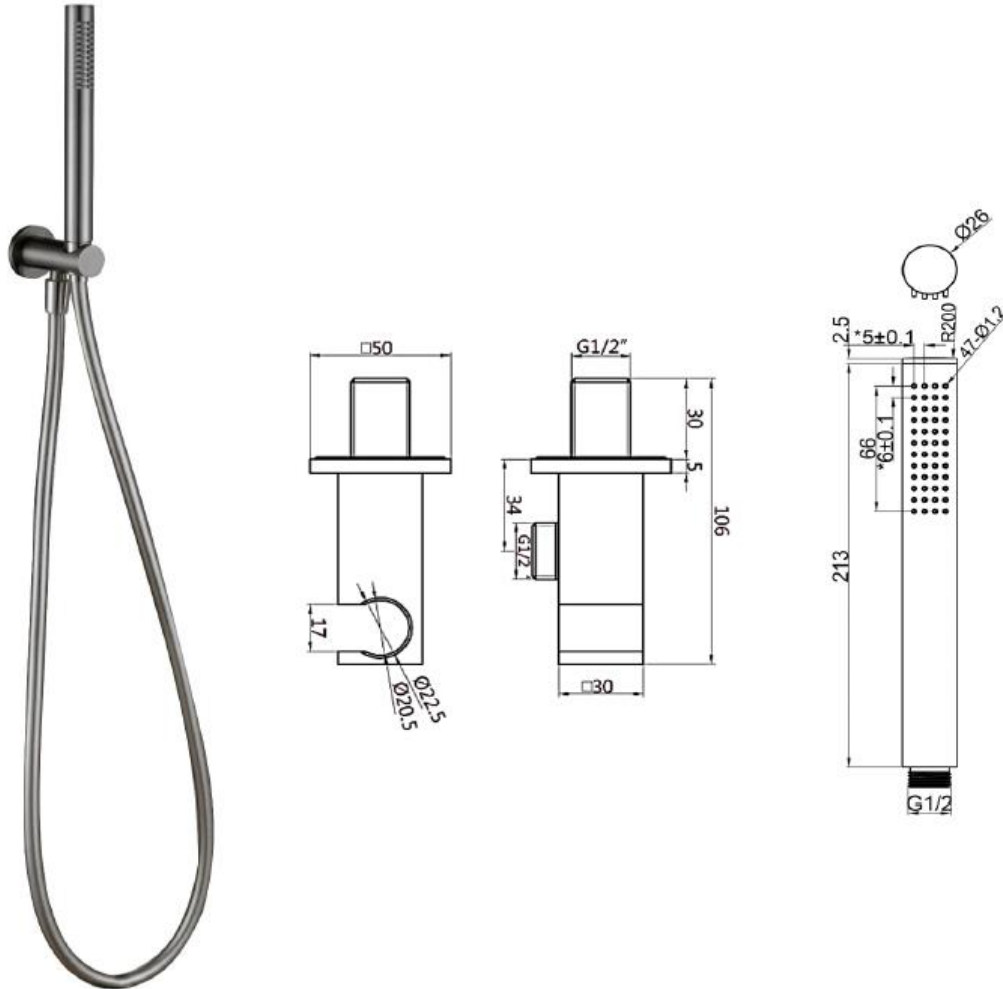

## Technical Data Information

Round Gunmetal Grey Outlet and Parking Bracket inc. Handset & Hose  
AVWB12MG

## INFORMATION

<b>Construction</b>	Brass
<b>Finishes</b>	Gunmetal Grey/PVD Finish
<b>Product Type</b>	Contemporary
<b>Plumbing Systems</b>	Suitable for all plumbing systems, Hot and Cold water pressure preferably balanced Max. supply pressure differential requirement no greater than 5:1
<b>Fitting</b>	G 1/2" BSP
<b>Packaging</b>	53.5 x 35.5 x 42cm / carton (20 boxes), Dimension: 26.5 x 17 x 8cm / box; Weight: 0.93Kg / box
<b>Guarantee</b>	5 year against manufacturing faults (excluding serviceable parts)
<b>Additional Information</b>	1. Brass handset 2. 1.5m PVC shower hose 3. Intergrated wall elbow outlet

All Dimensions are in millimetres. The information contained on this page was correct at date of issue. Fitting dimensions are provided as a guide only. Some variation may occur due to manufacturing tolerances. We pursue a policy of continuing improvement in design and performance of our products and so reserve the right to change specifications without prior notice.

# R.T. LARGE

ESTABLISHED 1969

All Dimensions are in millimetres. The information contained on this page was correct at date of issue. Fitting dimensions are provided as a guide only. Some variation may occur due to manufacturing tolerances. We pursue a policy of continuing improvement in design and performance of our products and so reserve the right to change specifications without prior notice.