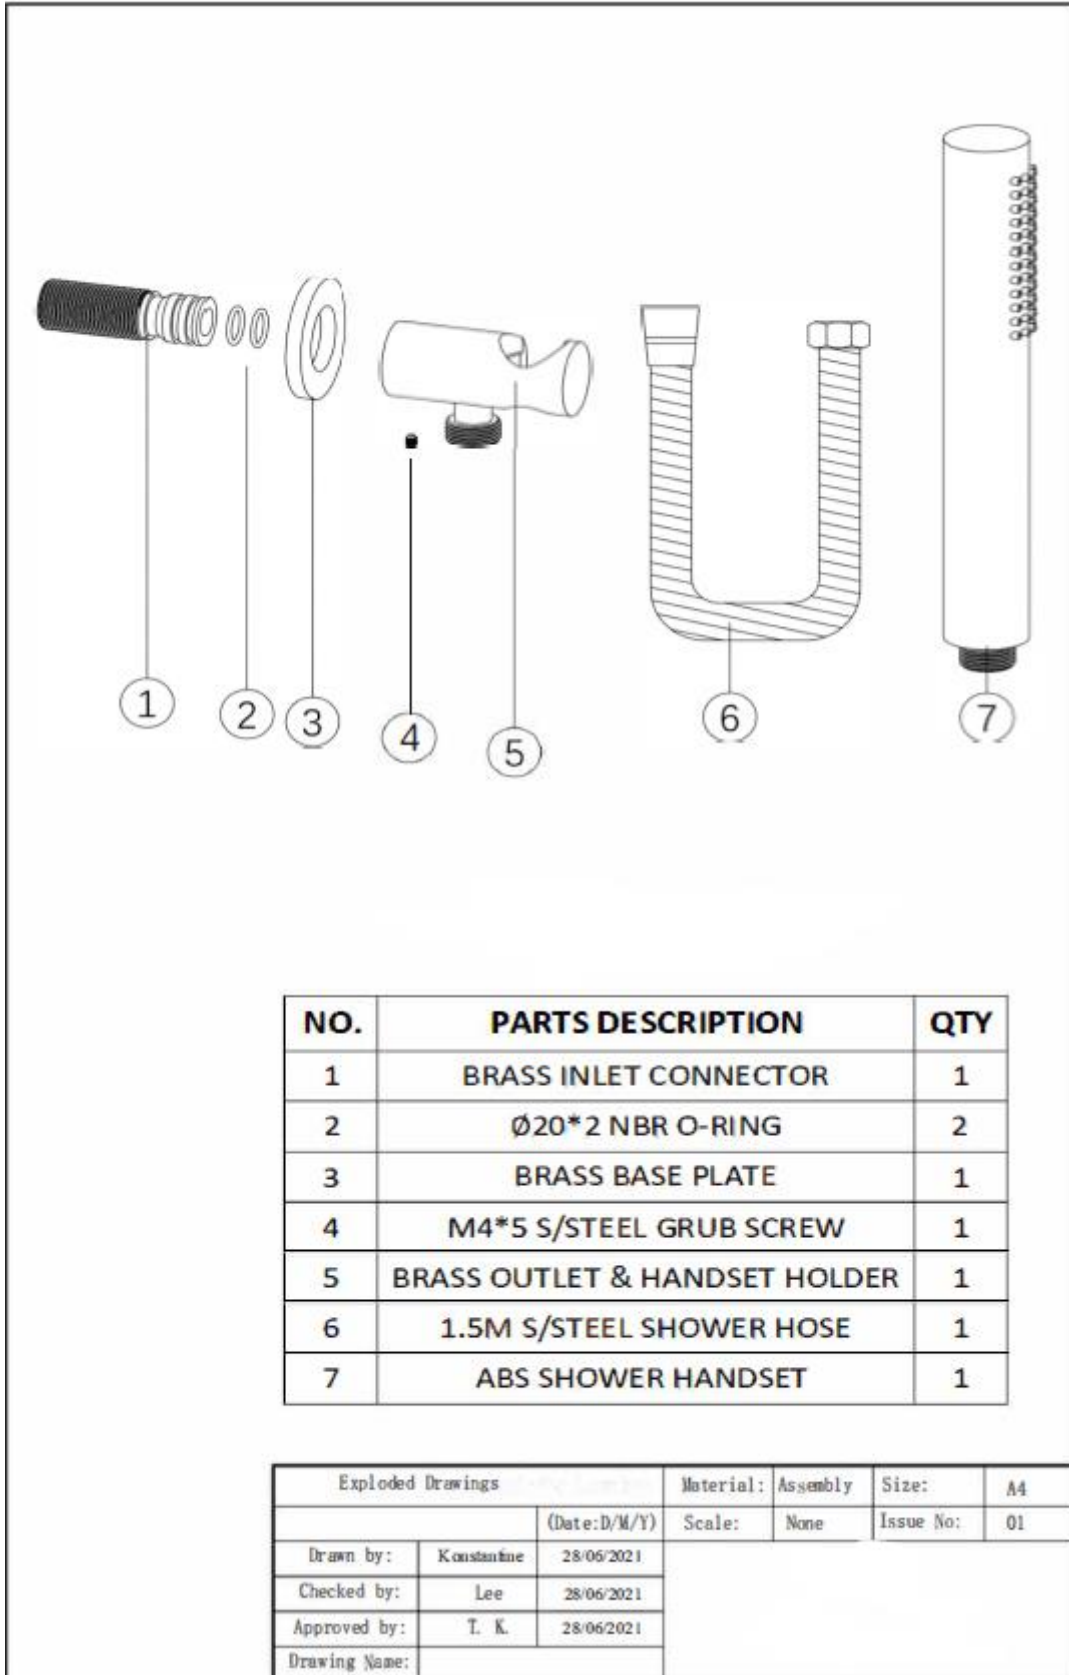

## Technical Data Information

Round Gunmetal Grey Outlet and Parking Bracket inc. Handset & Hose  
AVWB12MG

## INFORMATION

<b>Construction</b>	Brass
<b>Finishes</b>	Gunmetal Grey/PVD Finish
<b>Product Type</b>	Contemporary
<b>Plumbing Systems</b>	Suitable for all plumbing systems, Hot and Cold water pressure preferably balanced Max. supply pressure differential requirement no greater than 5:1
<b>Fitting</b>	G 1/2" BSP
<b>Packaging</b>	53.5 x 35.5 x 42cm / carton (20 boxes), Dimension: 26.5 x 17 x 8cm / box; Weight: 0.93Kg / box
<b>Guarantee</b>	5 year against manufacturing faults (excluding serviceable parts)
<b>Additional Information</b>	1. Brass handset 2. 1.5m PVC shower hose 3. Intergrated wall elbow outlet

All Dimensions are in millimetres. The information contained on this page was correct at date of issue. Fitting dimensions are provided as a guide only. Some variation may occur due to manufacturing tolerances. We pursue a policy of continuing improvement in design and performance of our products and so reserve the right to change specifications without prior notice.

# R.T. LARGE

ESTABLISHED 1969

All Dimensions are in millimetres. The information contained on this page was correct at date of issue. Fitting dimensions are provided as a guide only. Some variation may occur due to manufacturing tolerances. We pursue a policy of continuing improvement in design and performance of our products and so reserve the right to change specifications without prior notice.