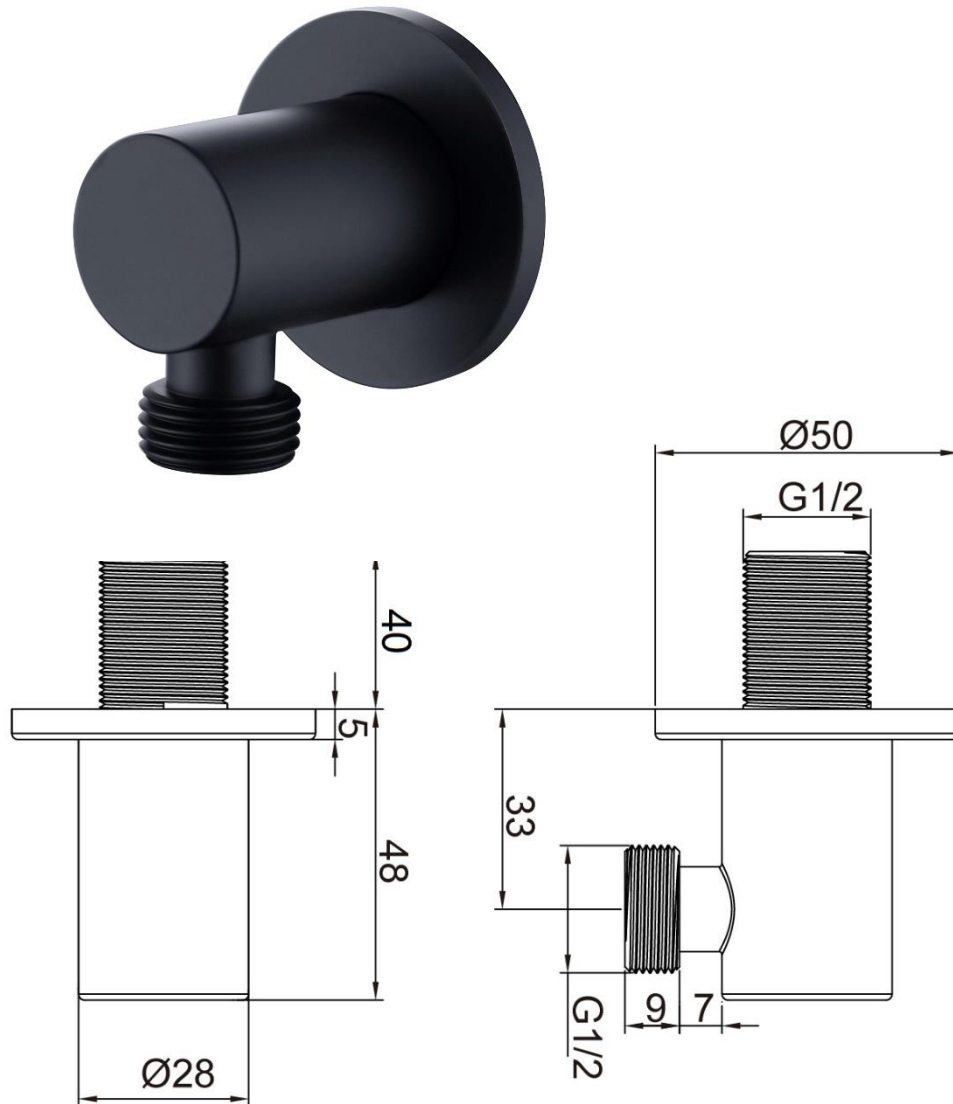

Technical Data Information

Round Black Outlet Elbow

AVWE01K

R.T. LARGE

ESTABLISHED 1969

INFORMATION

Construction	Brass Body (CuZn40Pb18)
Finishes	Matt Black/Electroplating Finish
Product Type	Contemporary
Plumbing Systems	Suitable for all plumbing systems
Certification	Manufactured to comply with WRAS
Fitting	G1/2" BSP
Packaging	32x25.5x26cm/carton(50 boxes / carton)
Guarantee	1 year against manufacturing faults (excluding serviceable parts).

All Dimensions are in millimetres. The information contained on this page was correct at date of issue. Fitting dimensions are provided as a guide only. Some variation may occur due to manufacturing tolerances. We pursue a policy of continuing improvement in design and performance of our products and so reserve the right to change specifications without prior notice.

R.T. LARGE

ESTABLISHED 1969

All Dimensions are in millimetres. The information contained on this page was correct at date of issue. Fitting dimensions are provided as a guide only. Some variation may occur due to manufacturing tolerances. We pursue a policy of continuing improvement in design and performance of our products and so reserve the right to change specifications without prior notice.