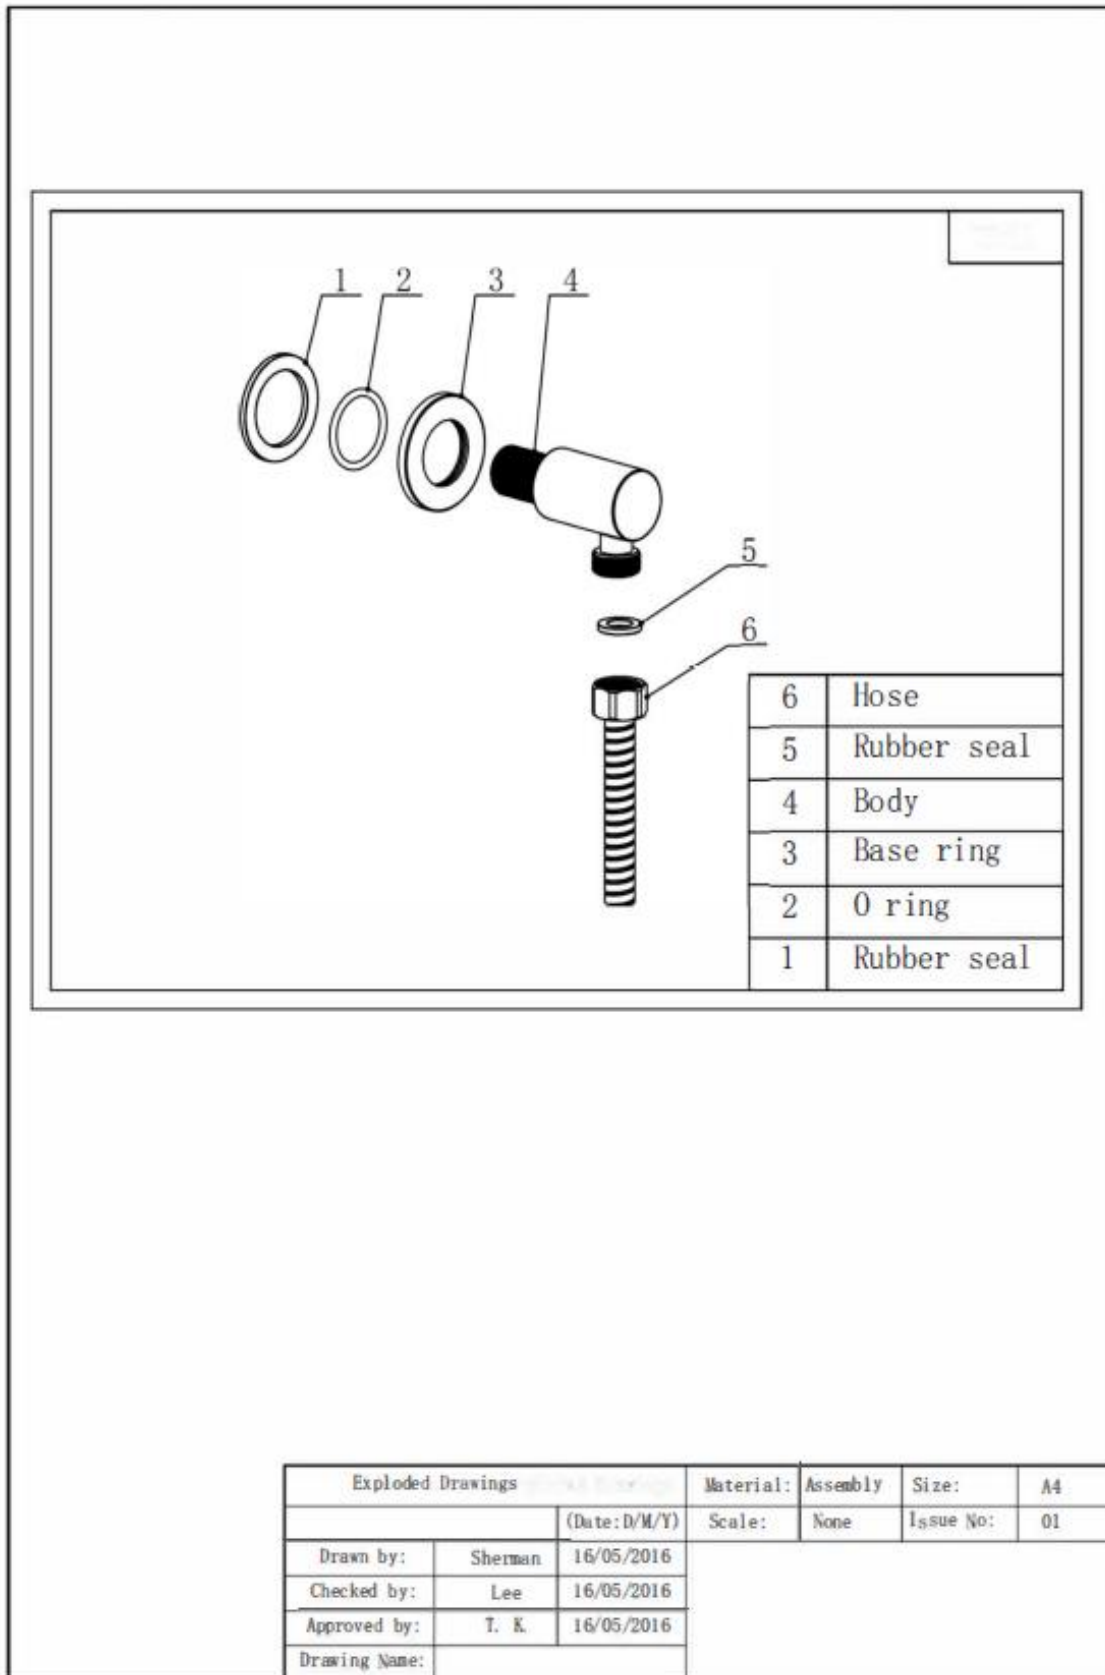

Technical Data Information

Round Black Outlet Elbow

AVWE01K

R.T. LARGE

ESTABLISHED 1969

INFORMATION

Construction	Brass Body (CuZn40Pb18)
Finishes	Matt Black/Electroplating Finish
Product Type	Contemporary
Plumbing Systems	Suitable for all plumbing systems
Certification	Manufactured to comply with WRAS
Fitting	G1/2" BSP
Packaging	32x25.5x26cm/carton(50 boxes / carton)
Guarantee	1 year against manufacturing faults (excluding serviceable parts).

All Dimensions are in millimetres. The information contained on this page was correct at date of issue. Fitting dimensions are provided as a guide only. Some variation may occur due to manufacturing tolerances. We pursue a policy of continuing improvement in design and performance of our products and so reserve the right to change specifications without prior notice.

R.T. LARGE

ESTABLISHED 1969

All Dimensions are in millimetres. The information contained on this page was correct at date of issue. Fitting dimensions are provided as a guide only. Some variation may occur due to manufacturing tolerances. We pursue a policy of continuing improvement in design and performance of our products and so reserve the right to change specifications without prior notice.