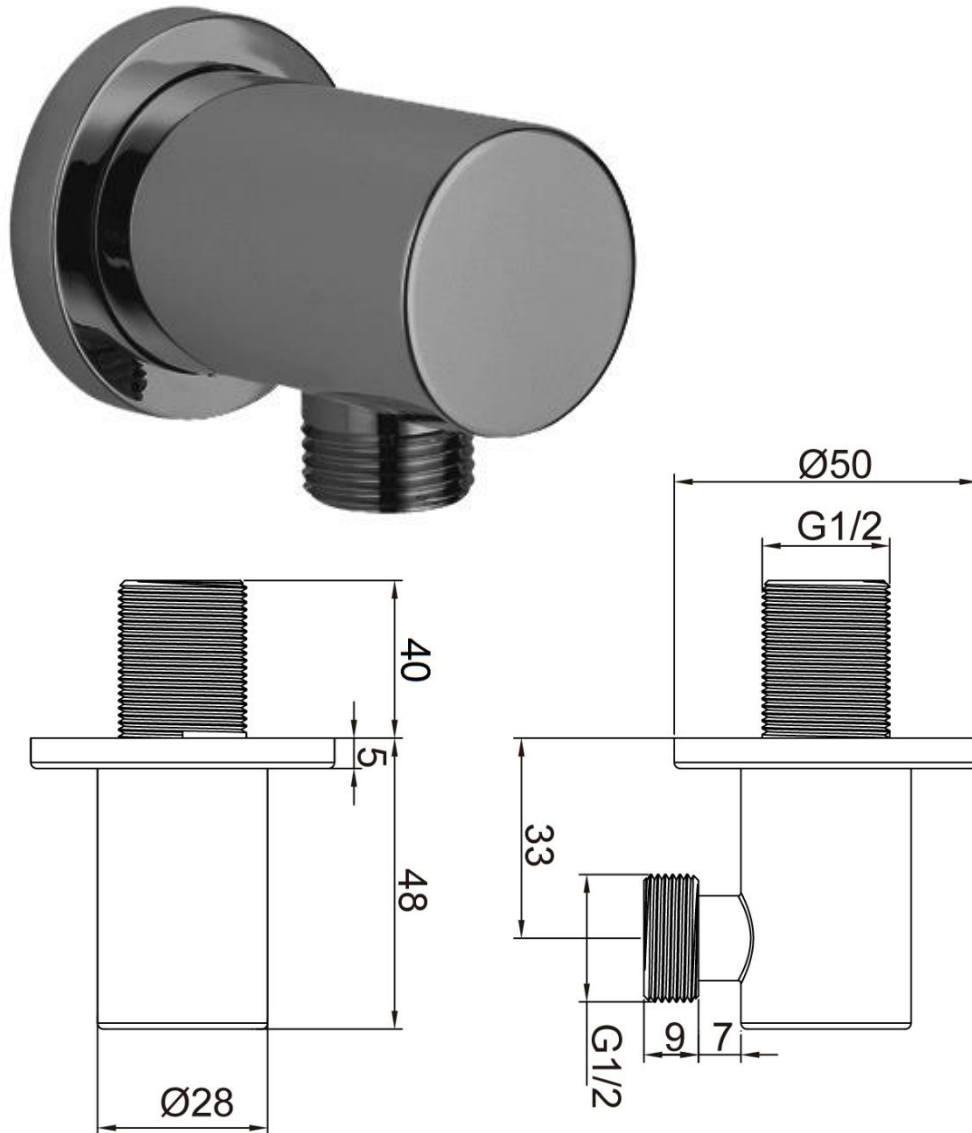

Technical Data Information

Round Gunmetal Grey Outlet Elbow
AVWE01MG

R.T. LARGE

ESTABLISHED 1969

INFORMATION

Construction	Brass Body (CuZn40Pb18)
Finishes	Gunmetal/PVD Finish
Product Type	Contemporary
Plumbing Systems	Suitable for all plumbing systems
Certification	Manufactured to comply with WRAS
Fitting	G1/2" BSP
Packaging	32x25.5x26cm/carton(50 boxes / carton)
Guarantee	1 year against manufacturing faults (excluding serviceable parts).

All Dimensions are in millimetres. The information contained on this page was correct at date of issue. Fitting dimensions are provided as a guide only. Some variation may occur due to manufacturing tolerances. We pursue a policy of continuing improvement in design and performance of our products and so reserve the right to change specifications without prior notice.

R.T. LARGE

ESTABLISHED 1969

All Dimensions are in millimetres. The information contained on this page was correct at date of issue. Fitting dimensions are provided as a guide only. Some variation may occur due to manufacturing tolerances. We pursue a policy of continuing improvement in design and performance of our products and so reserve the right to change specifications without prior notice.