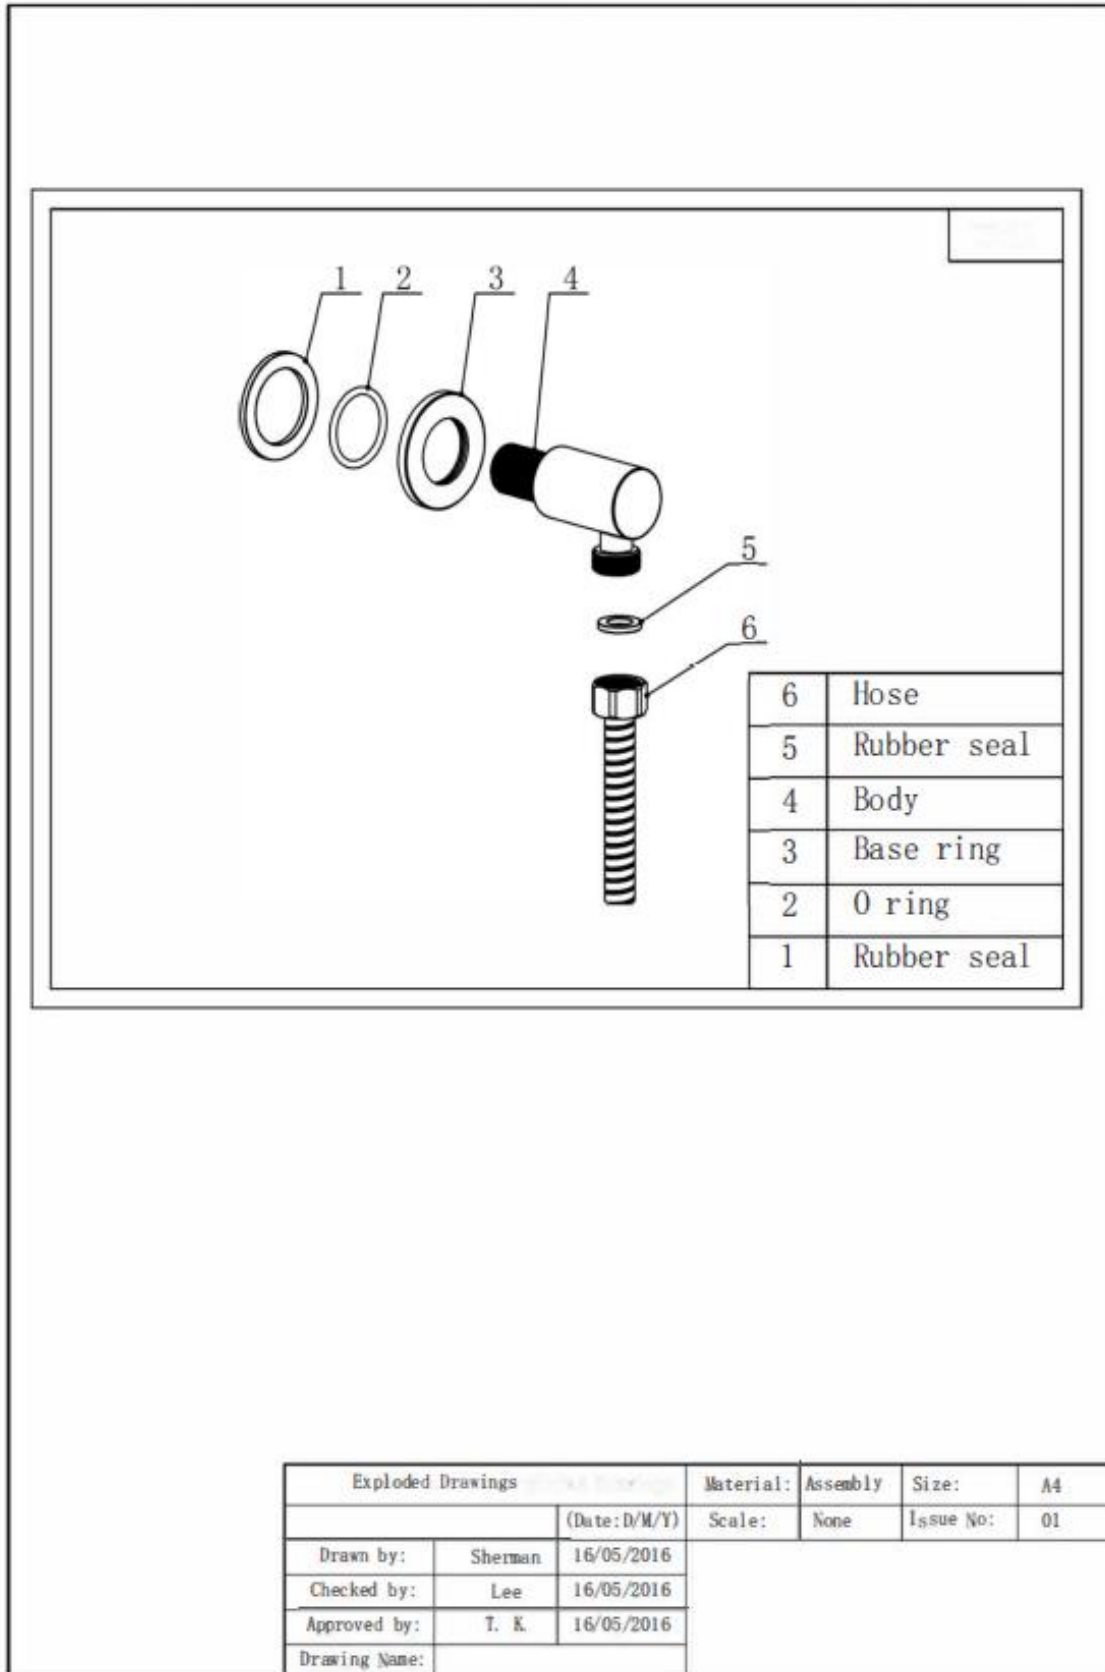

Technical Data Information

Round Gunmetal Grey Outlet Elbow
AVWE01MG

R.T. LARGE

ESTABLISHED 1969

INFORMATION

Construction	Brass Body (CuZn40Pb18)
Finishes	Gunmetal/PVD Finish
Product Type	Contemporary
Plumbing Systems	Suitable for all plumbing systems
Certification	Manufactured to comply with WRAS
Fitting	G1/2" BSP
Packaging	32x25.5x26cm/carton(50 boxes / carton)
Guarantee	1 year against manufacturing faults (excluding serviceable parts).

All Dimensions are in millimetres. The information contained on this page was correct at date of issue. Fitting dimensions are provided as a guide only. Some variation may occur due to manufacturing tolerances. We pursue a policy of continuing improvement in design and performance of our products and so reserve the right to change specifications without prior notice.

R.T. LARGE

ESTABLISHED 1969

All Dimensions are in millimetres. The information contained on this page was correct at date of issue. Fitting dimensions are provided as a guide only. Some variation may occur due to manufacturing tolerances. We pursue a policy of continuing improvement in design and performance of our products and so reserve the right to change specifications without prior notice.