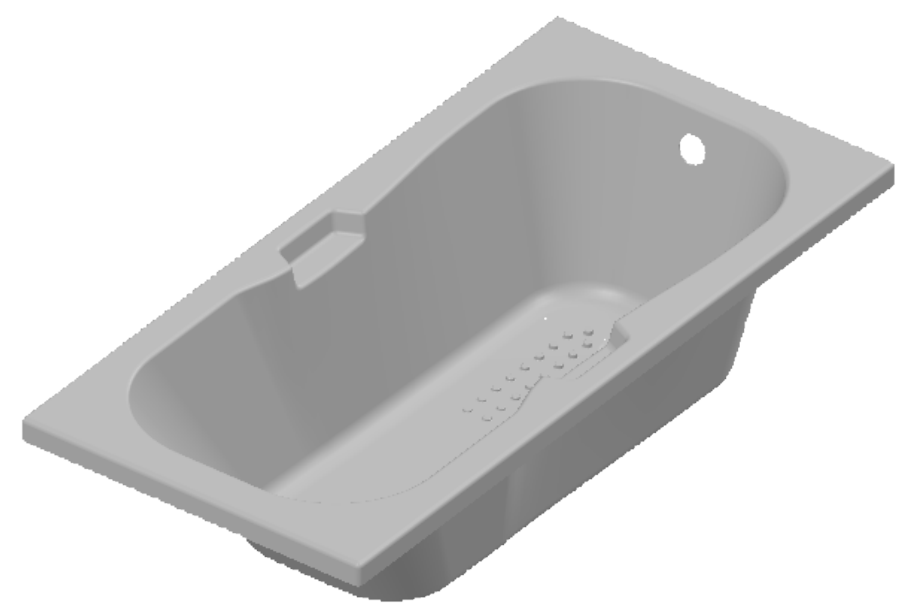

SECTION BL-BL
SCALE 1 : 10

SECTION BJ-BJ
SCALE 1 : 10

Water Capacity (Litres): 140	Material : Acrylic	Dim In mm	Product: PROLUNA 150x70 WHITE
water capacity with tolerance +/-10%			Tolerances : +/- 5mm

WEIGHT: