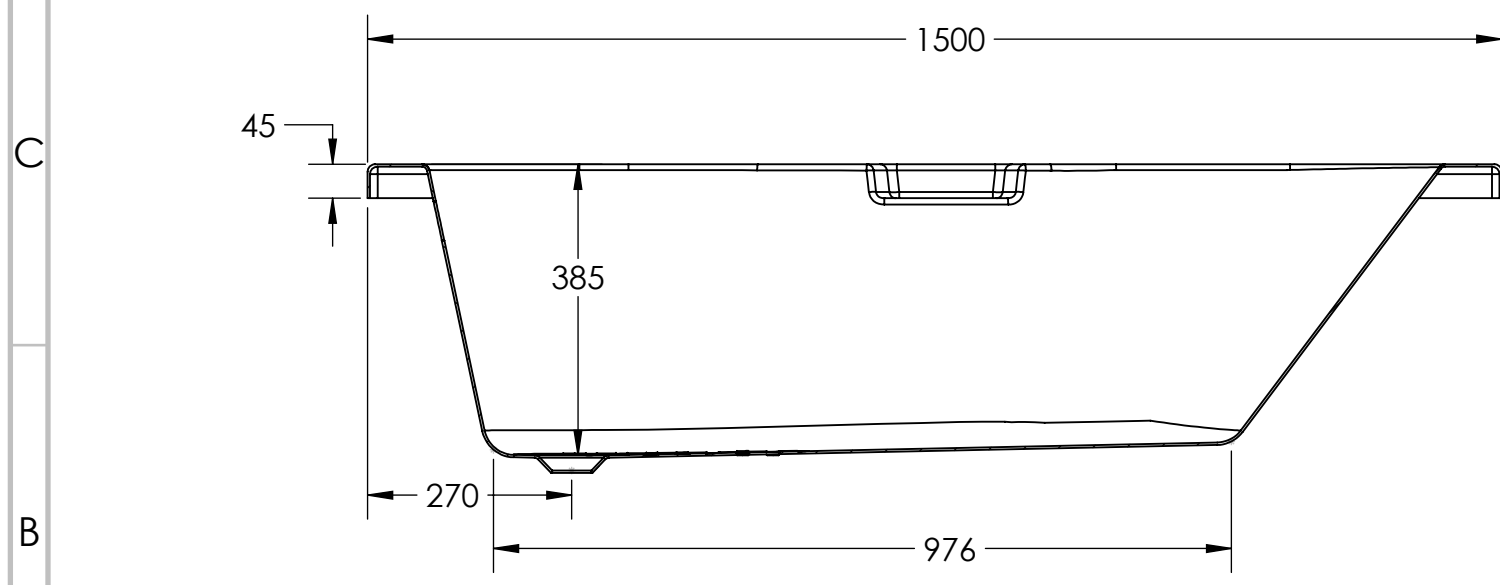

SECTION BL-BL
SCALE 1 : 10

SECTION BJ-BJ
SCALE 1 : 10

Water Capacity (Litres): 140	Material : Acrylic	Dim In mm	Product: PROLUNA 150x70 WHITE
water capacity with tolerance +/-10%			Tolerances : +/- 5mm

WEIGHT: