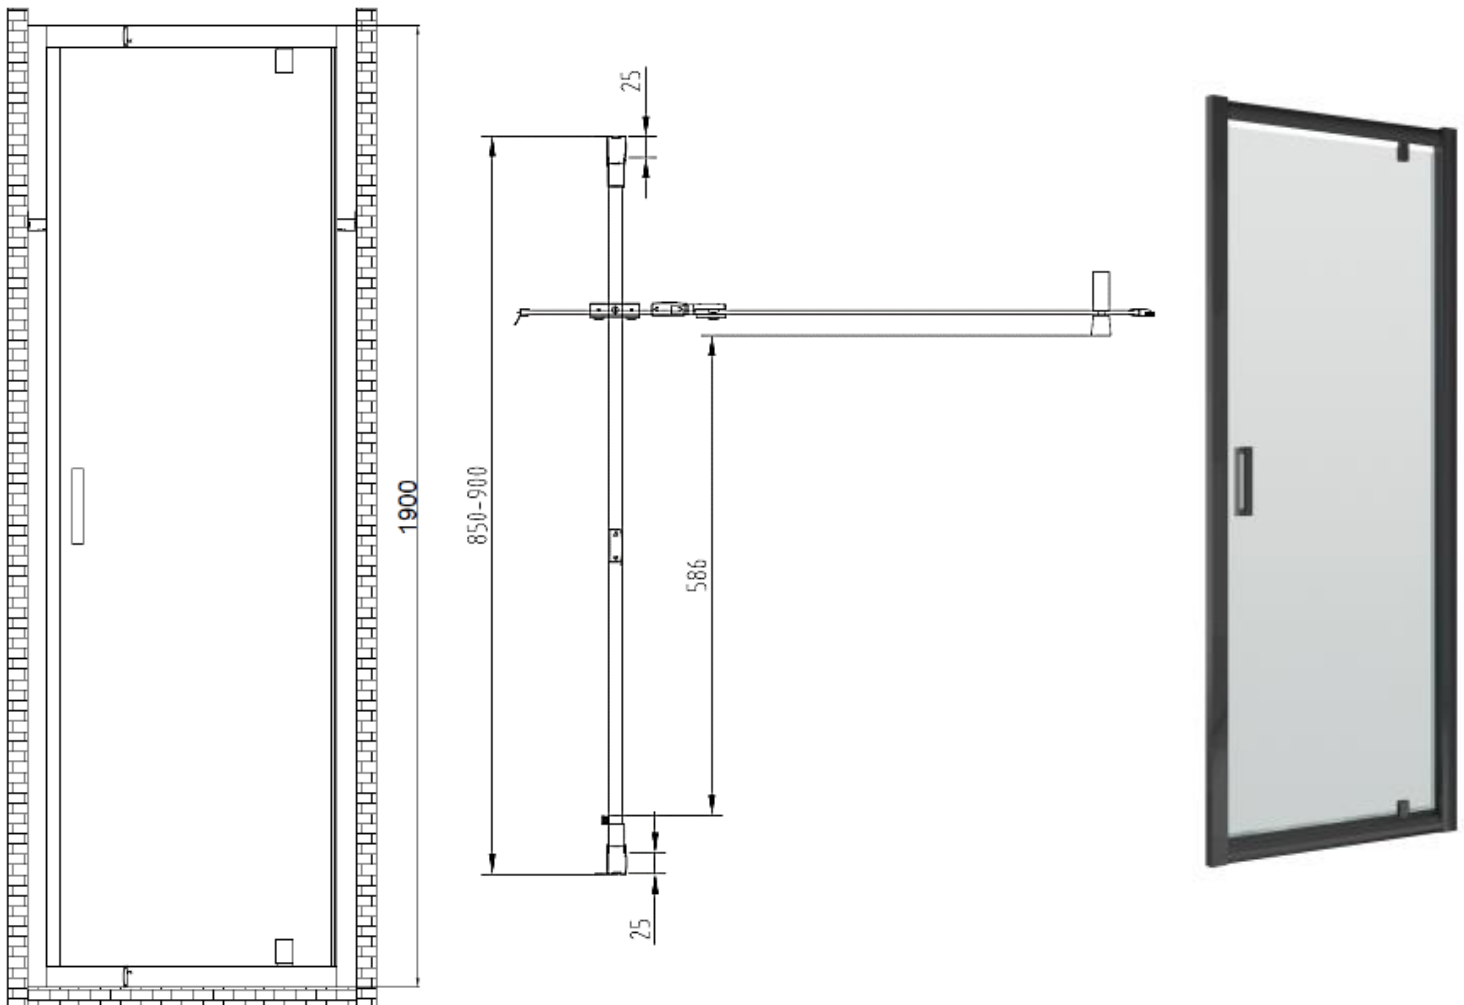

Technical Data Information

Casanuova 90 Pivot Door Black
CNVH900BLK

R.T. LARGE

ESTABLISHED 1969

INFORMATION

1900mm High
Magnetic Door Closure
6mm Toughened Safety Glass
Easy Clean Glass
Tested to Standard EN14428
CE Certified
Double Rollers with Quick Release
Reversible
20 Year Warranty
Door Opening: 595mm

All Dimensions are in millimetres. The information contained on this page was correct at date of issue. Fitting dimensions are provided as a guide only. Some variation may occur due to manufacturing tolerances. We pursue a policy of continuing improvement in design and performance of our products and so reserve the right to change specifications without prior notice.